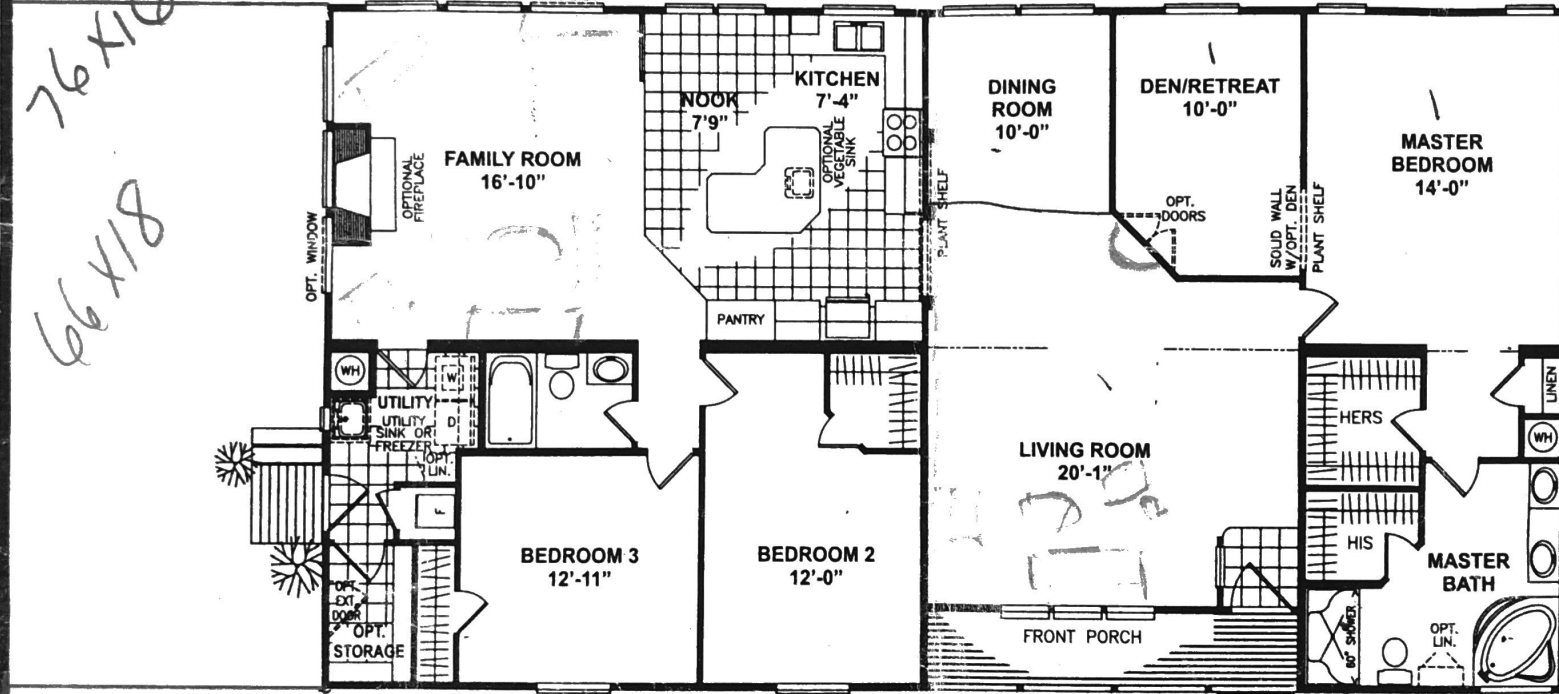

82,000

MODEL 3670

2310 Sq. Ft. 3 Bedrooms 2 Baths

OPT. SLIDING GLASS DOOR

OPT. WINDOW

76x16
66x18

OAK CREEK

All homes meet or exceed all H. U. D. Federal Construction and Safety Standards. Specifications and pricing are subject to change without notice. Tires and axles may have been recycled after close inspection for safety and appearance. All measurements are nominal. © 1990 Oak Creek Homes, L.P. All rights reserved.