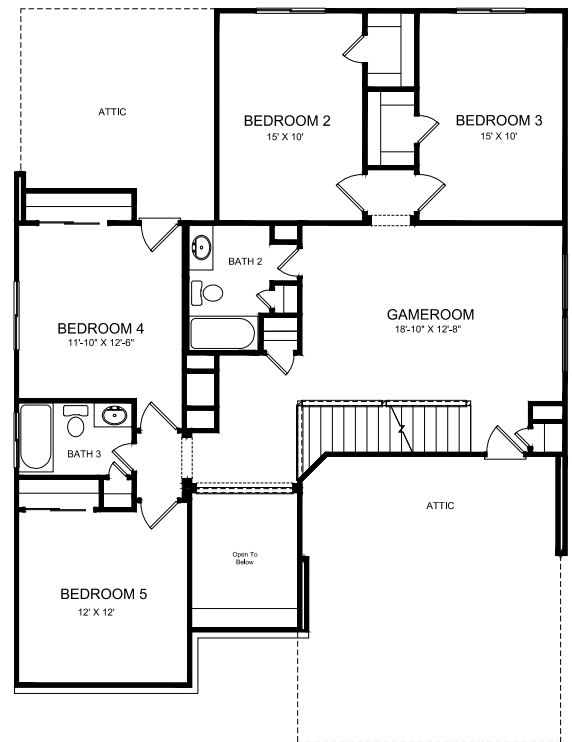

# MONACO II

PLAN 654 | APPROX. 2,766 SQ. FT.

Extended Patio  
22x12

\* 6th Bedroom OR  
Study/Library with  
doors

FIRST FLOOR

**PLEASE NOTE -  
The actual home is  
reversed from this  
plan layout**

FIRST FLOOR OPTIONS

SECOND FLOOR