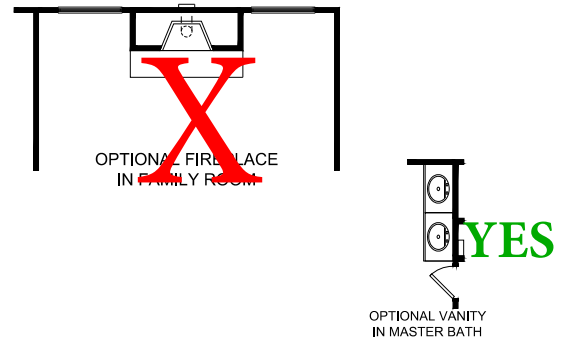

# MONACO II

PLAN 654 | APPROX. 2,766 SQ. FT.

Extended Patio  
22x12

\* 6th Bedroom OR  
Study/Library with  
doors

FIRST FLOOR

**PLEASE NOTE -  
The actual home is  
reversed from this  
plan layout**

FIRST FLOOR OPTIONS

SECOND FLOOR