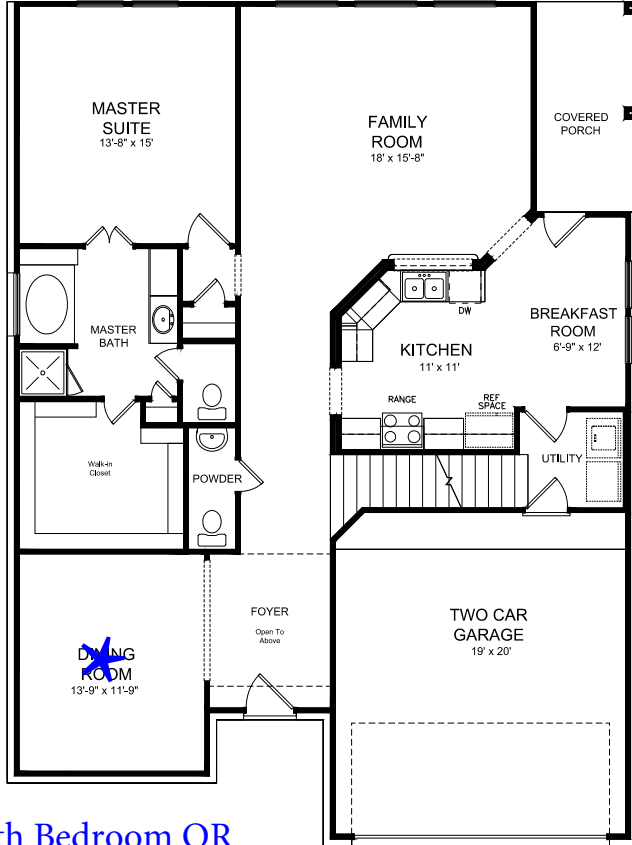

# MONACO II

PLAN 654 | APPROX. 2,766 SQ. FT.

Extended Patio  
22x12

\* 6th Bedroom OR  
Study/Library with  
doors

FIRST FLOOR

**PLEASE NOTE -  
The actual home is  
reversed from this  
plan layout**

FIRST FLOOR OPTIONS

SECOND FLOOR