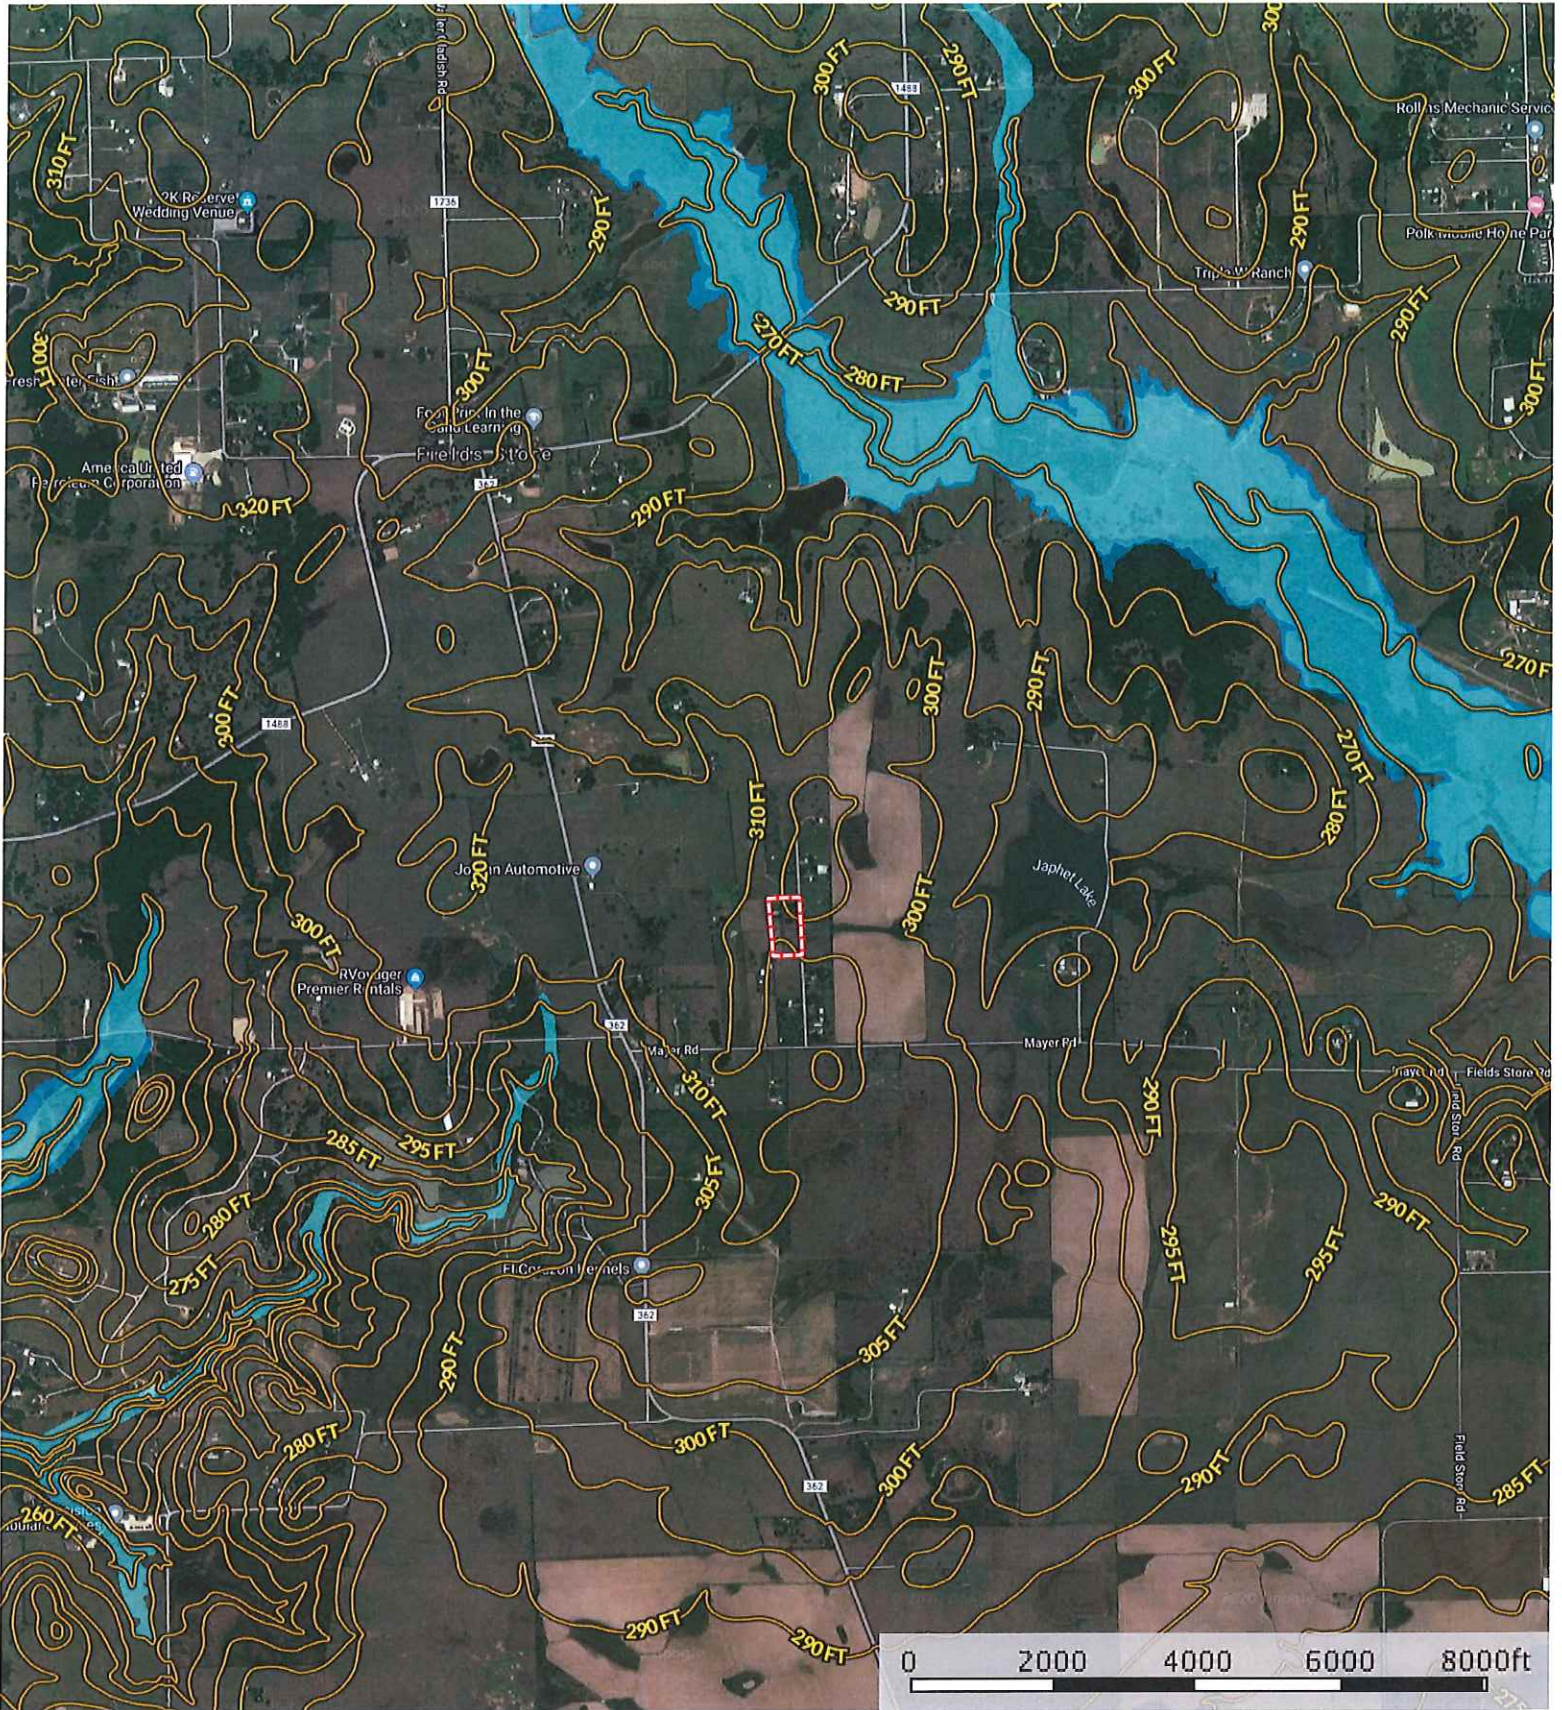

24211 Stanford Place  
Harris County, Texas, AC +/-

 Boundary

24211 Stanford Place  
Harris County, Texas, AC +/-

 Boundary

24211 Stanford Place  
Harris County, Texas, AC +/-

- Boundary
- 100 Year Floodplain
- 500 Year Floodplain
- Floodway
- Special
- Unmapped/ Not