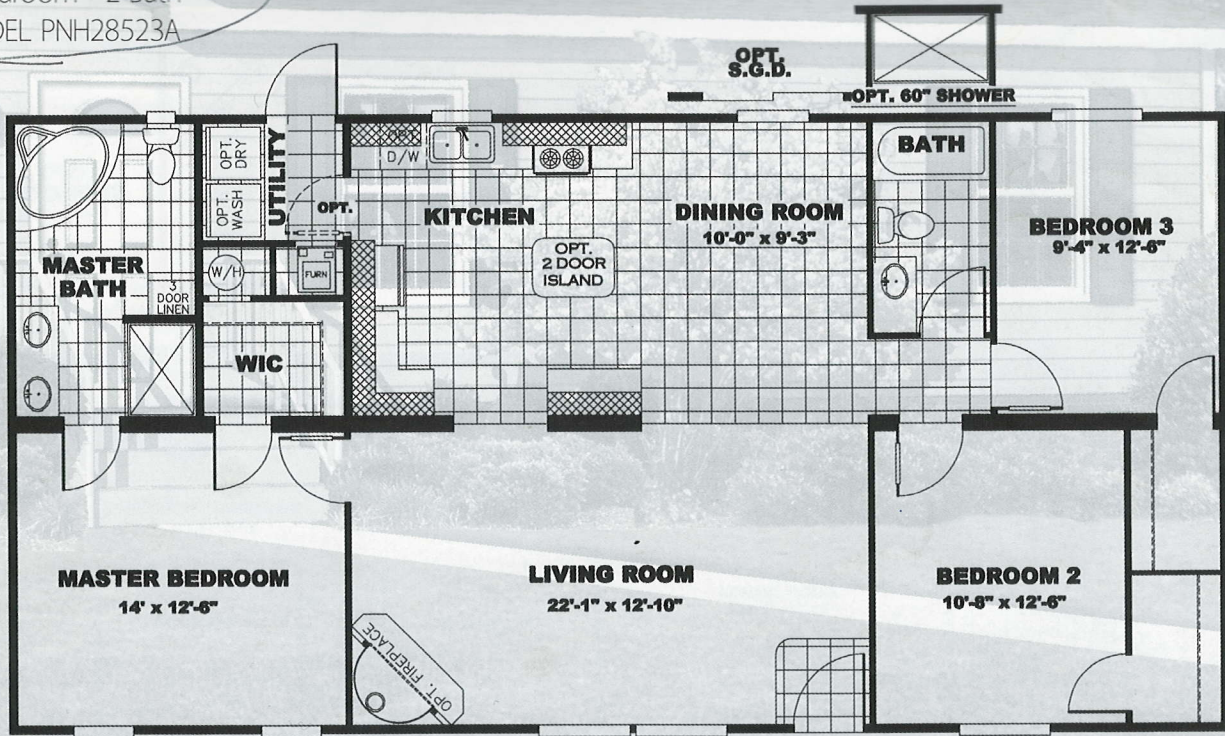

□ 1369 SQUARE FEET

3 Bedroom - 2 Bath

MODEL PNH28523A

Clayton 4