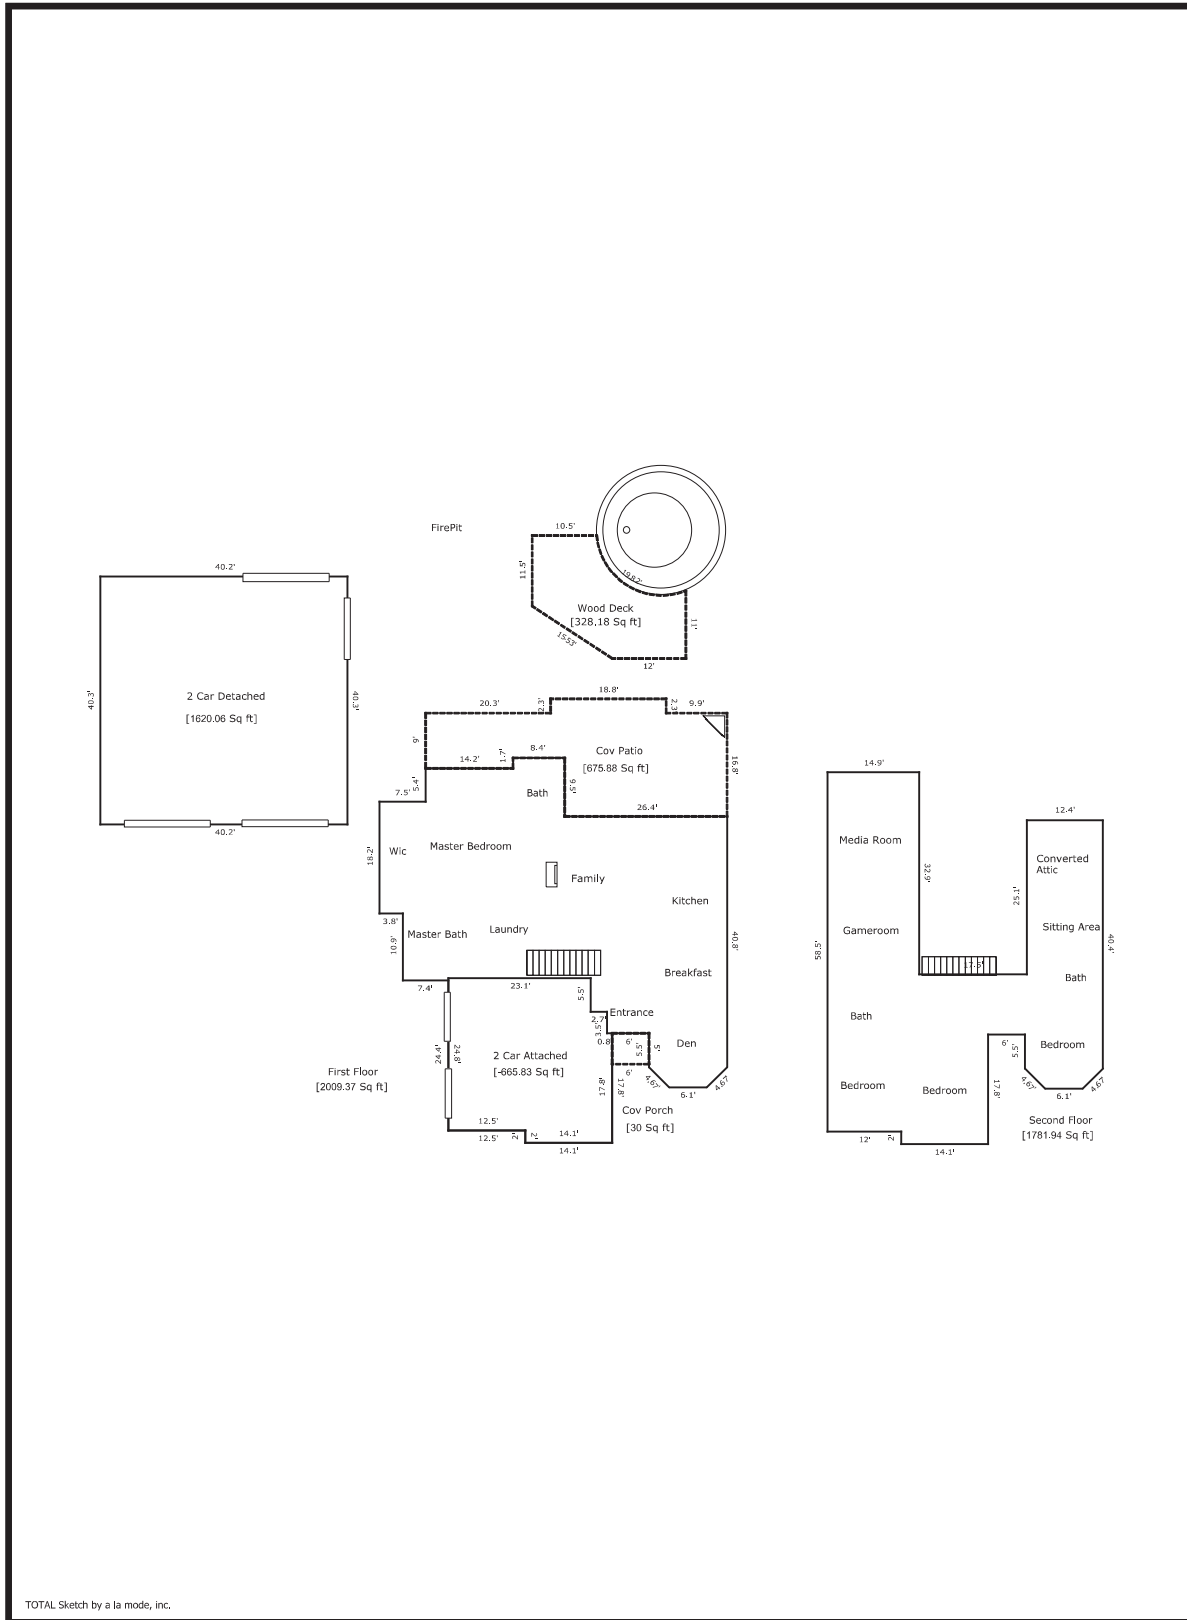

### Building Sketch (Page - 1)

Borrower	Douglas Clark				
Property Address	11425 Dans Pl				
City	Montgomery	County	Montgomery	State	TX
Lender/Client	Dwellworks Residential Services, LLC				
				Zip Code	77316

TOTAL Sketch by a la mode, inc.