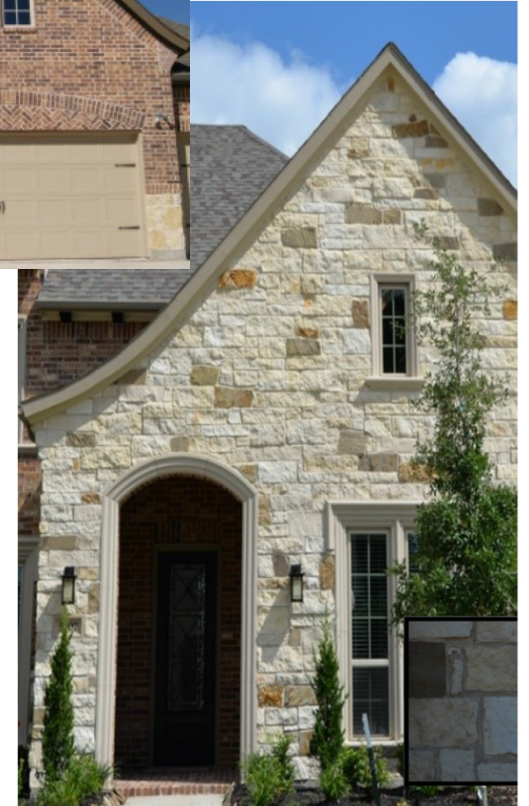

Exterior Selections - Pkg 1.R

Coach Light:
Atwood

Brick: T&C Rockwall

Siding: Moth Gray 515-4

Trim: Stone Gray 516-5

Stone: Chopped Hill Country Blend

Selections Subject to Change
Colors May Vary