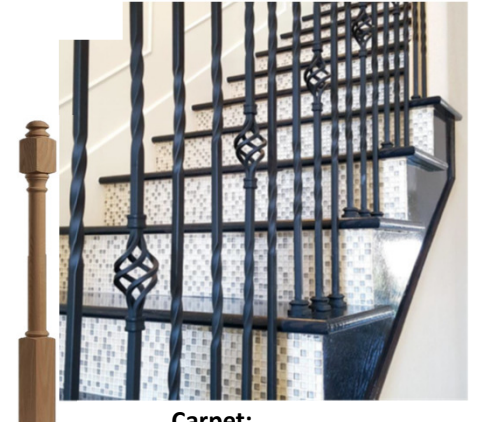

Fireplace Surround:
(If Applicable)
Cast Stone – Francesca 1 – Smooth – Fresh White

Front Door Style/Stain:
8' Mahogany Contemporary – Classic 3
Lite – Flemish Glass - Ebony

Interior Door Style:
Rockport

Interior Door Hardware:
Corona – Nickel

Stair Spindles/Color:
Baskets – Satin Black
Newel Post/Stair Rail Stain Color:
Standard Newel Post – Ebony Stain

Carpet:
Shaw – Midway Plaza – Fog

****PowerPoints are for reference only. Colors may vary. Selections and PowerPoint selection photos are subject to change. Please refer to most recent transaction summary for current selections & accuracy.****