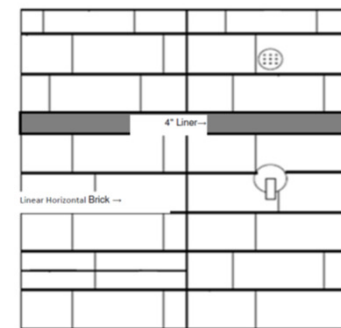

4. Airy Spec Package - Master Bathroom

PowerPoints are for reference only. Colors may vary. Selections and PowerPoint selection photos are subject to change. Please refer to most recent transaction summary for current selections & accuracy.