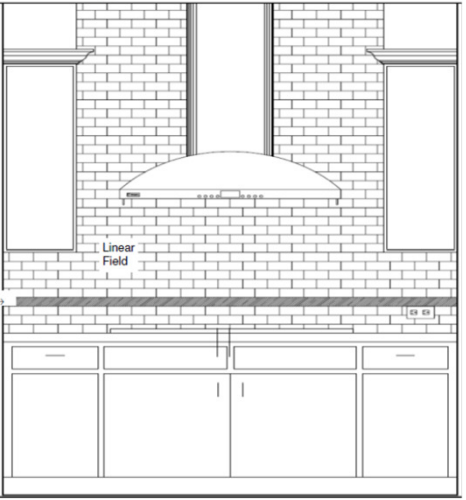

4. Airy Spec Package - Kitchen

Kitchen Backsplash Pattern #DV13