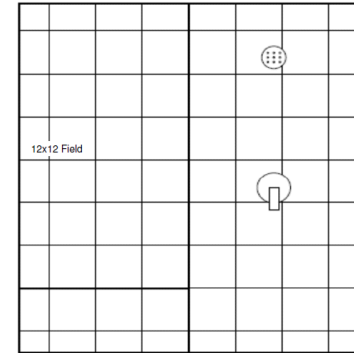

Hall Bath Shower Wall Pattern #100

Secondary Bath Floor/Shower Tile Selection
Shaw – Alpine – 105 (12x12)
Straight Pattern