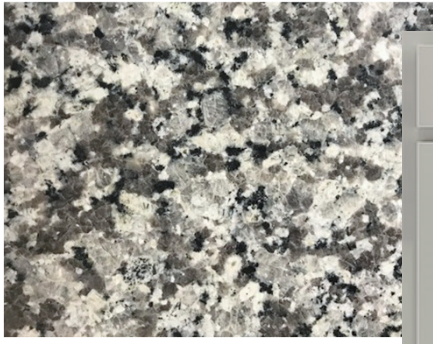

Kitchen Countertop:
Granite – Barry Grey