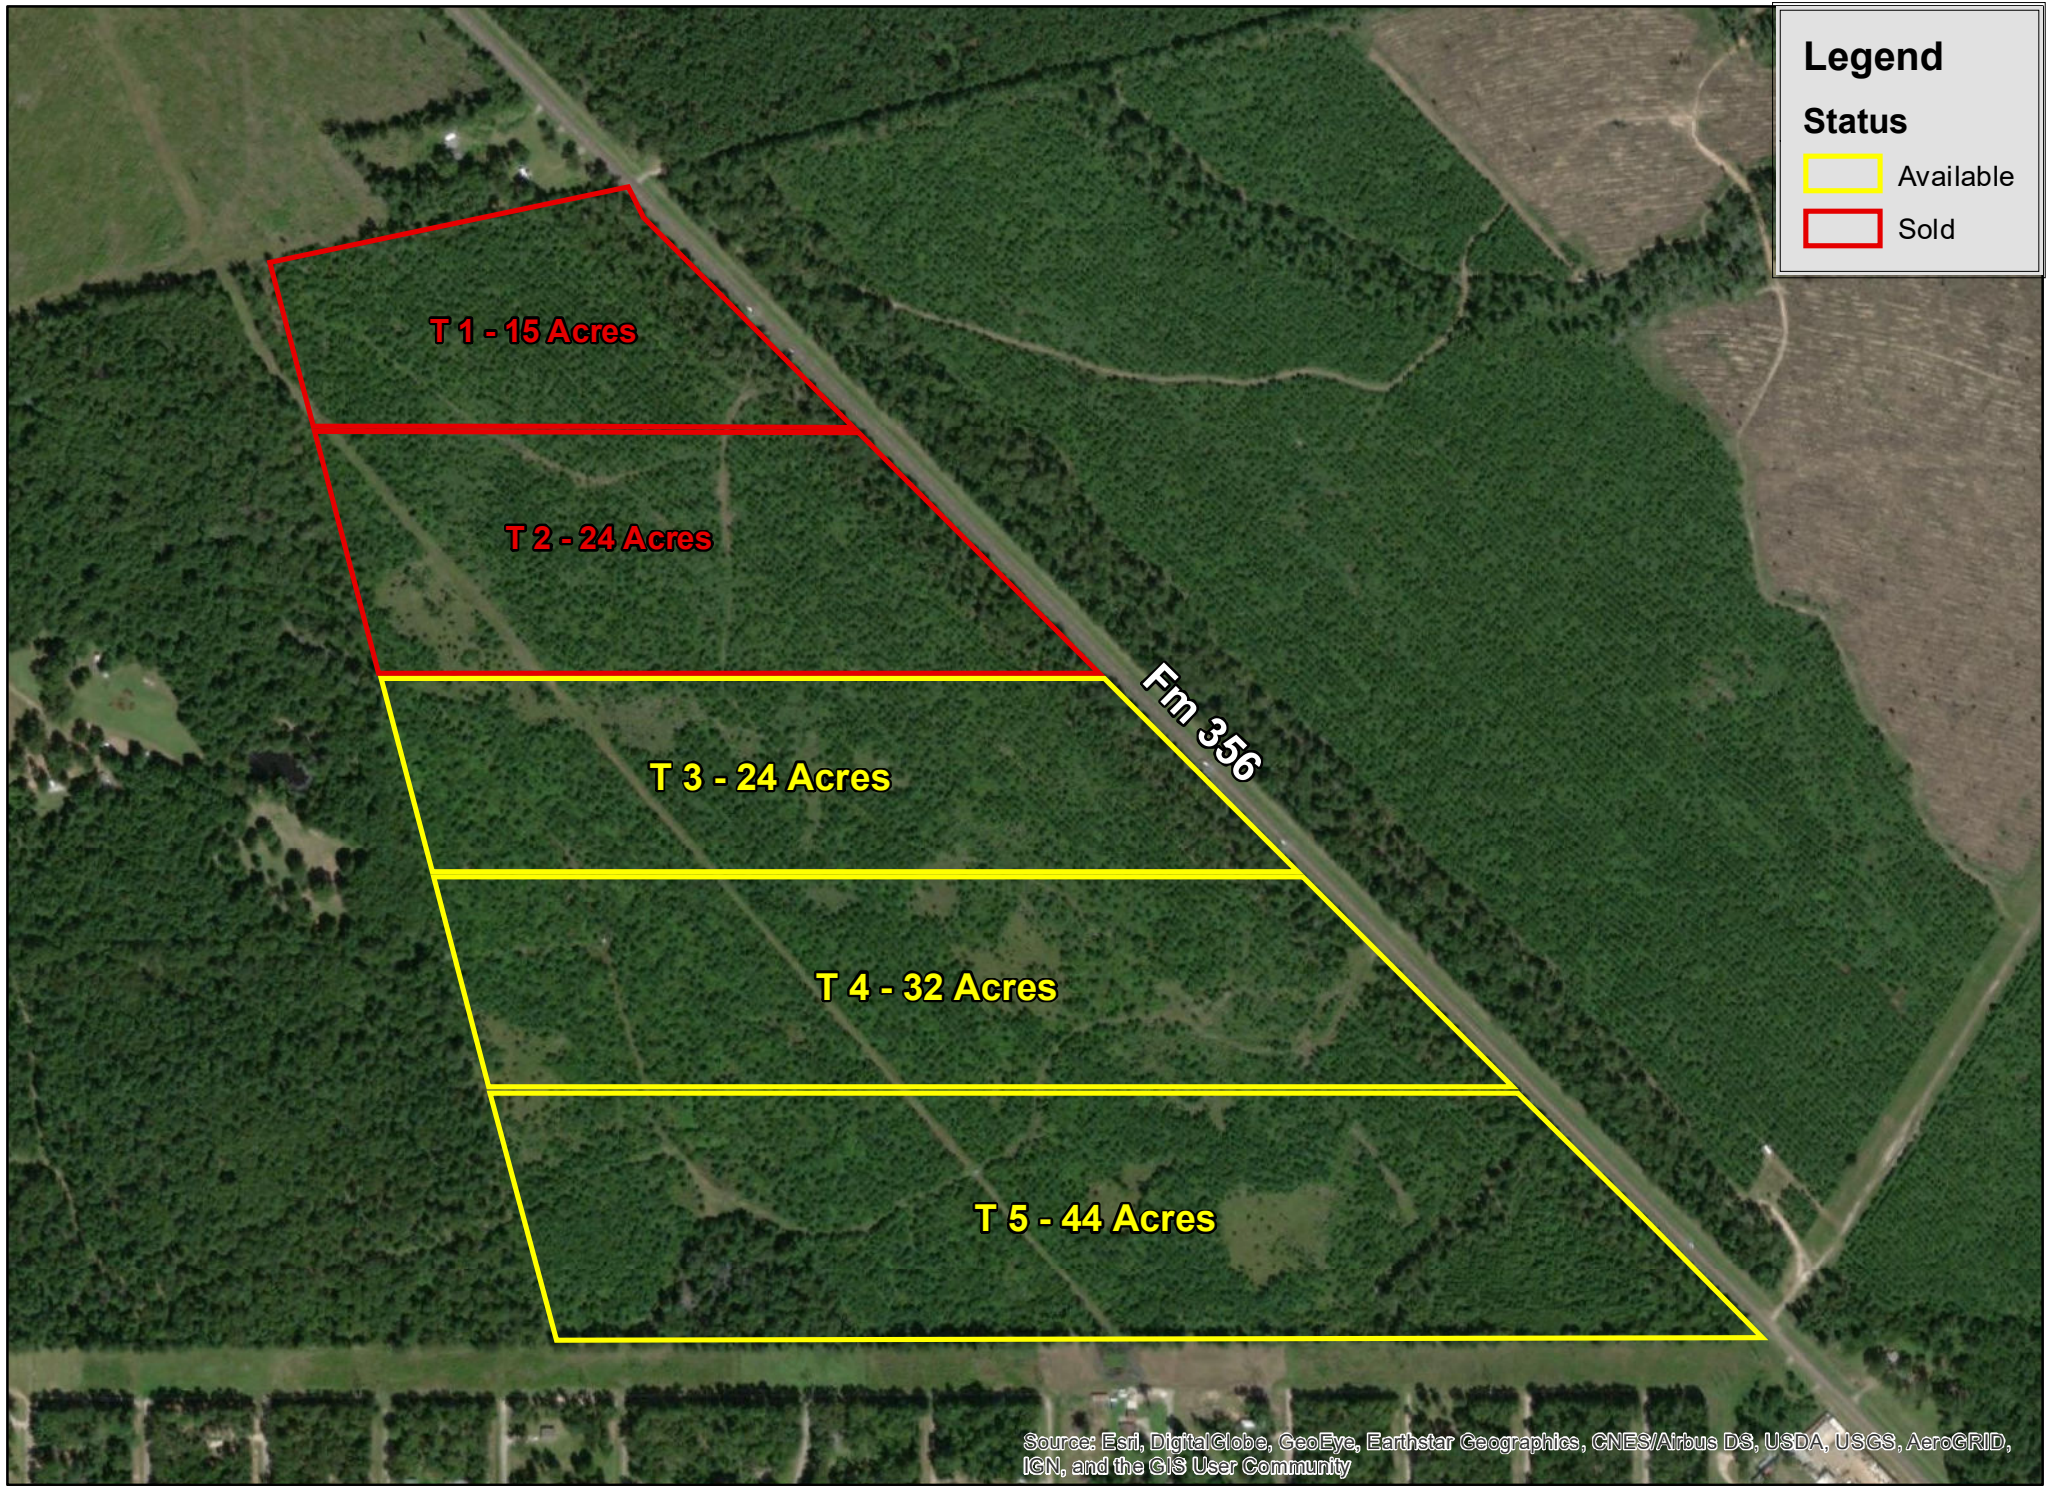

Legend

Status

- Available
- Sold

T 1 - 15 Acres

T 2 - 24 Acres

T 3 - 24 Acres

T 4 - 32 Acres

T 5 - 44 Acres

Fm 356

Source: Esri, DigitalGlobe, GeoEye, Earthstar Geographics, CNES/Airbus DS, USDA, USGS, AeroGRID, IGN, and the GIS User Community

Trinity, Trinity Co., TX

For illustration purposes only. (271111)