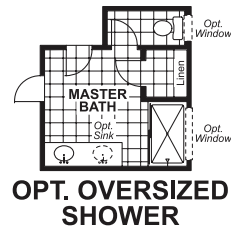

Spec
 9822 Deborah Colony Ln
 Fall Creek
 276012320

Phone/Cable	HOH (1 cable-2 ph.)	Phone	Data	Cable	Quad (2cable-2ph.)	Phone/Data	In-Ceiling Speaker	In-Wall Speaker	Subwoofer	HDMI	Carbon Monoxide	GlassBreak Detector	Smoke Detector	Motion Detector
-------------	---------------------	-------	------	-------	--------------------	------------	--------------------	-----------------	-----------	------	-----------------	---------------------	----------------	-----------------

**RYLAND
 HOMES**

Floorplan

Cibolo

Motion
 Prewire

22/4 to VAM location at doorbell chime
 Security Keypad
 Installed at Garage Entry

Camera Prewire @ 8ft aff
 (1 CAT5e, 1 RG6 & 1 16/2)

ryland.com

3/11/11 Plans and elevations are subject to change without notice. All dimensions and square footages are approximate. Renderings are artist conceptions. See Sales Counselor for current details. Plans are the copyrighted property of Ryland Homes. A limited number of plans utilized by Ryland Homes are owned by third parties and use is licensed to Ryland Homes. Reuse of plans is strictly prohibited. © 2011 Ryland Homes. Equal Housing Opportunity.