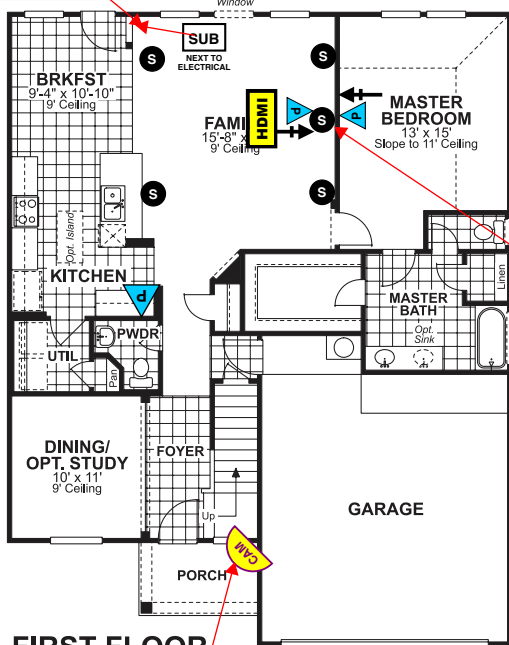

Spec
 9822 Deborah Colony Ln
 Fall Creek
 276012320

Phone/Cable	HOH (1 cable-2 ph.)	Phone	Data	Cable	Quad (2cable-2ph.)	Phone/Data	In-Ceiling Speaker	In-Wall Speaker	Subwoofer	HDMI	Carbon Monoxide	GlassBreak Detector	Smoke Detector	Motion Detector
-------------	---------------------	-------	------	-------	--------------------	------------	--------------------	-----------------	-----------	------	-----------------	---------------------	----------------	-----------------

**RYLAND
 HOMES**

Floorplan

Cibolo

Motion
 Prewire

22/4 to VAM location at doorbell chime
 Security Keypad
 Installed at Garage Entry

Camera Prewire @ 8ft aff
 (1 CAT5e, 1 RG6 & 1 16/2)

ryland.com

3/11/11 Plans and elevations are subject to change without notice. All dimensions and square footages are approximate. Renderings are artist conceptions. See Sales Counselor for current details. Plans are the copyrighted property of Ryland Homes. A limited number of plans utilized by Ryland Homes are owned by third parties and use is licensed to Ryland Homes. Reuse of plans is strictly prohibited. © 2011 Ryland Homes. Equal Housing Opportunity.