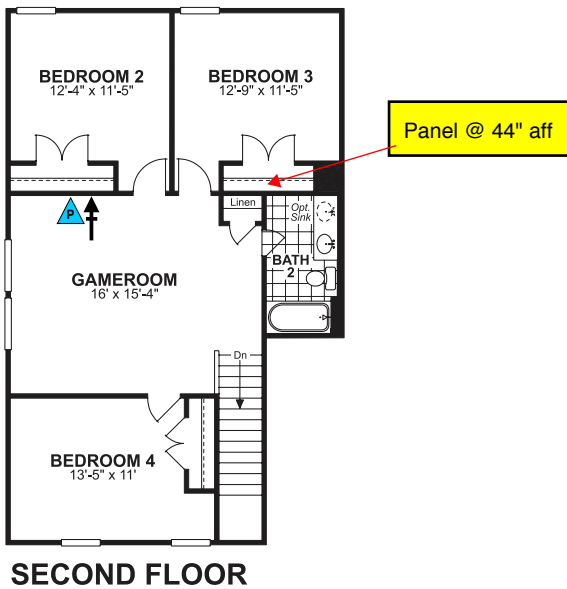

Spec
 9822 Deborah Colony Ln
 Fall Creek
 276012320

Phone/Cable	HOH (1 cable-2 ph.)	Phone	Data	Cable	Quad (2cable-2ph.)	Phone/Data	In-Ceiling Speaker	In-Wall Speaker	Subwoofer	HDMI	Carbon Monoxide	GlassBreak Detector	Smoke Detector	Motion Detector
-------------	---------------------	-------	------	-------	--------------------	------------	--------------------	-----------------	-----------	------	-----------------	---------------------	----------------	-----------------

**RYLAND
 HOMES**

Floorplan

Cibolo

Motion
 Prewire

22/4 to VAM location at doorbell chime
 Security Keypad
 Installed at Garage Entry

Camera Prewire @ 8ft aff
 (1 CAT5e, 1 RG6 & 1 16/2)

ryland.com

3/11/11 Plans and elevations are subject to change without notice. All dimensions and square footages are approximate. Renderings are artist conceptions. See Sales Counselor for current details. Plans are the copyrighted property of Ryland Homes. A limited number of plans utilized by Ryland Homes are owned by third parties and use is licensed to Ryland Homes. Reuse of plans is strictly prohibited. © 2011 Ryland Homes. Equal Housing Opportunity.