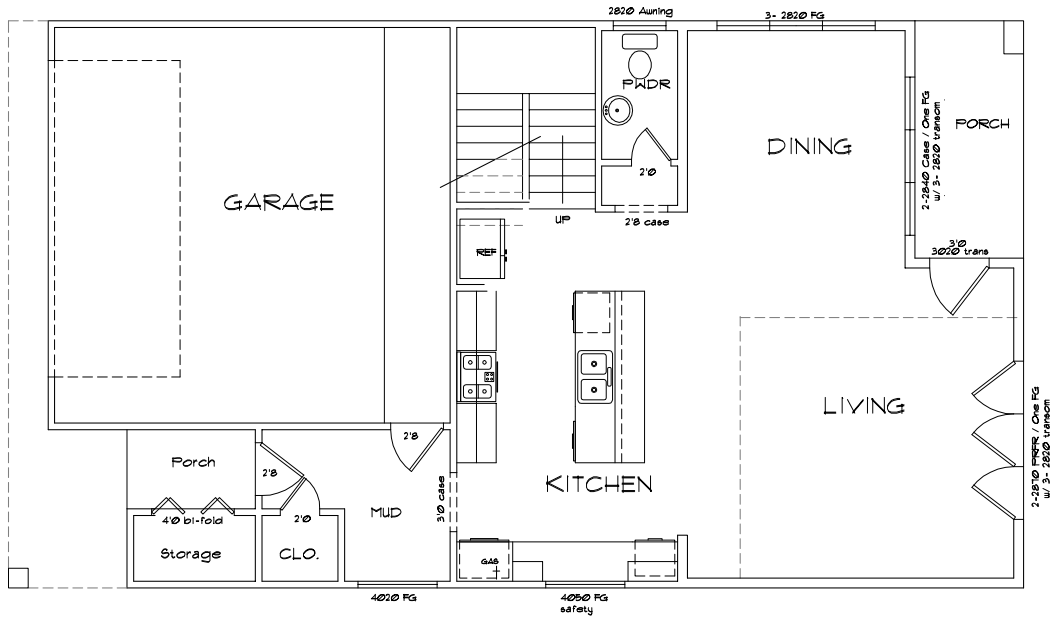

# STANDARD PLAN

Second Floor Plan

LIVING AREA  
1232 sq ft

First Floor Plan

LIVING AREA  
810 sq ft