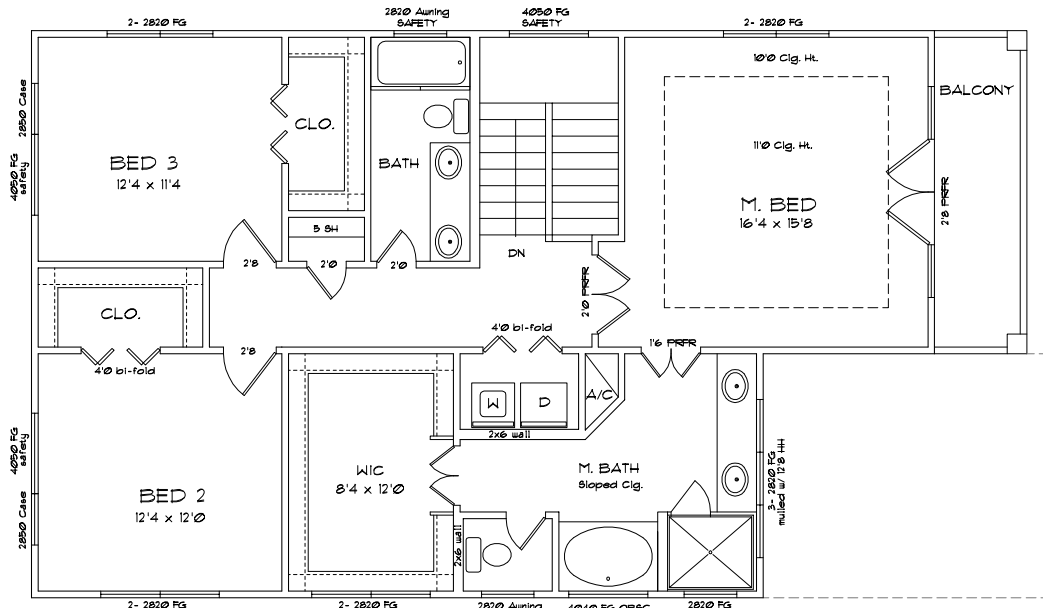

# STANDARD PLAN

Second Floor Plan

LIVING AREA  
1232 sq ft

First Floor Plan

LIVING AREA  
810 sq ft