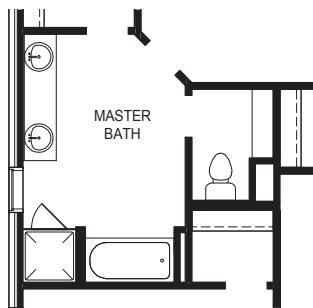

FIRST FLOOR PLAN

OPTIONAL 42"X48" SHOWER &
 60"X42" TUB @ MASTER BATH