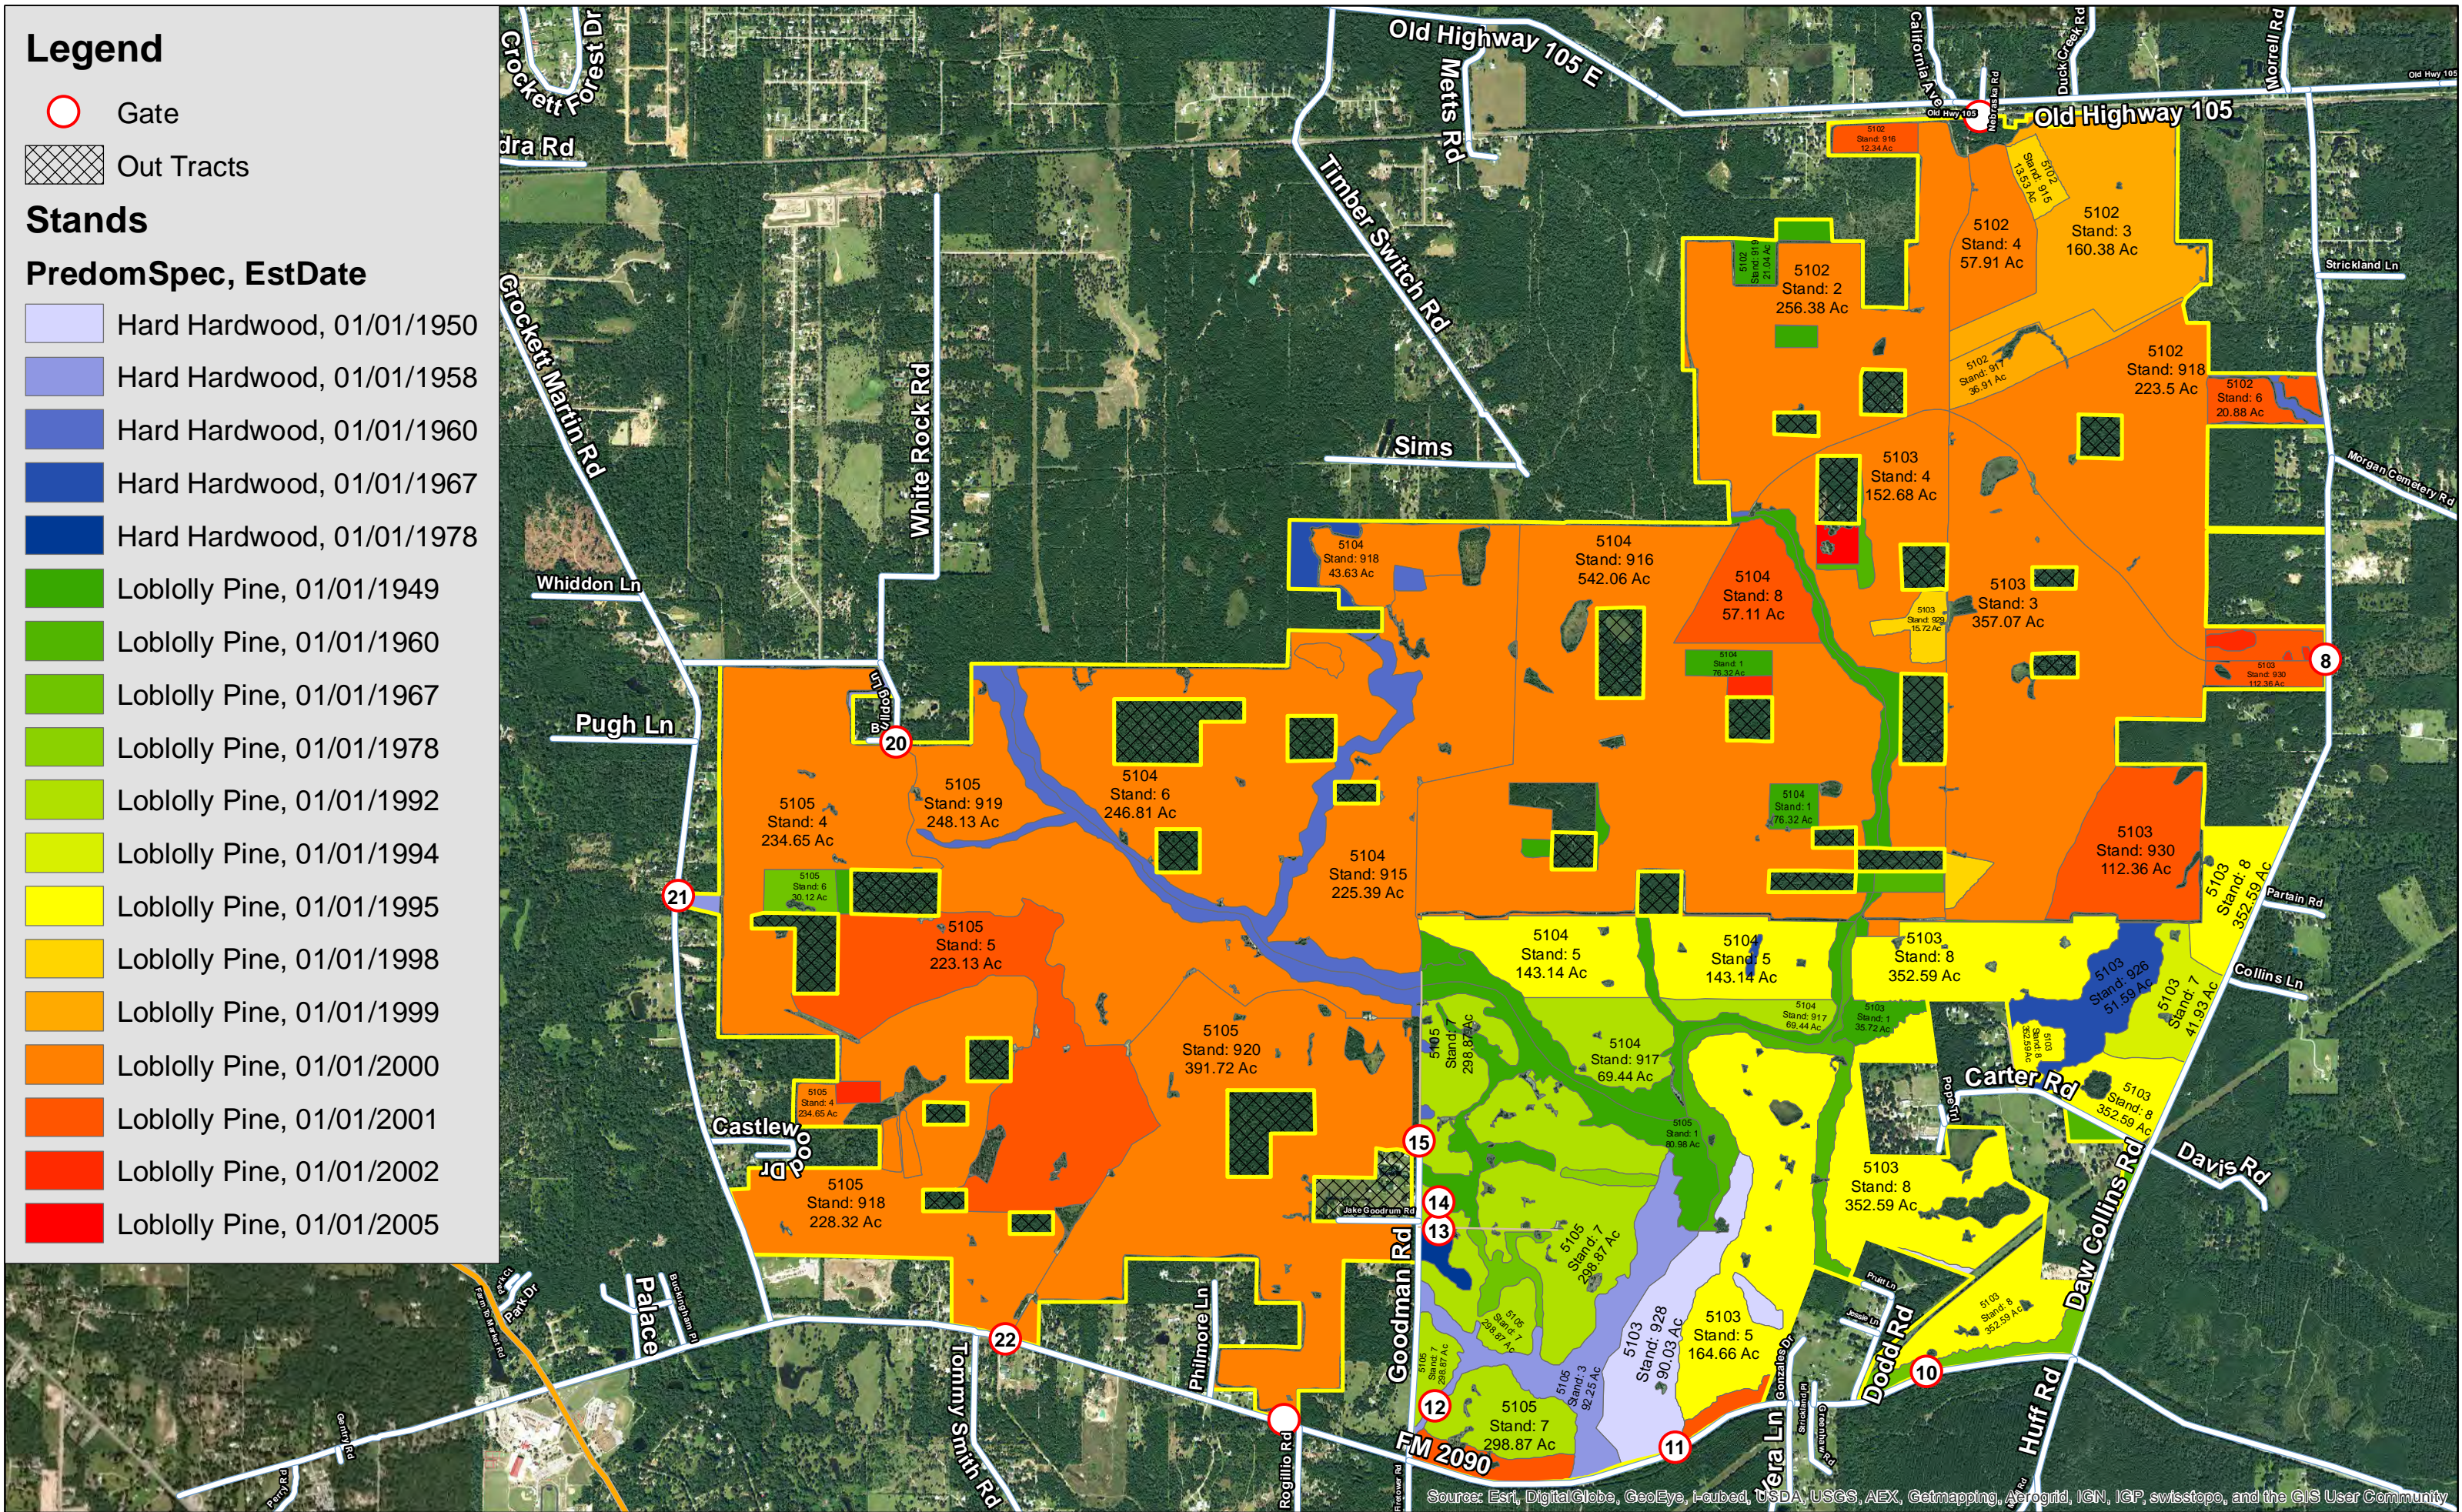

Legend

Gate

Out Tracts

Stands

PredomSpec, EstDate

- Hard Hardwood, 01/01/1950
- Hard Hardwood, 01/01/1958
- Hard Hardwood, 01/01/1960
- Hard Hardwood, 01/01/1967
- Hard Hardwood, 01/01/1978
- Loblolly Pine, 01/01/1949
- Loblolly Pine, 01/01/1960
- Loblolly Pine, 01/01/1967
- Loblolly Pine, 01/01/1978
- Loblolly Pine, 01/01/1992
- Loblolly Pine, 01/01/1994
- Loblolly Pine, 01/01/1995
- Loblolly Pine, 01/01/1998
- Loblolly Pine, 01/01/1999
- Loblolly Pine, 01/01/2000
- Loblolly Pine, 01/01/2001
- Loblolly Pine, 01/01/2002
- Loblolly Pine, 01/01/2005

Source: Esri, DigitalGlobe, GeoEye, i-cubed, USDA, USGS, AEX, Getmapping, Aerogrid, IGN, IGP, swisstopo, and the GIS User Community

6,252± Ac. | Conroe/Splendora, Montgomery Co., TX

For illustration purposes only. (Baptist 5102-5105)