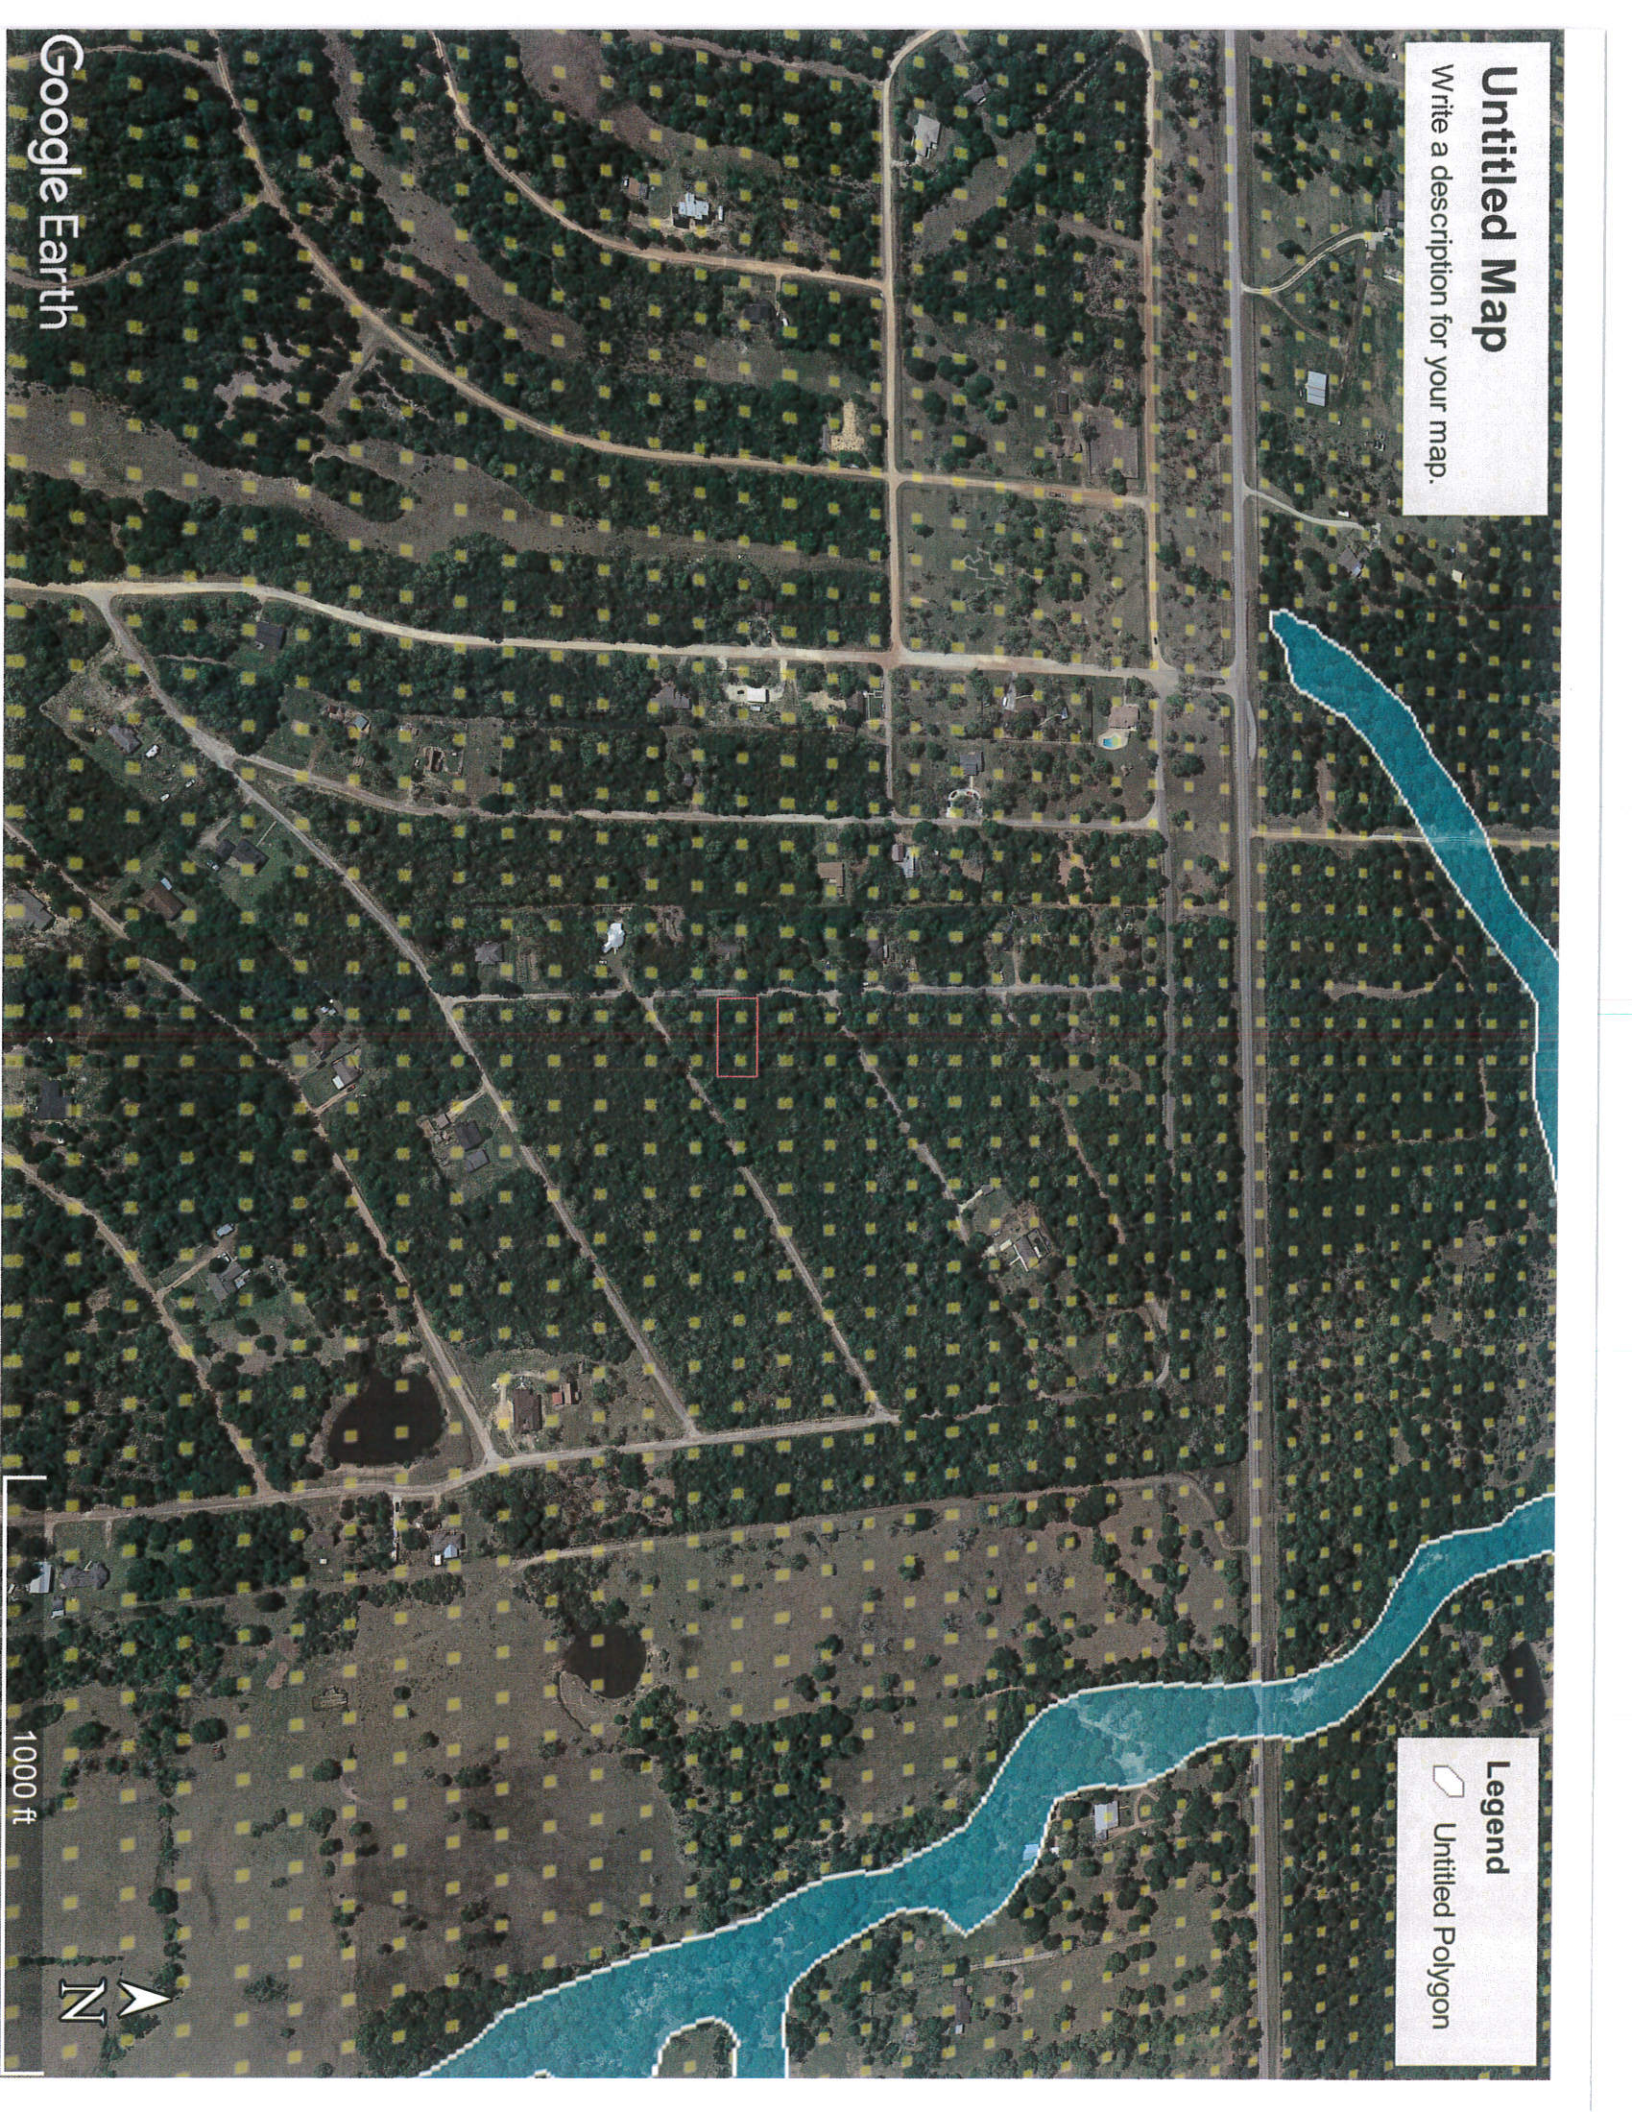

Sec 1

Sec 1
Dewwood Acres

N-1 S 455100

N0°05'E

FAWN

S 0°05'W

ARMADILLO

N0°05'E

N0°05'E

CHAMTELLEON LA

S 0°05'W

S 0°05'W

Untitled Map

Write a description for your map.

Legend
Untitled Polygon

1000 ft