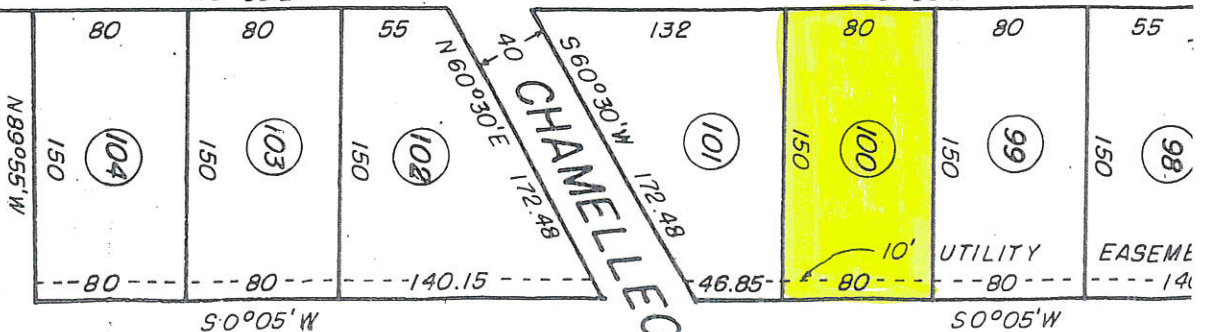

Sec 1

Sec 1
Dewwood Acres

N-1 S 455100

N0°05'E

FAWN

S 0°05'W

ARMADILLO

N0°05'E

N0°05'E

CHAMTELLEON LA

S 0°05'W

S 0°05'W

Untitled Map

Write a description for your map.

Legend
Untitled Polygon

1000 ft