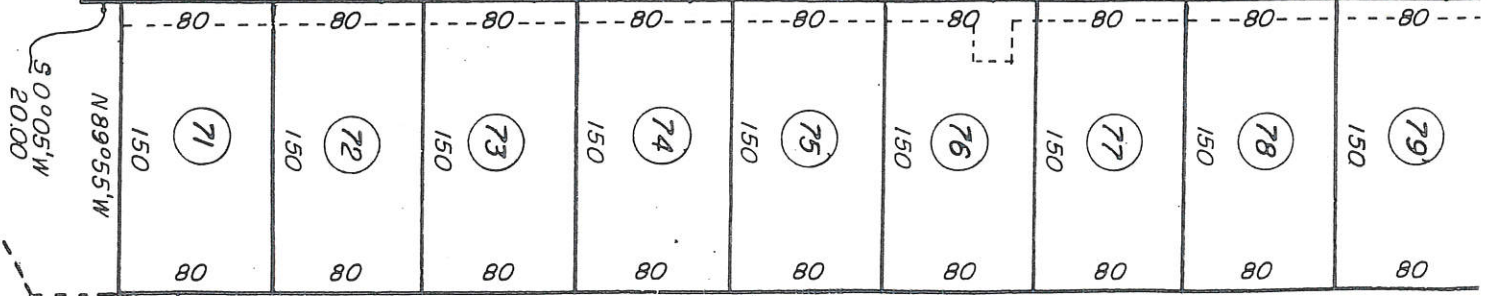

Sec 1

Sec 1
Dewwood Acres

N-1 S 455100

N0°05'E

FAWN

S 0°05'W

ARMADILLO

N0°05'E

N0°05'E

CHAMTELLEON LA

S 0°05'W

S 0°05'W

Untitled Map

Write a description for your map.

Legend
Untitled Polygon

1000 ft