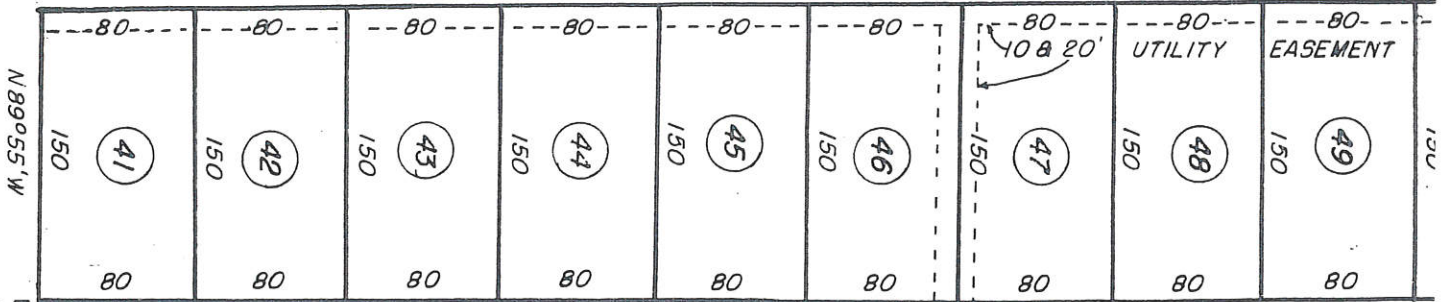

Sec 1

Sec 1
Dewwood Acres

N-1 S 455100

N0°05'E

FAWN

S 0°05'W

ARMADILLO

N0°05'E

N0°05'E

CHAMTELLEON LA

S 0°05'W

S 0°05'W

Untitled Map

Write a description for your map.

Legend
Untitled Polygon

1000 ft