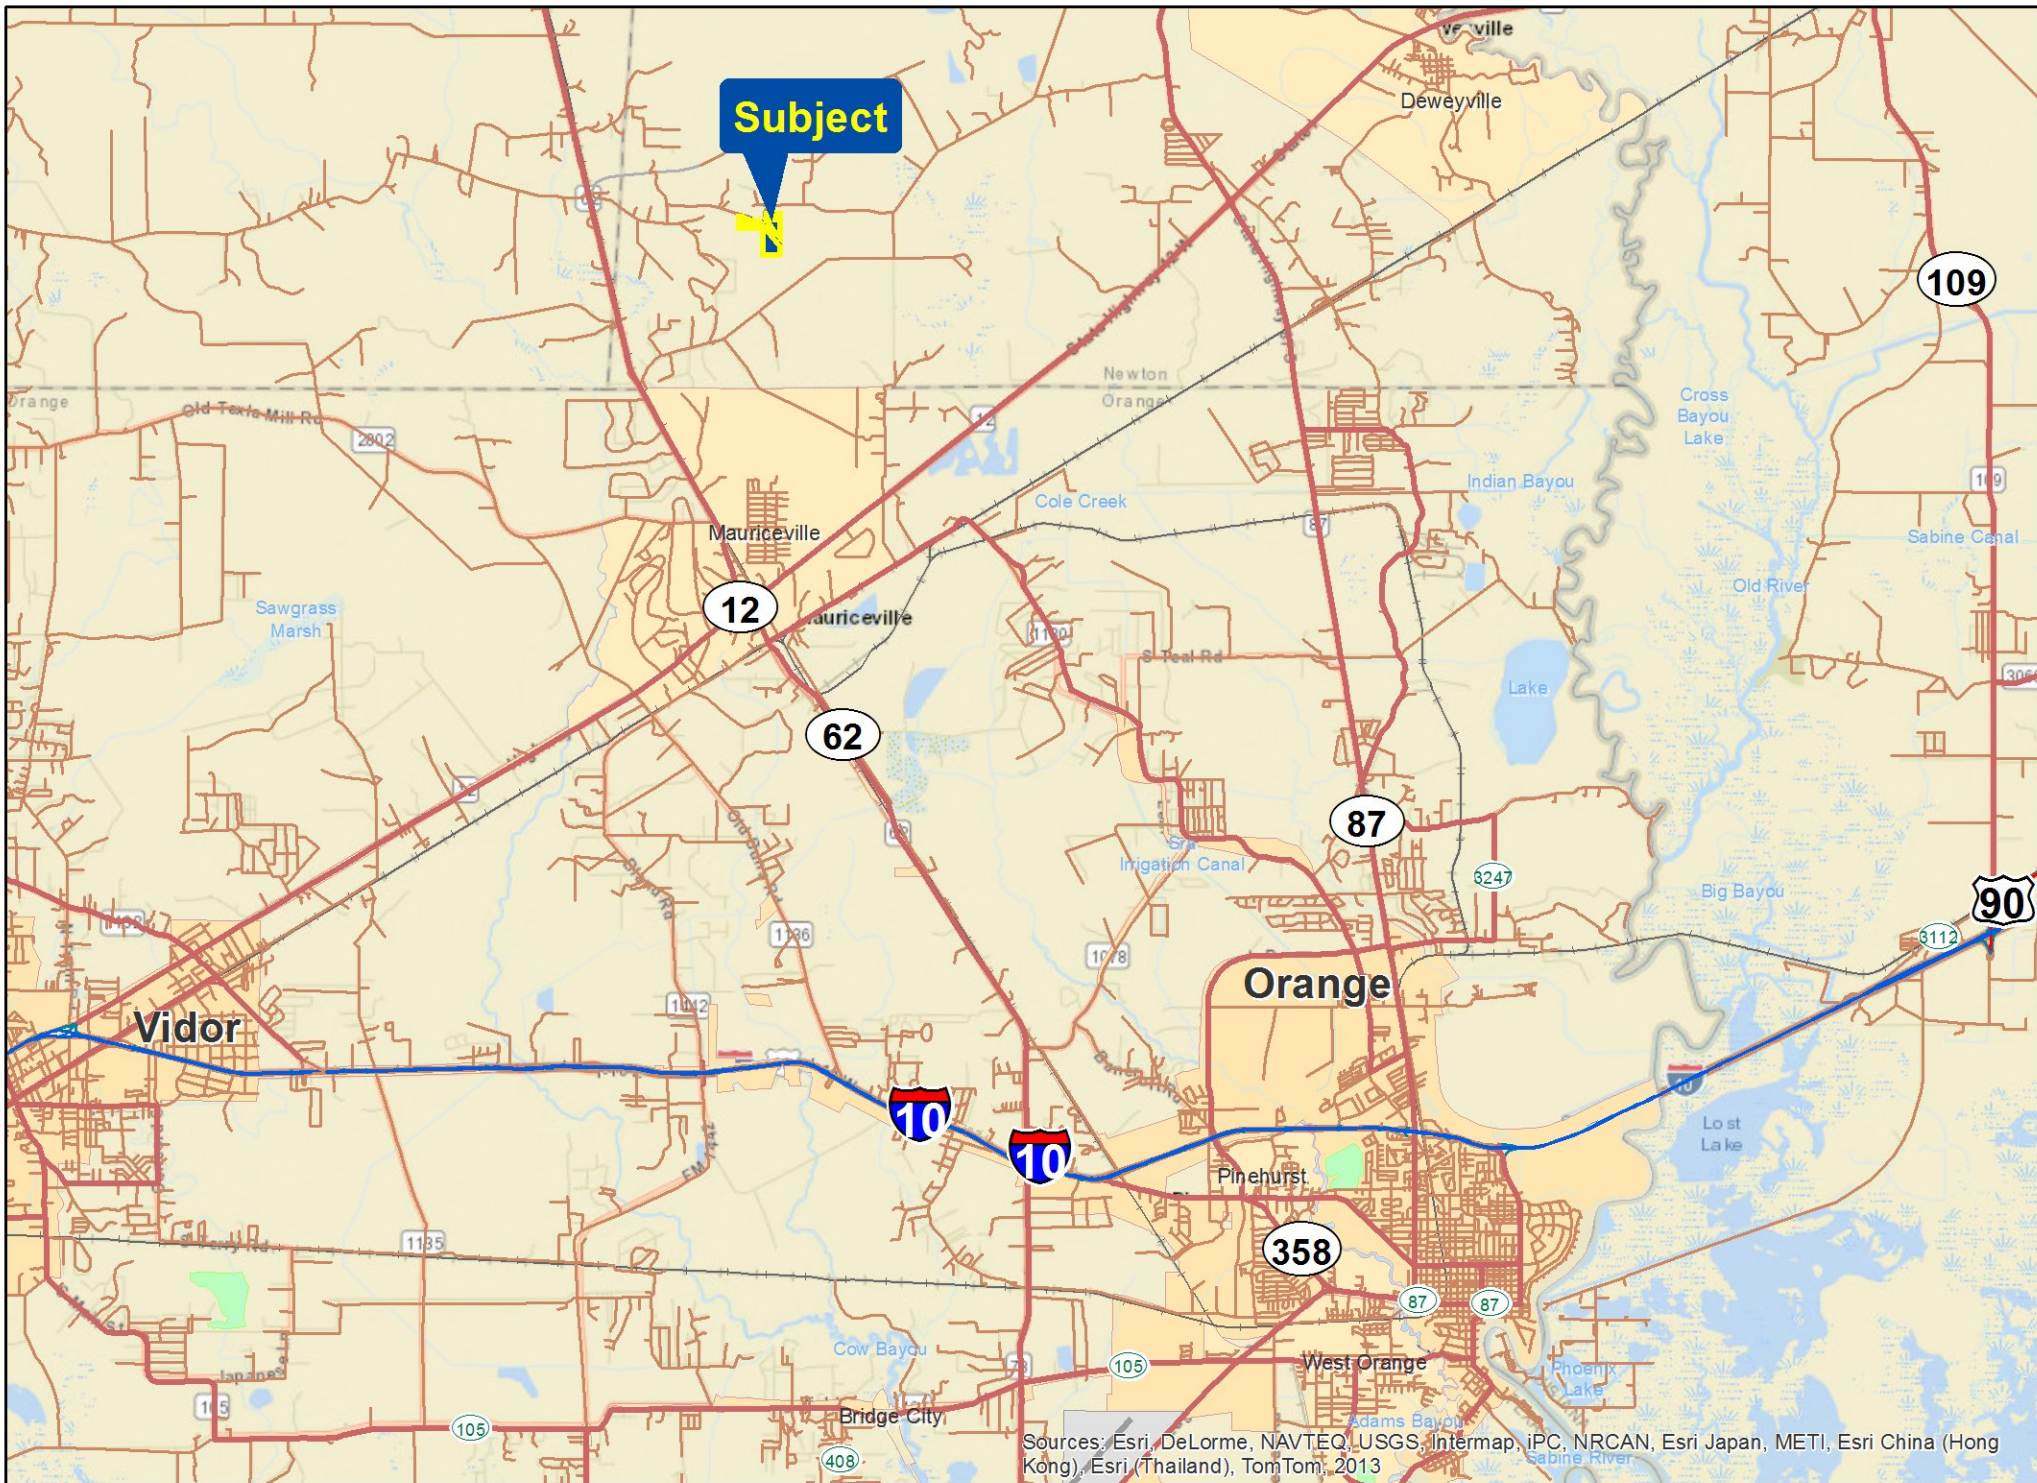

114± Ac | Mauriceville, Newton Co., TX

For illustration purposes only. Size subject to survey.

Sources: Esri, DeLorme, NAVTEQ, USGS, Intermap, iPC, NRCAN, Esri Japan, METI, Esri China (Hong Kong), Esri (Thailand), TomTom, 2013

114± Ac | Mauriceville, Newton Co., TX

For illustration purposes only. Size subject to survey.