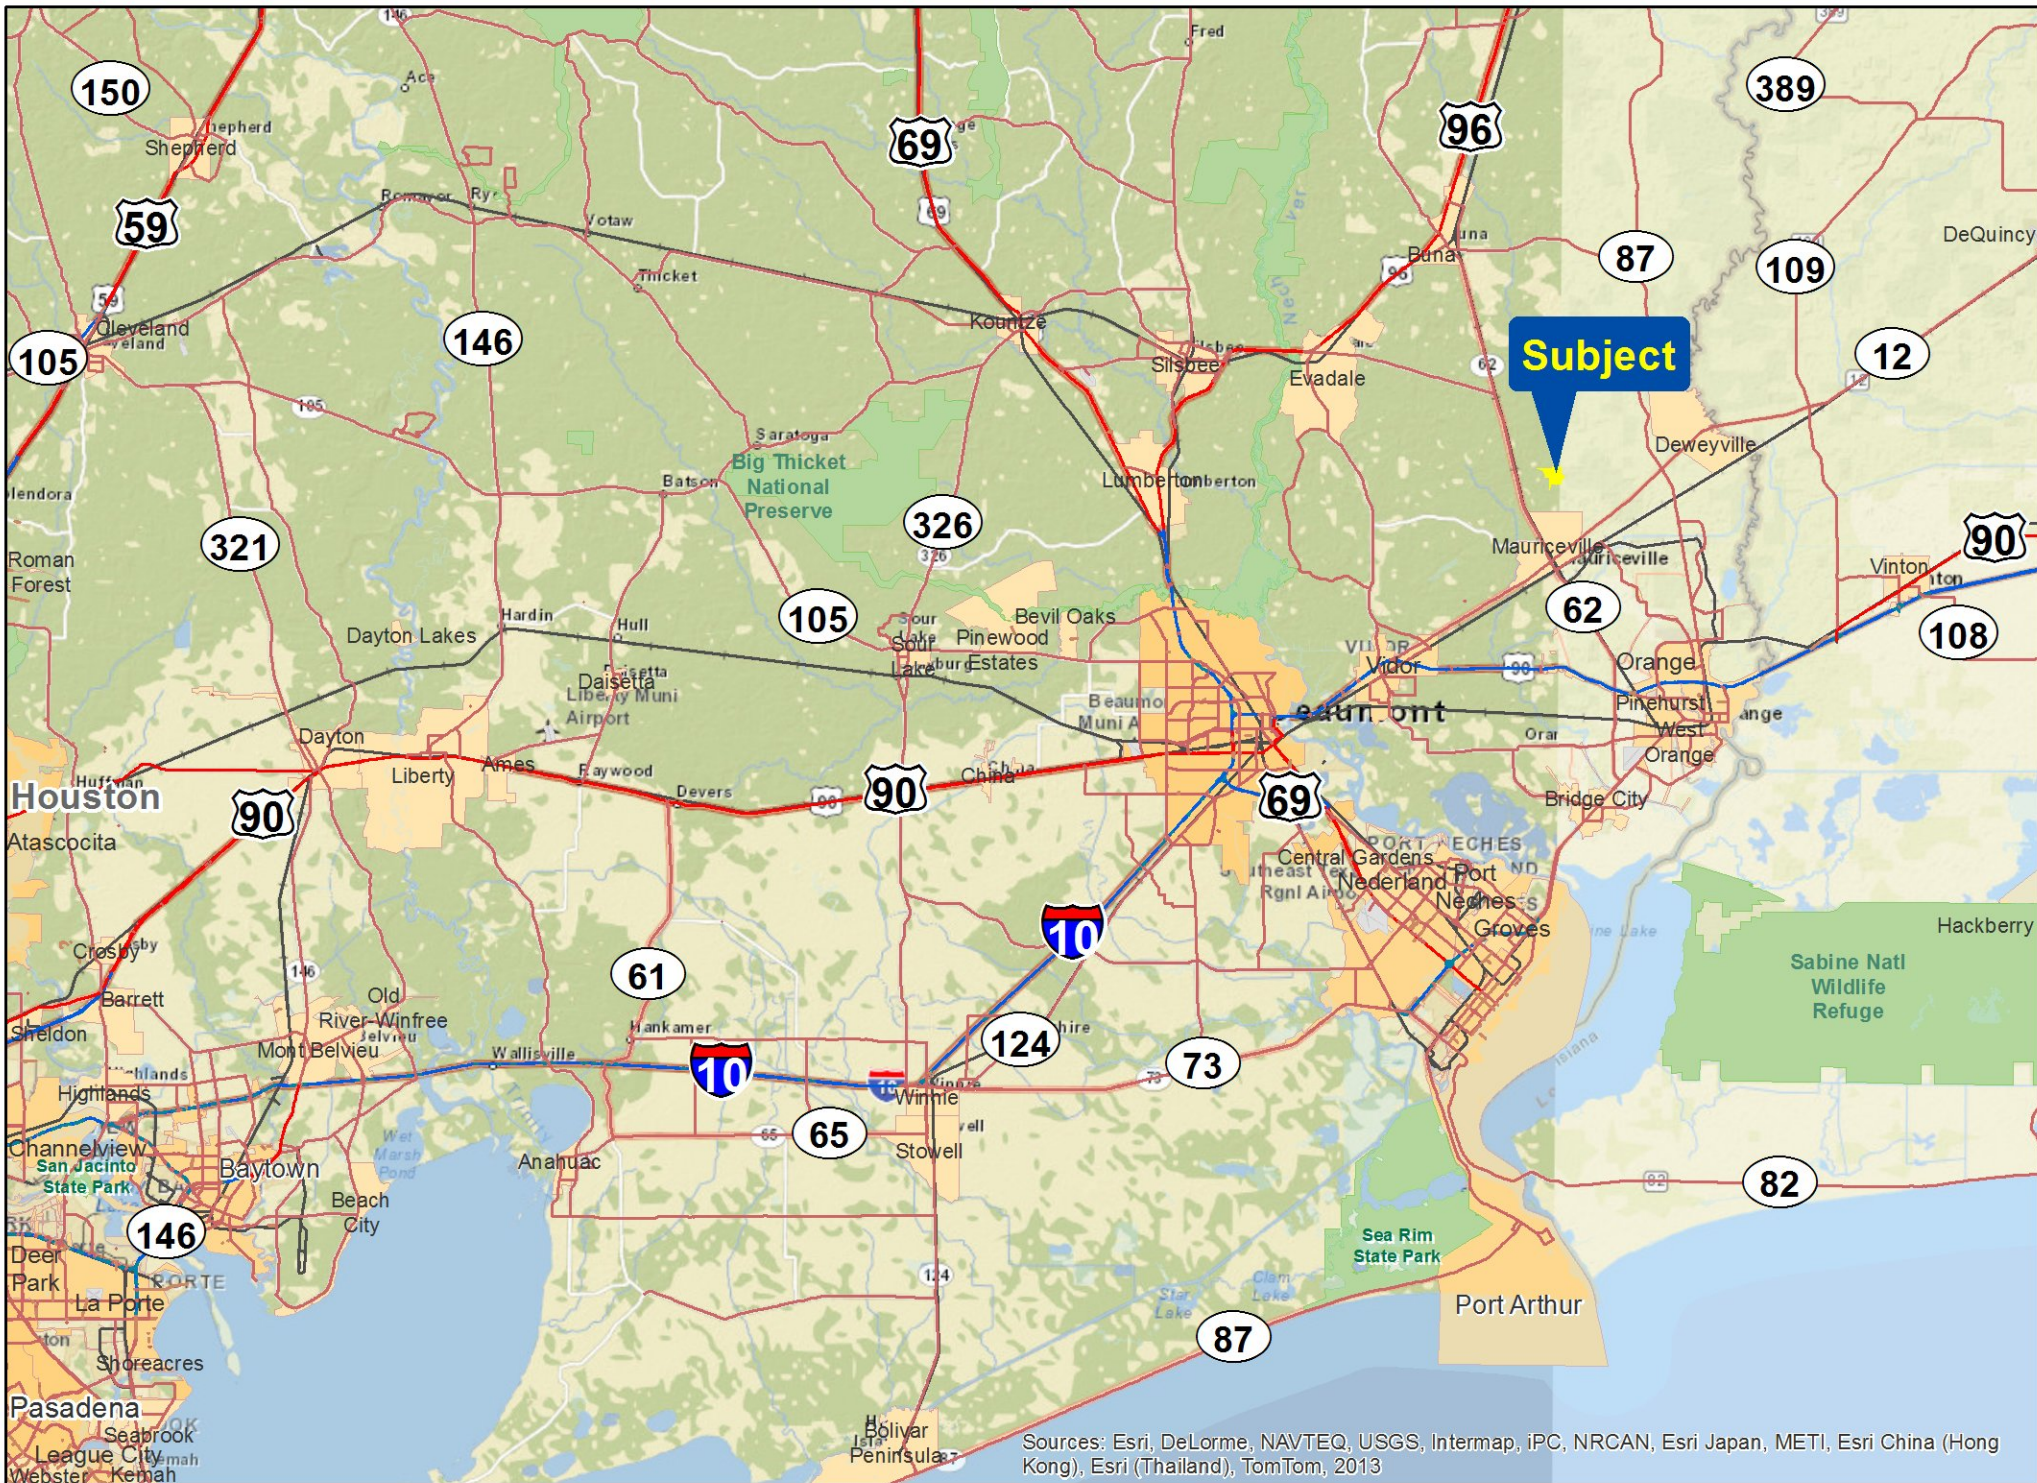

114± Ac | Mauriceville, Newton Co., TX

For illustration purposes only. Size subject to survey.

Sources: Esri, DeLorme, NAVTEQ, USGS, Intermap, iPC, NRCAN, Esri Japan, METI, Esri China (Hong Kong), Esri (Thailand), TomTom, 2013

114± Ac | Mauriceville, Newton Co., TX

For illustration purposes only. Size subject to survey.