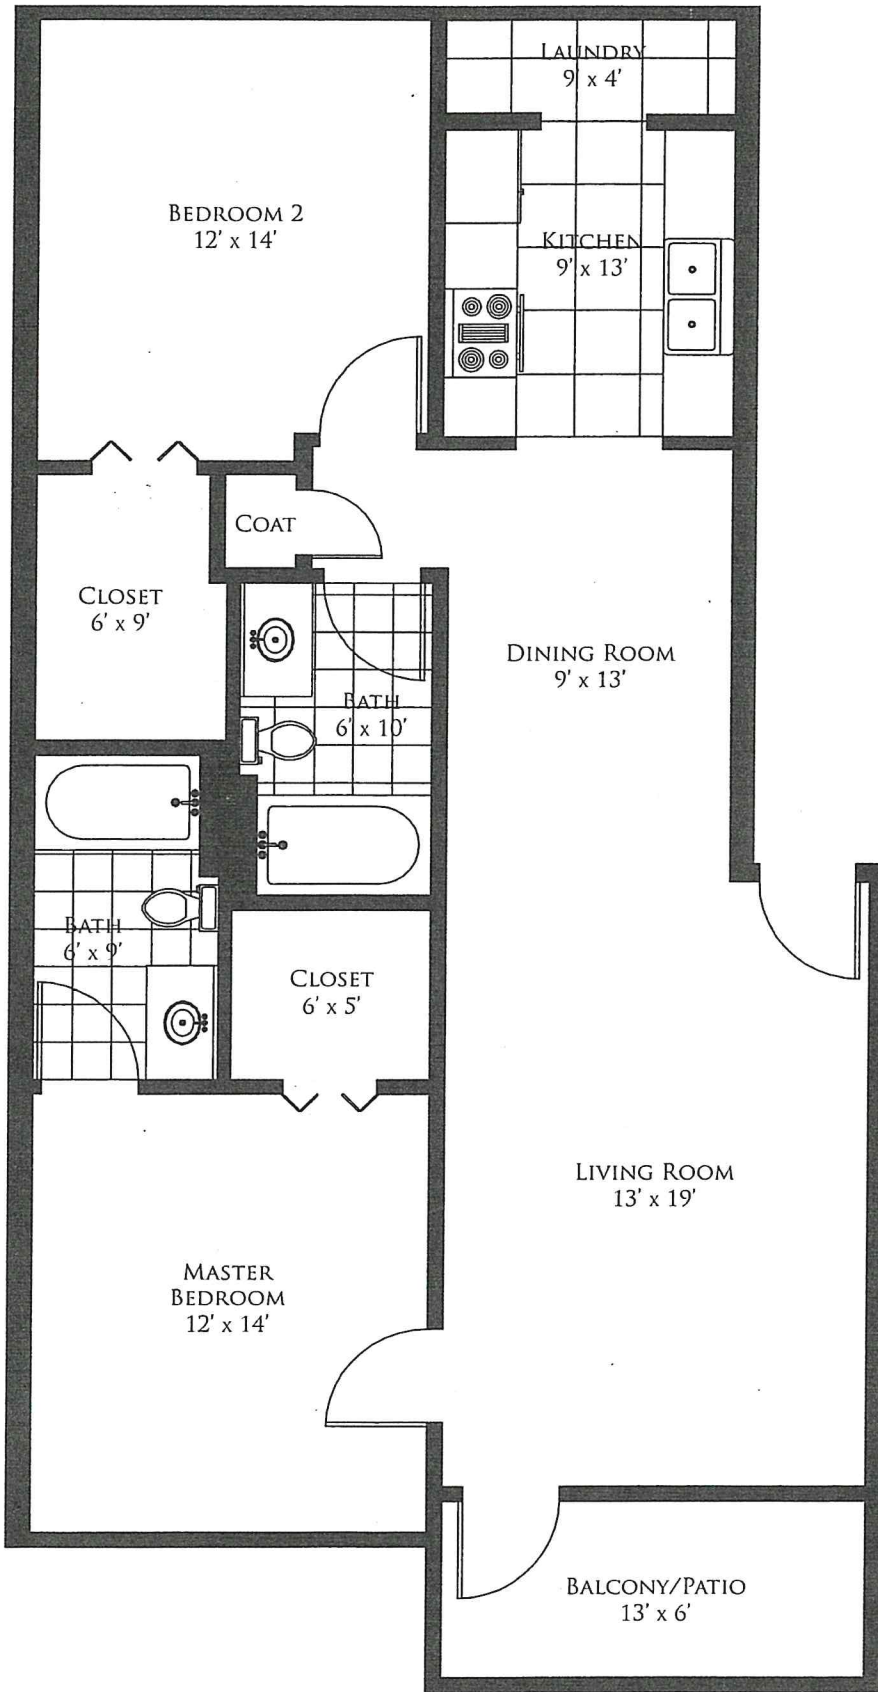

THE PALMETTO

TOTAL: 1116 S.F.
INTERIOR: 1040 S.F.
BALCONY: 76 S.F.

MEASUREMENTS ARE APPROXIMATE
AND MAY VARY FROM ILLUSTRATION