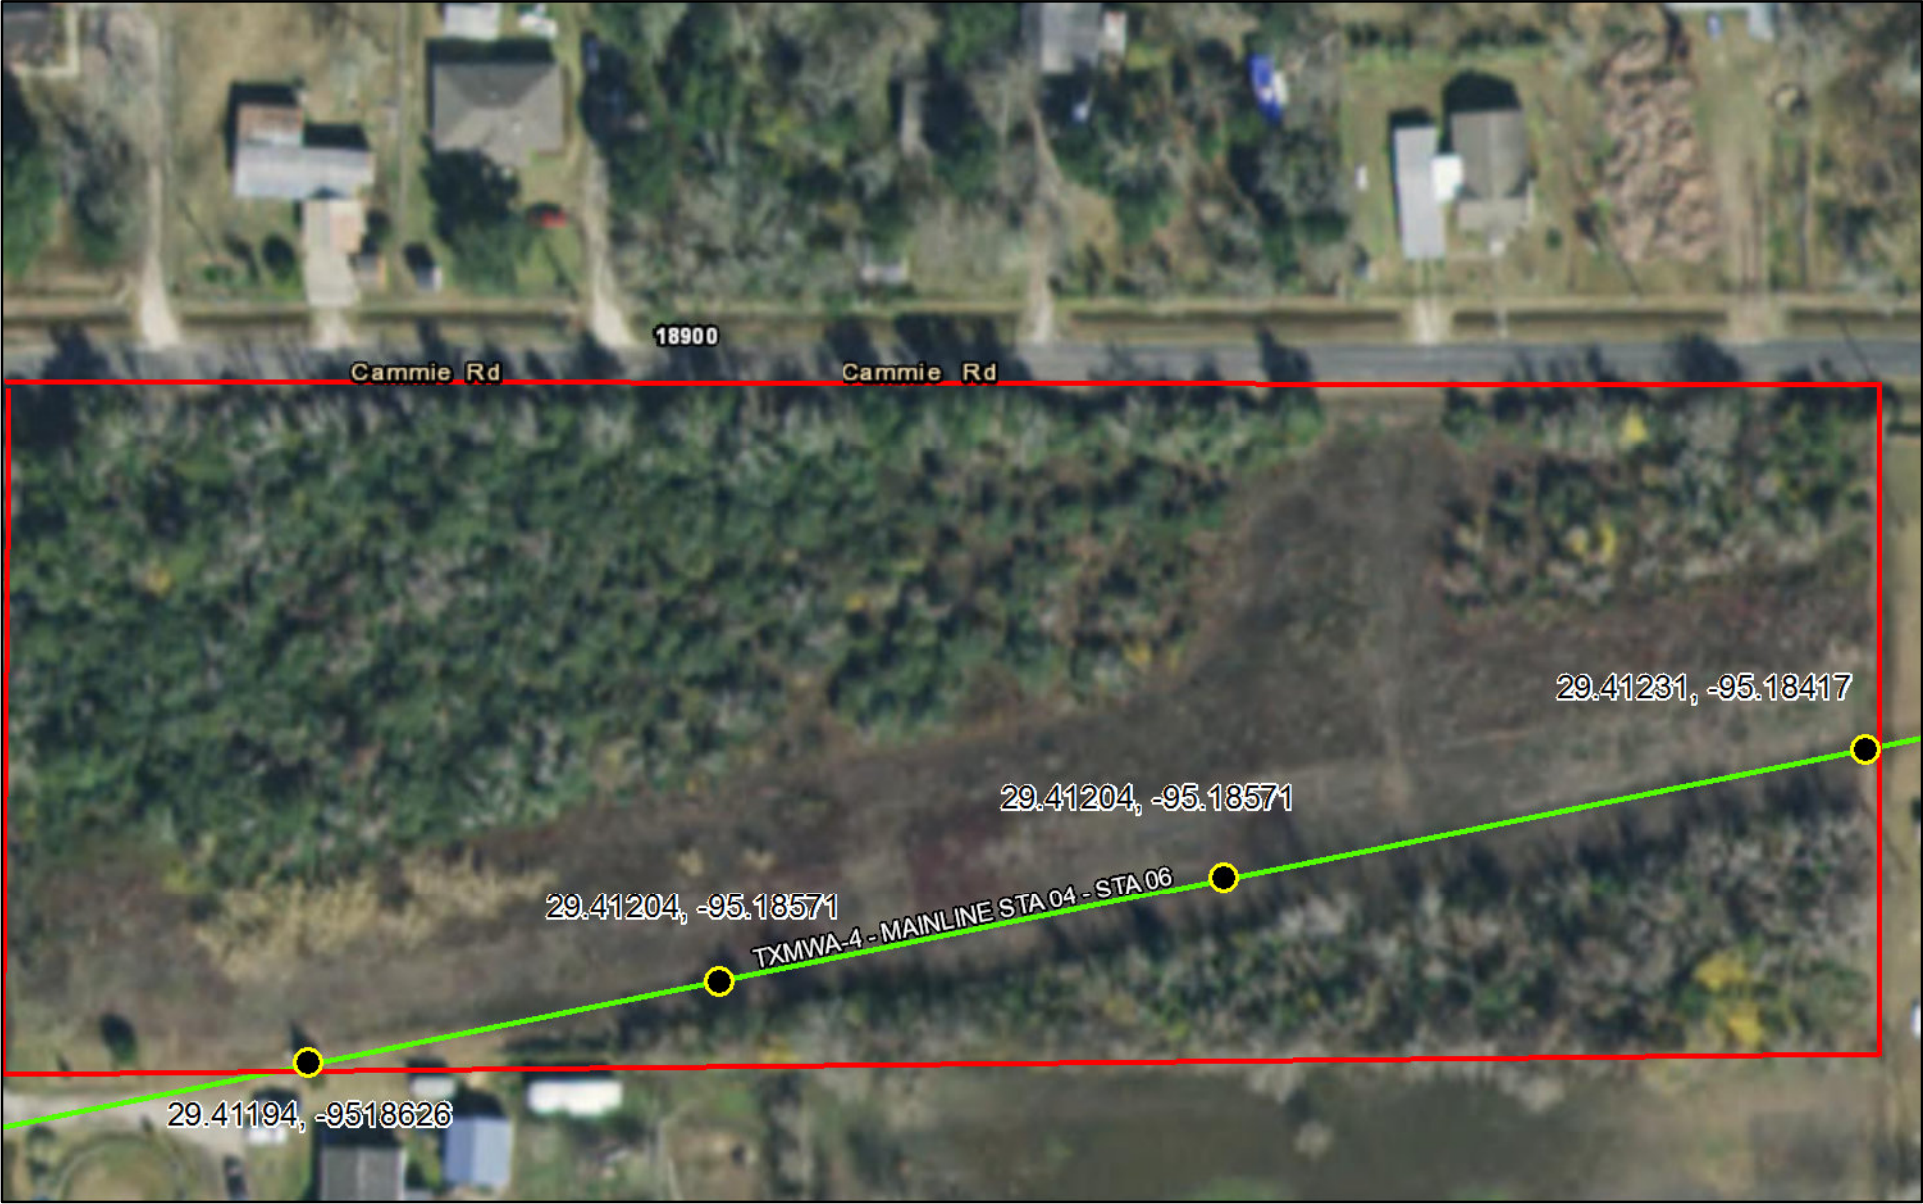

ET GMap Print

July 2, 2019

- | | | | | |
|--------------------------|-----------------------------|---------------------|--------------------|----------------------|
| AdvancedDrawPoint | AdvancedDrawPolyline | Station Boundaries | Detail Pipe | Gathering Field Pipe |
| Override 1 | Override 1 | Ecological FWS Line | All Types | |
| | Compressor Labels | Ecological FWS Poly | Non-Reportable | |