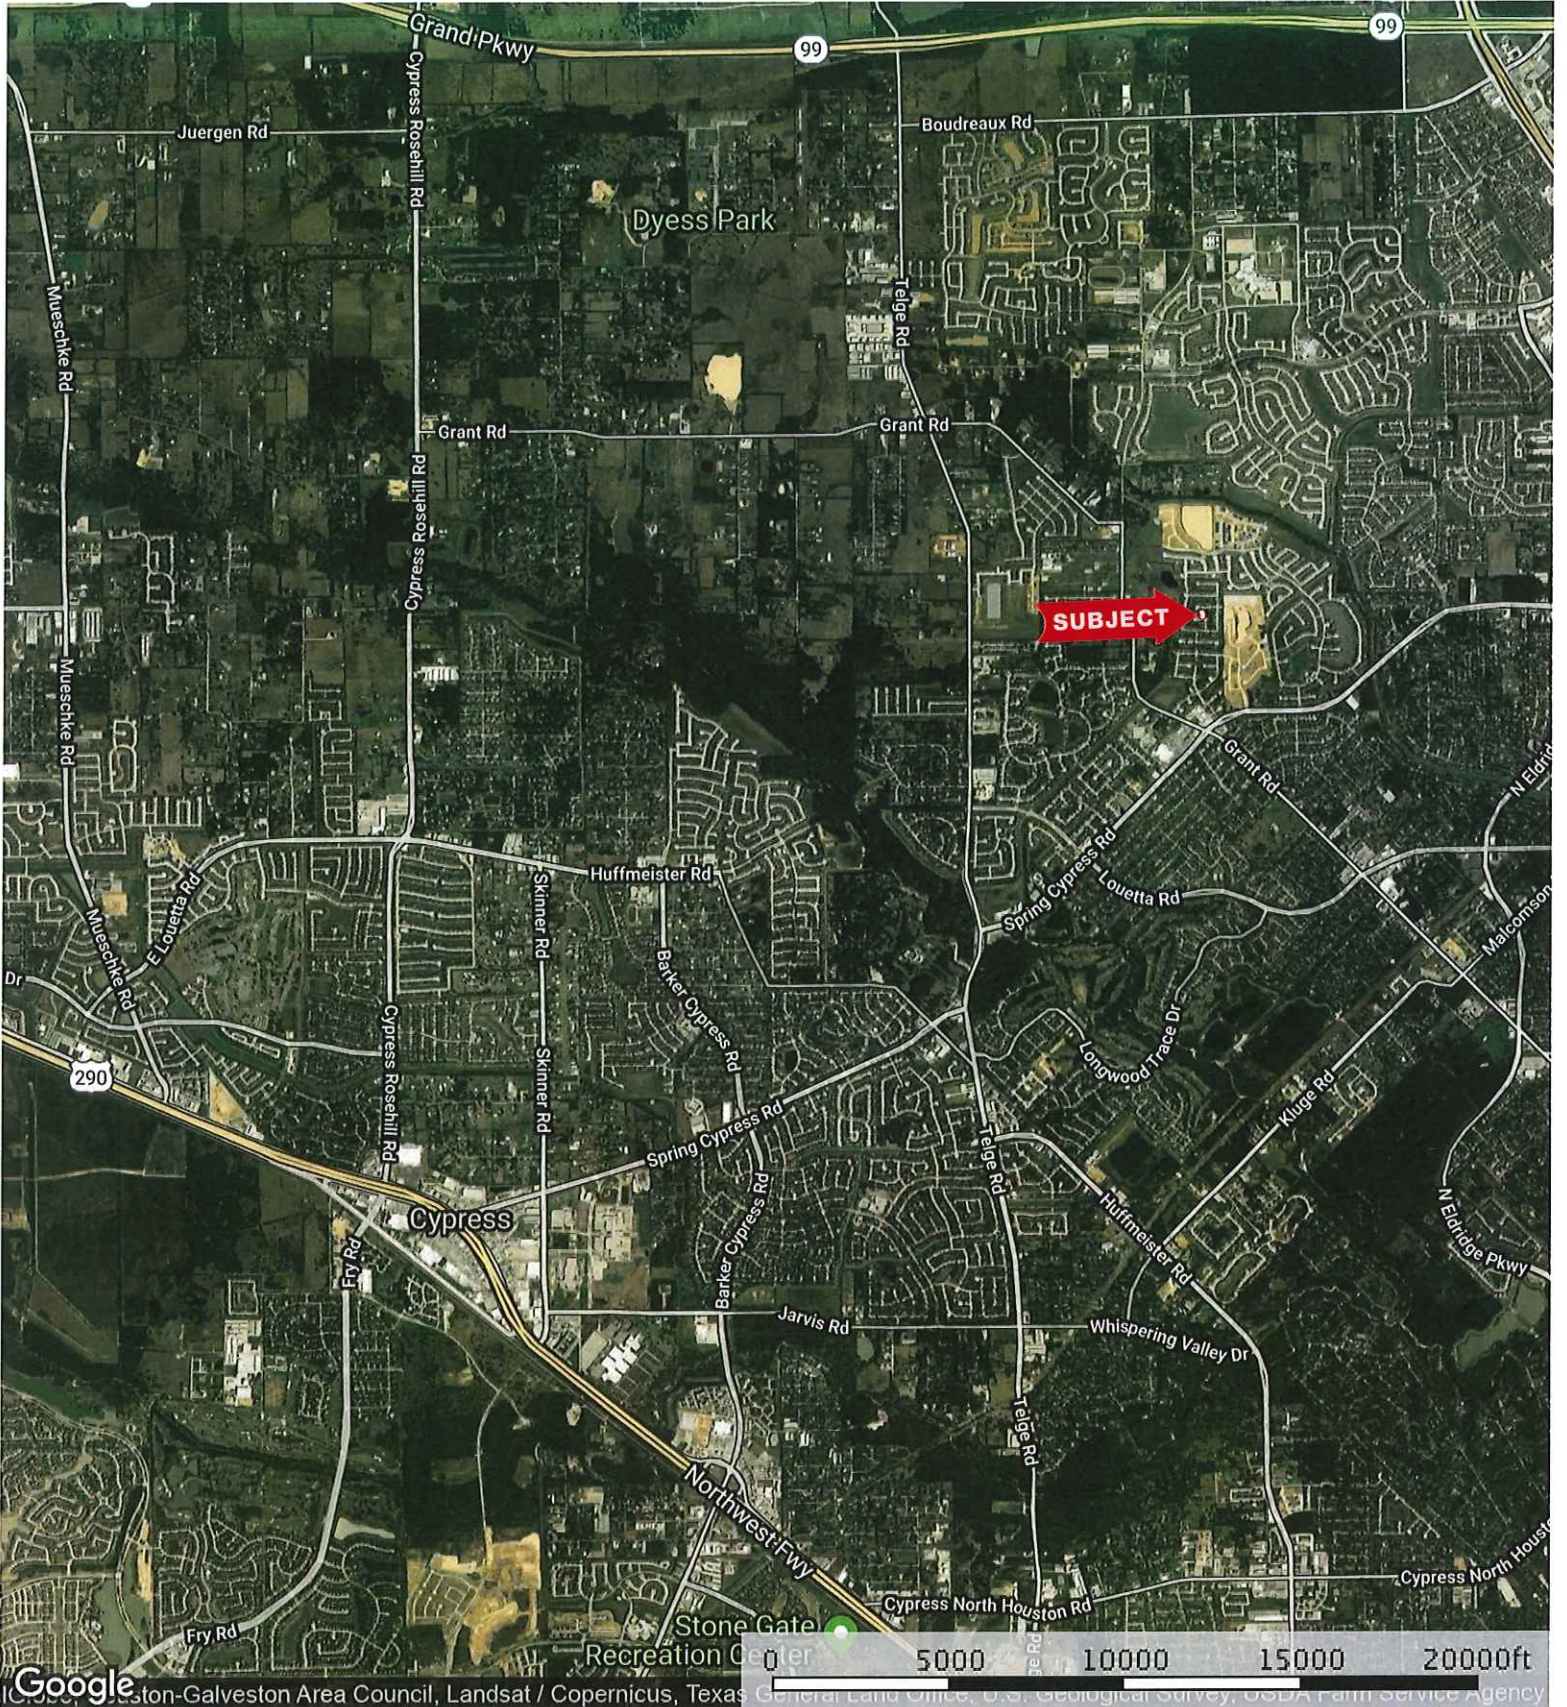

13910 Sac Ct.  
Harris County, Texas, AC +/-

 Boundary

 The information contained herein was obtained from sources deemed to be reliable. MapRight Services makes no warranties or guarantees as to the completeness or accuracy thereof.

13910 Sac Ct.  
Harris County, Texas, AC +/-

 Boundary

 The information contained here in was obtained from sources deemed to be reliable. MapRight Services makes no warranties or guarantees as to the completeness or accuracy thereof.

13910 Sac Ct.  
Harris County, Texas, AC +/-

Google

Imagery © 2019, DigitalGlobe, Houston-Galveston Area Council, Texas General Land Office, U.S. Geological Survey, USDA Farm Service Agency

- Boundary
- 100 Year Floodplain
- 500 Year Floodplain
- Floodway
- Special
- Unmapped/ Not