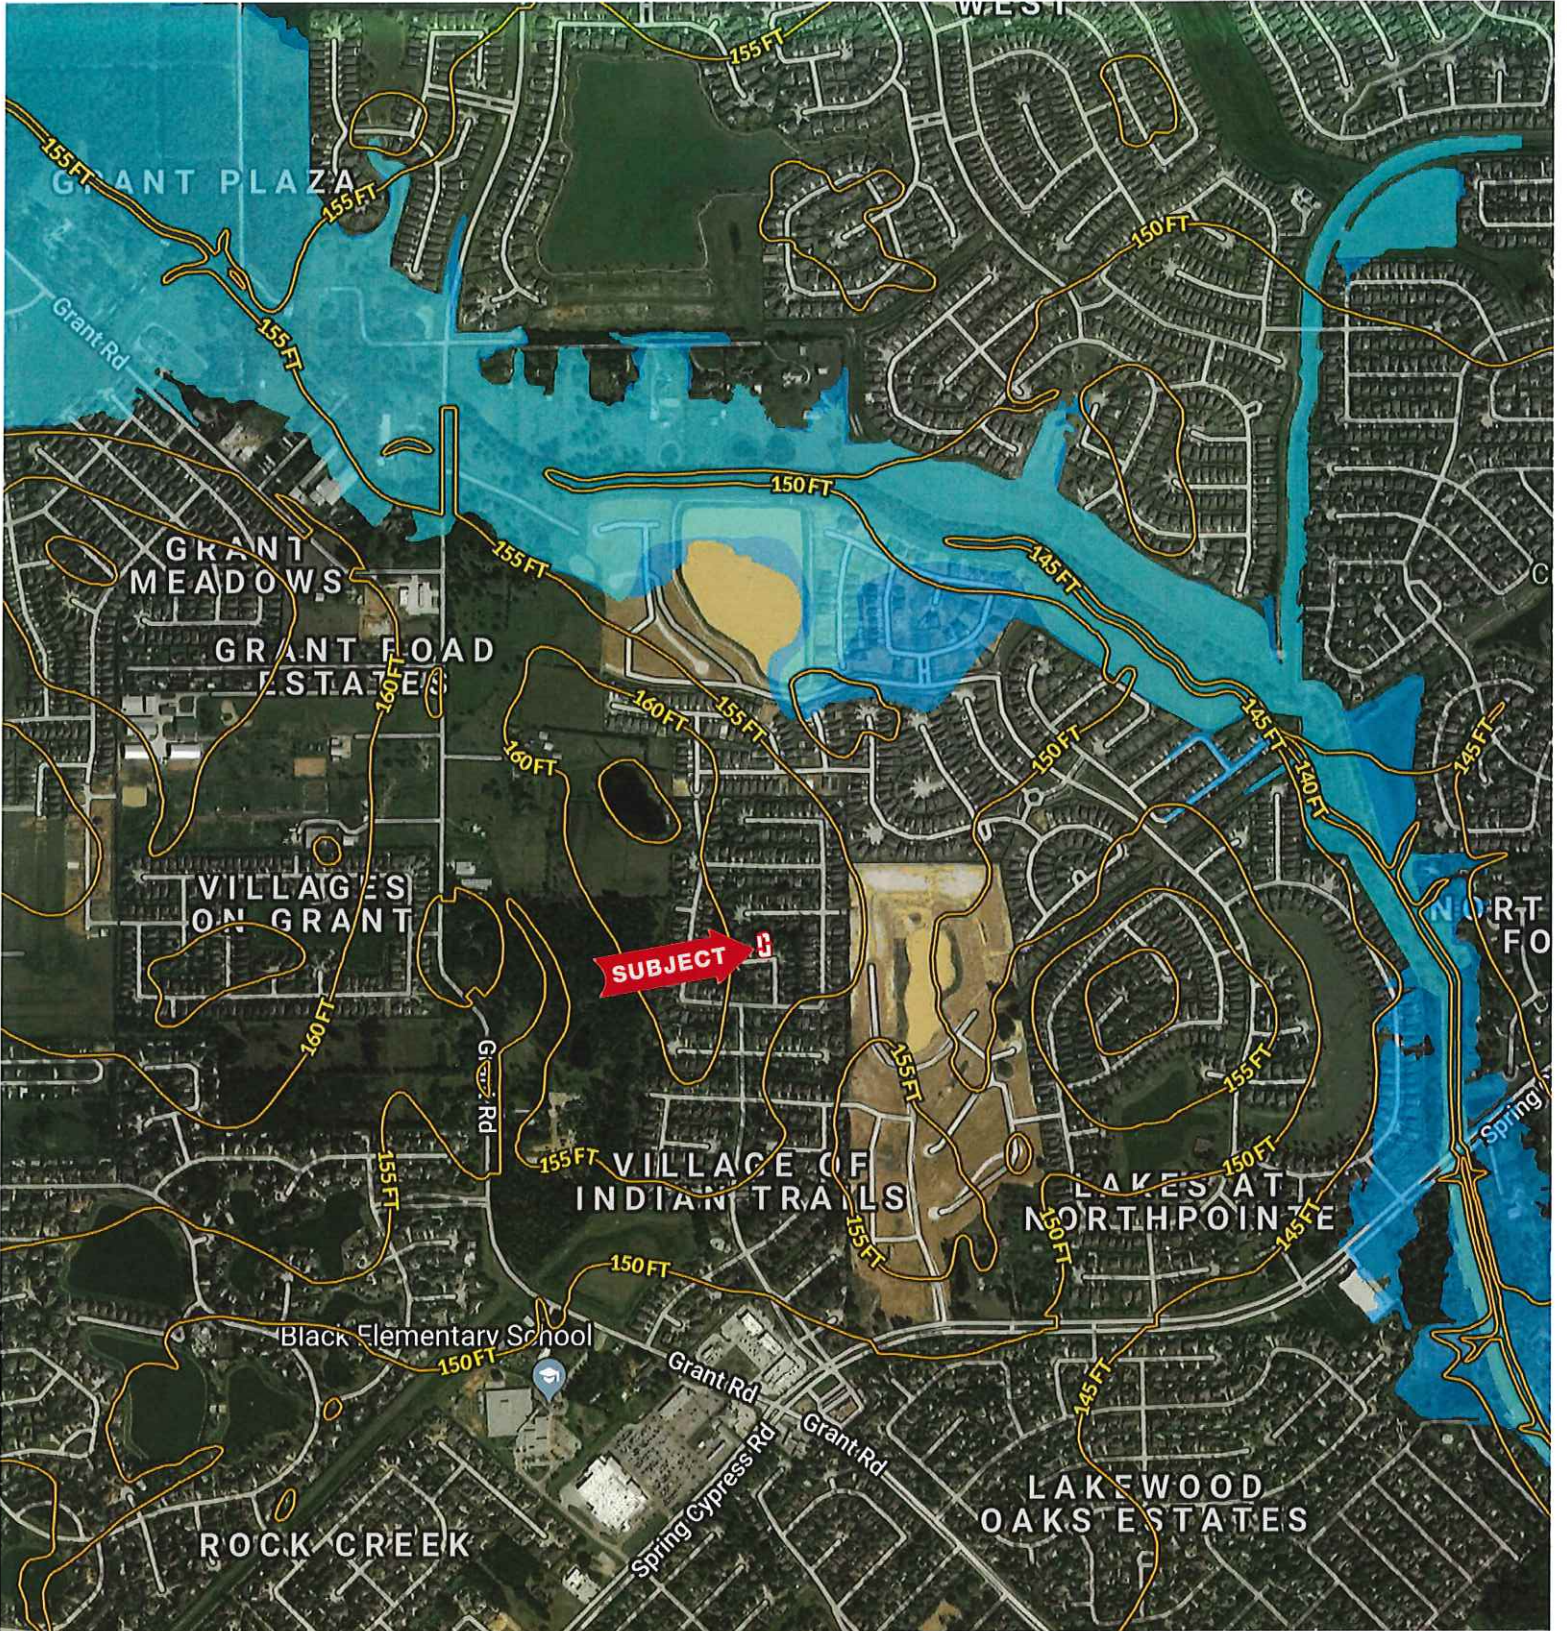

13910 Sac Ct.  
Harris County, Texas, AC +/-

 Boundary

 The information contained herein was obtained from sources deemed to be reliable. MapRight Services makes no warranties or guarantees as to the completeness or accuracy thereof.

13910 Sac Ct.  
Harris County, Texas, AC +/-

 Boundary

 The information contained here in was obtained from sources deemed to be reliable. MapRight Services makes no warranties or guarantees as to the completeness or accuracy thereof.

13910 Sac Ct.  
Harris County, Texas, AC +/-

Google

Imagery © 2019, DigitalGlobe, Houston-Galveston Area Council, Texas General Land Office, U.S. Geological Survey, USDA Farm Service Agency

- Boundary
- 100 Year Floodplain
- 500 Year Floodplain
- Floodway
- Special
- Unmapped/ Not