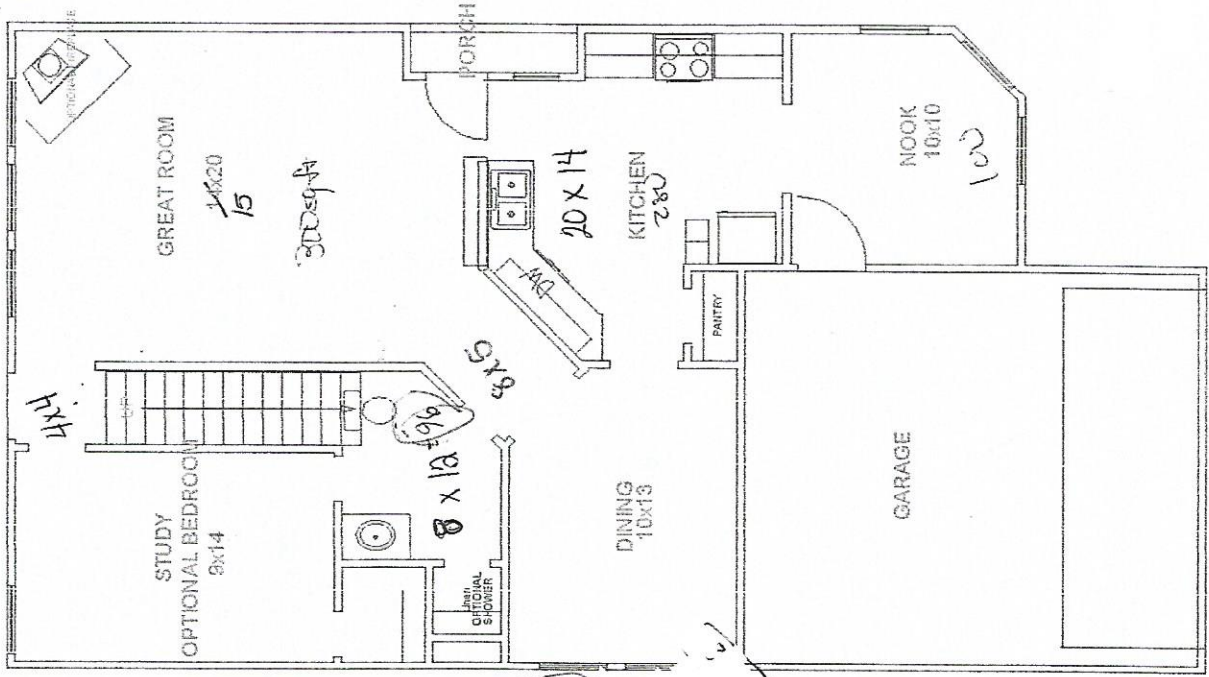

PRIDE BUILDERS

Plan 186

2110 SQFT

0x15 = 16x10 = 160 sq ft
 Kids 7x9 = 63
 Fantasia
 Almond
 Porcelain
 Tile 20x20
 16x18
 = 320 sq ft

THERE IS **PRIDE** IN EVERY HOME WE BUILD