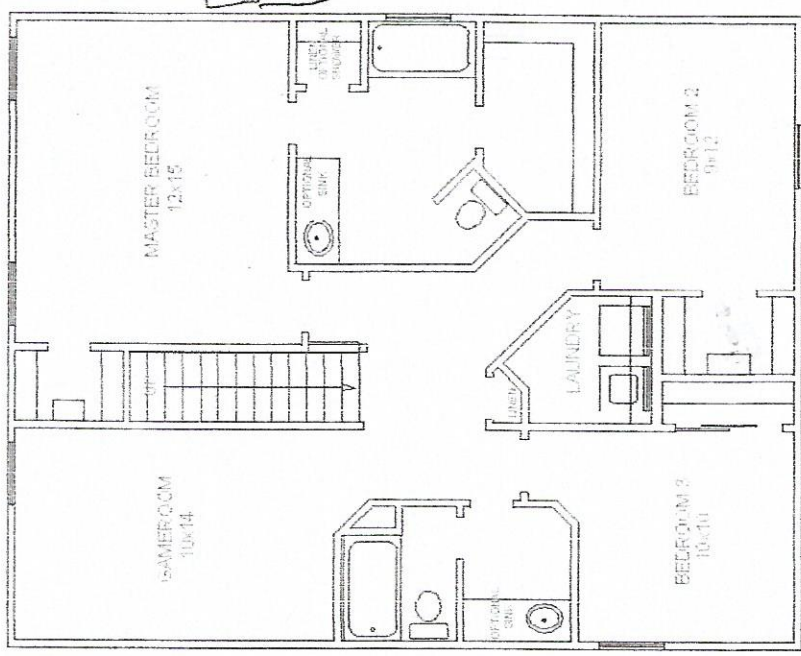

PRIDE BUILDERS

Plan 186

2110 SQFT

0x15 = 16x10 = 160 sq ft
 Kids 7x9 = 63
 Fantasia
 Almond
 Porcelain
 Tile 20x20
 16x18
 = 320 sq ft

THERE IS **PRIDE** IN EVERY HOME WE BUILD