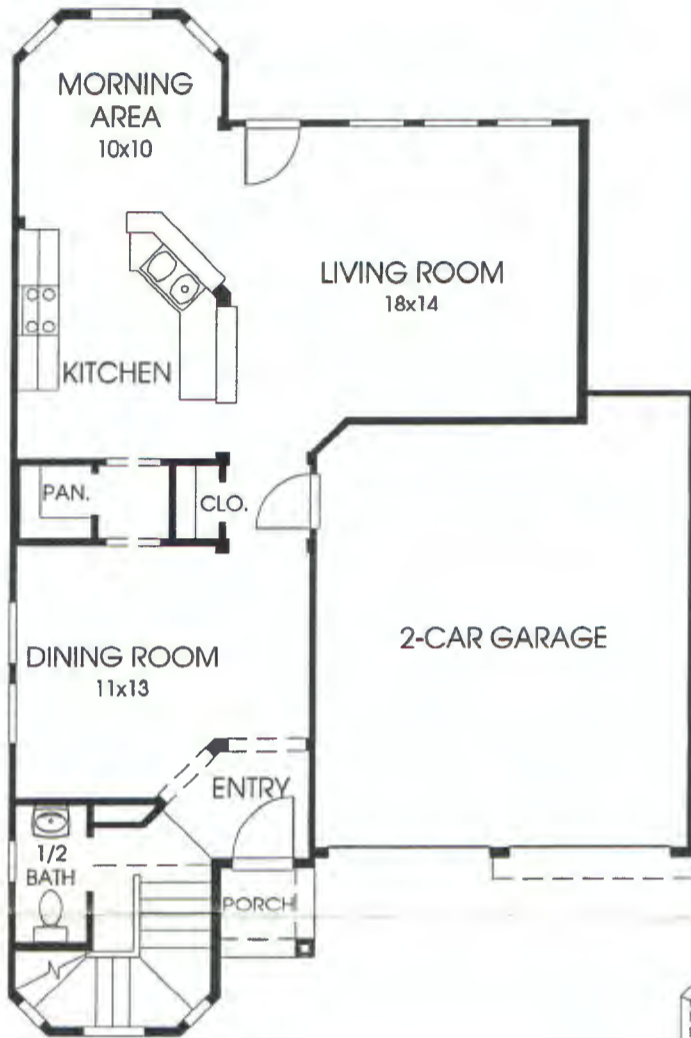

DESIGNS

Plan 2161

This home contains approximately 2,161 square feet and includes three bedrooms and two and a half baths.

Note: The options shown on this brochure are available at an additional cost.

Not included: inside keyed deadbolt locks, refrigerators, furnishings, drapery, plants, decorator items and all other personal property being used in model homes. Builder reserves the right to make changes in the plans and specifications, and to substitute material of similar quality. Room dimensions indicate approximate inside area measurements.
06/16/2008 - Perry Homes (HS-CL)