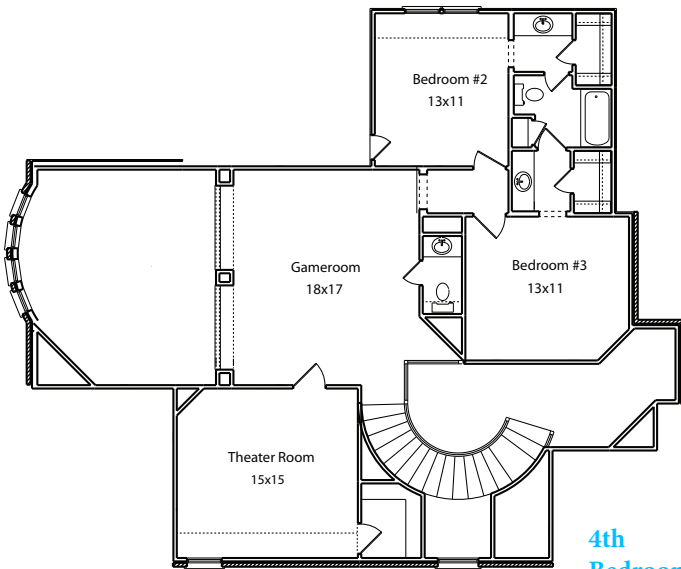

FAITH 3436 sq. ft.

Elevation A

Elevation B

Elevation C

4th Bedroom & Full bath chosen in lieu of Theatre Room

Floorplans and sq. footage are approximate and actual floorplans may vary, and may change without notice.