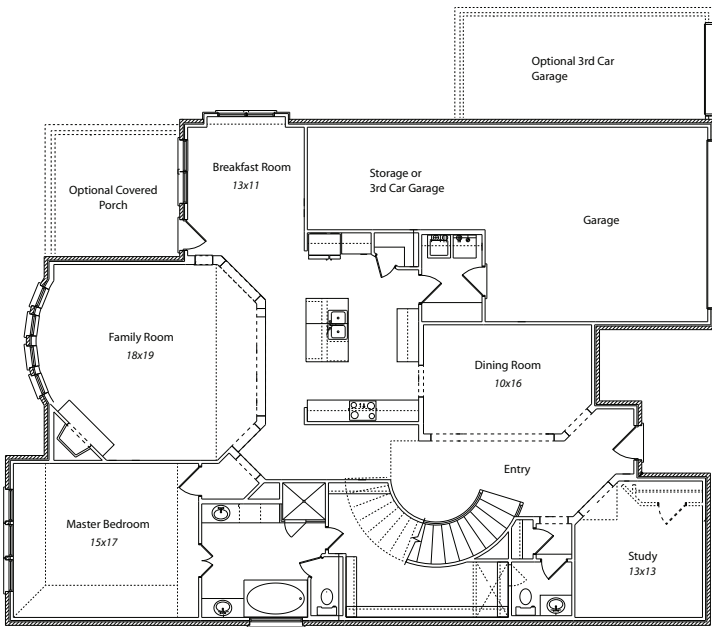

FAITH 3436 sq. ft.

Elevation A

Elevation B

Elevation C

4th Bedroom & Full bath chosen in lieu of Theatre Room

Floorplans and sq. footage are approximate and actual floorplans may vary, and may change without notice.