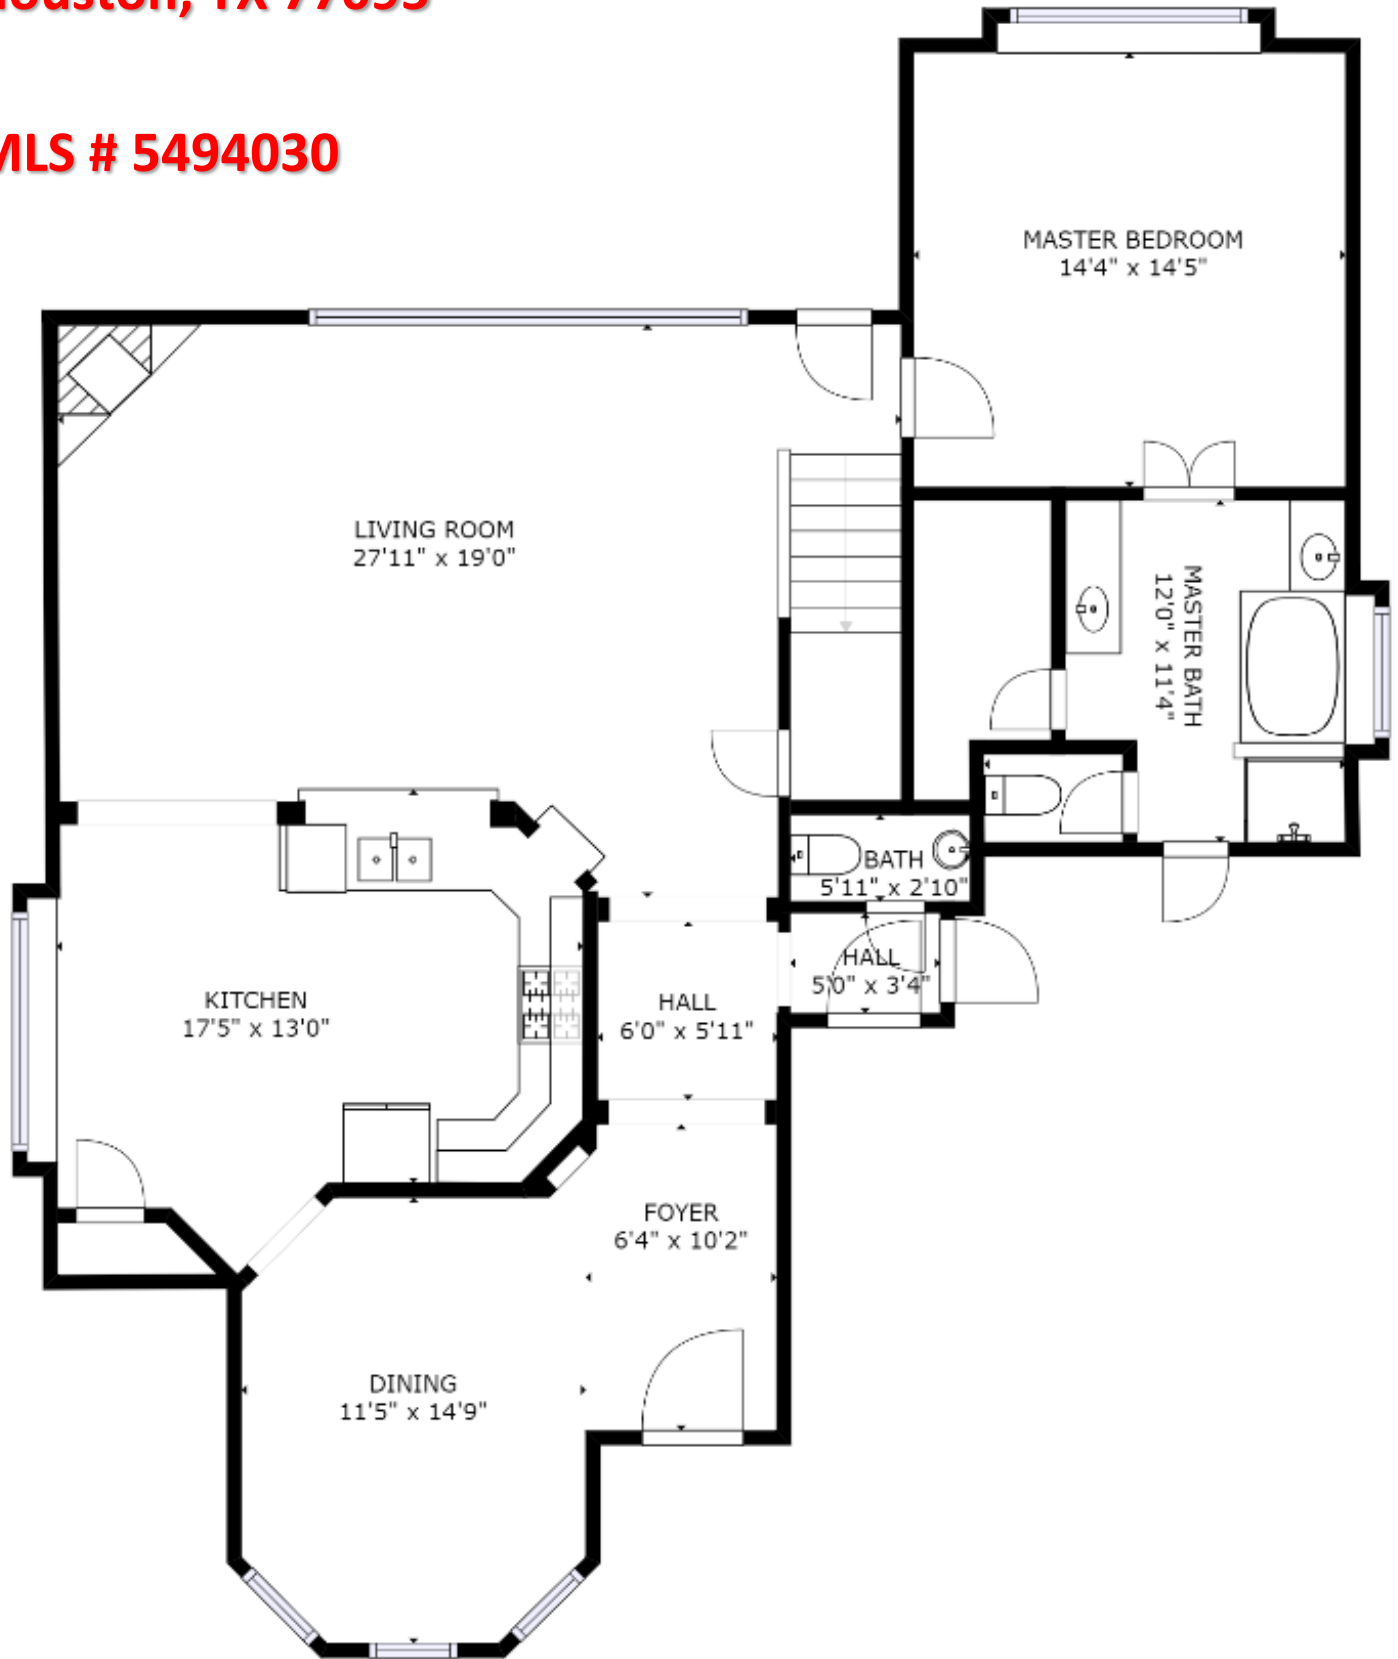

16542 Crossfield Dr **1st Floor**
Houston, TX 77095

MLS # 5494030

GROSS INTERNAL AREA

TOTAL: 2,368 sq ft (Per HCAD)

SIZES AND DIMENSIONS ARE APPROXIMATE, ACTUAL MAY VARY. VERIFY ALL DIMENSIONS.

**16542 Crossfield Dr
Houston, TX 77095**

2nd Floor

MLS # 5494030

GROSS INTERNAL AREA

TOTAL: 2,368 sq ft (Per HCAD)

SIZES AND DIMENSIONS ARE APPROXIMATE, ACTUAL MAY VARY. VERIFY ALL DIMENSIONS.