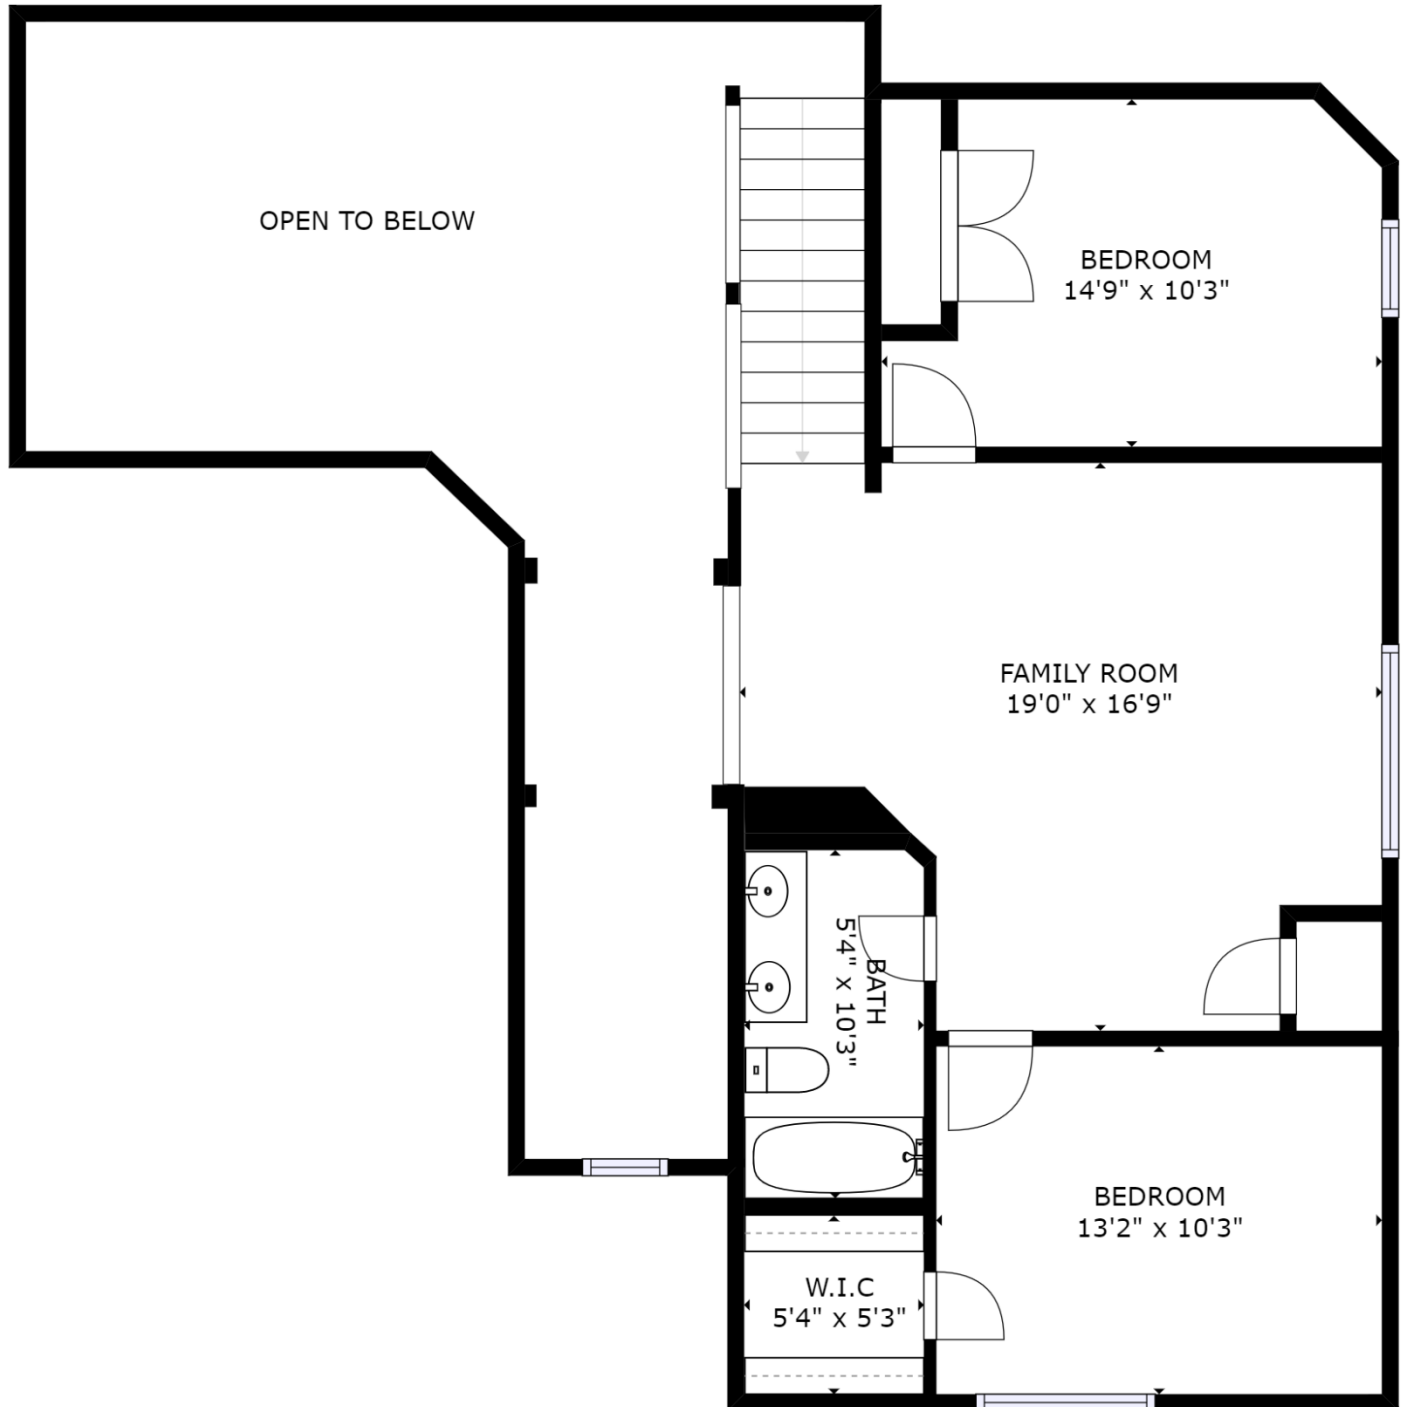

16542 Crossfield Dr **1st Floor**
Houston, TX 77095

MLS # 5494030

GROSS INTERNAL AREA

TOTAL: 2,368 sq ft (Per HCAD)

SIZES AND DIMENSIONS ARE APPROXIMATE, ACTUAL MAY VARY. VERIFY ALL DIMENSIONS.

**16542 Crossfield Dr
Houston, TX 77095**

2nd Floor

MLS # 5494030

GROSS INTERNAL AREA

TOTAL: 2,368 sq ft (Per HCAD)

SIZES AND DIMENSIONS ARE APPROXIMATE, ACTUAL MAY VARY. VERIFY ALL DIMENSIONS.