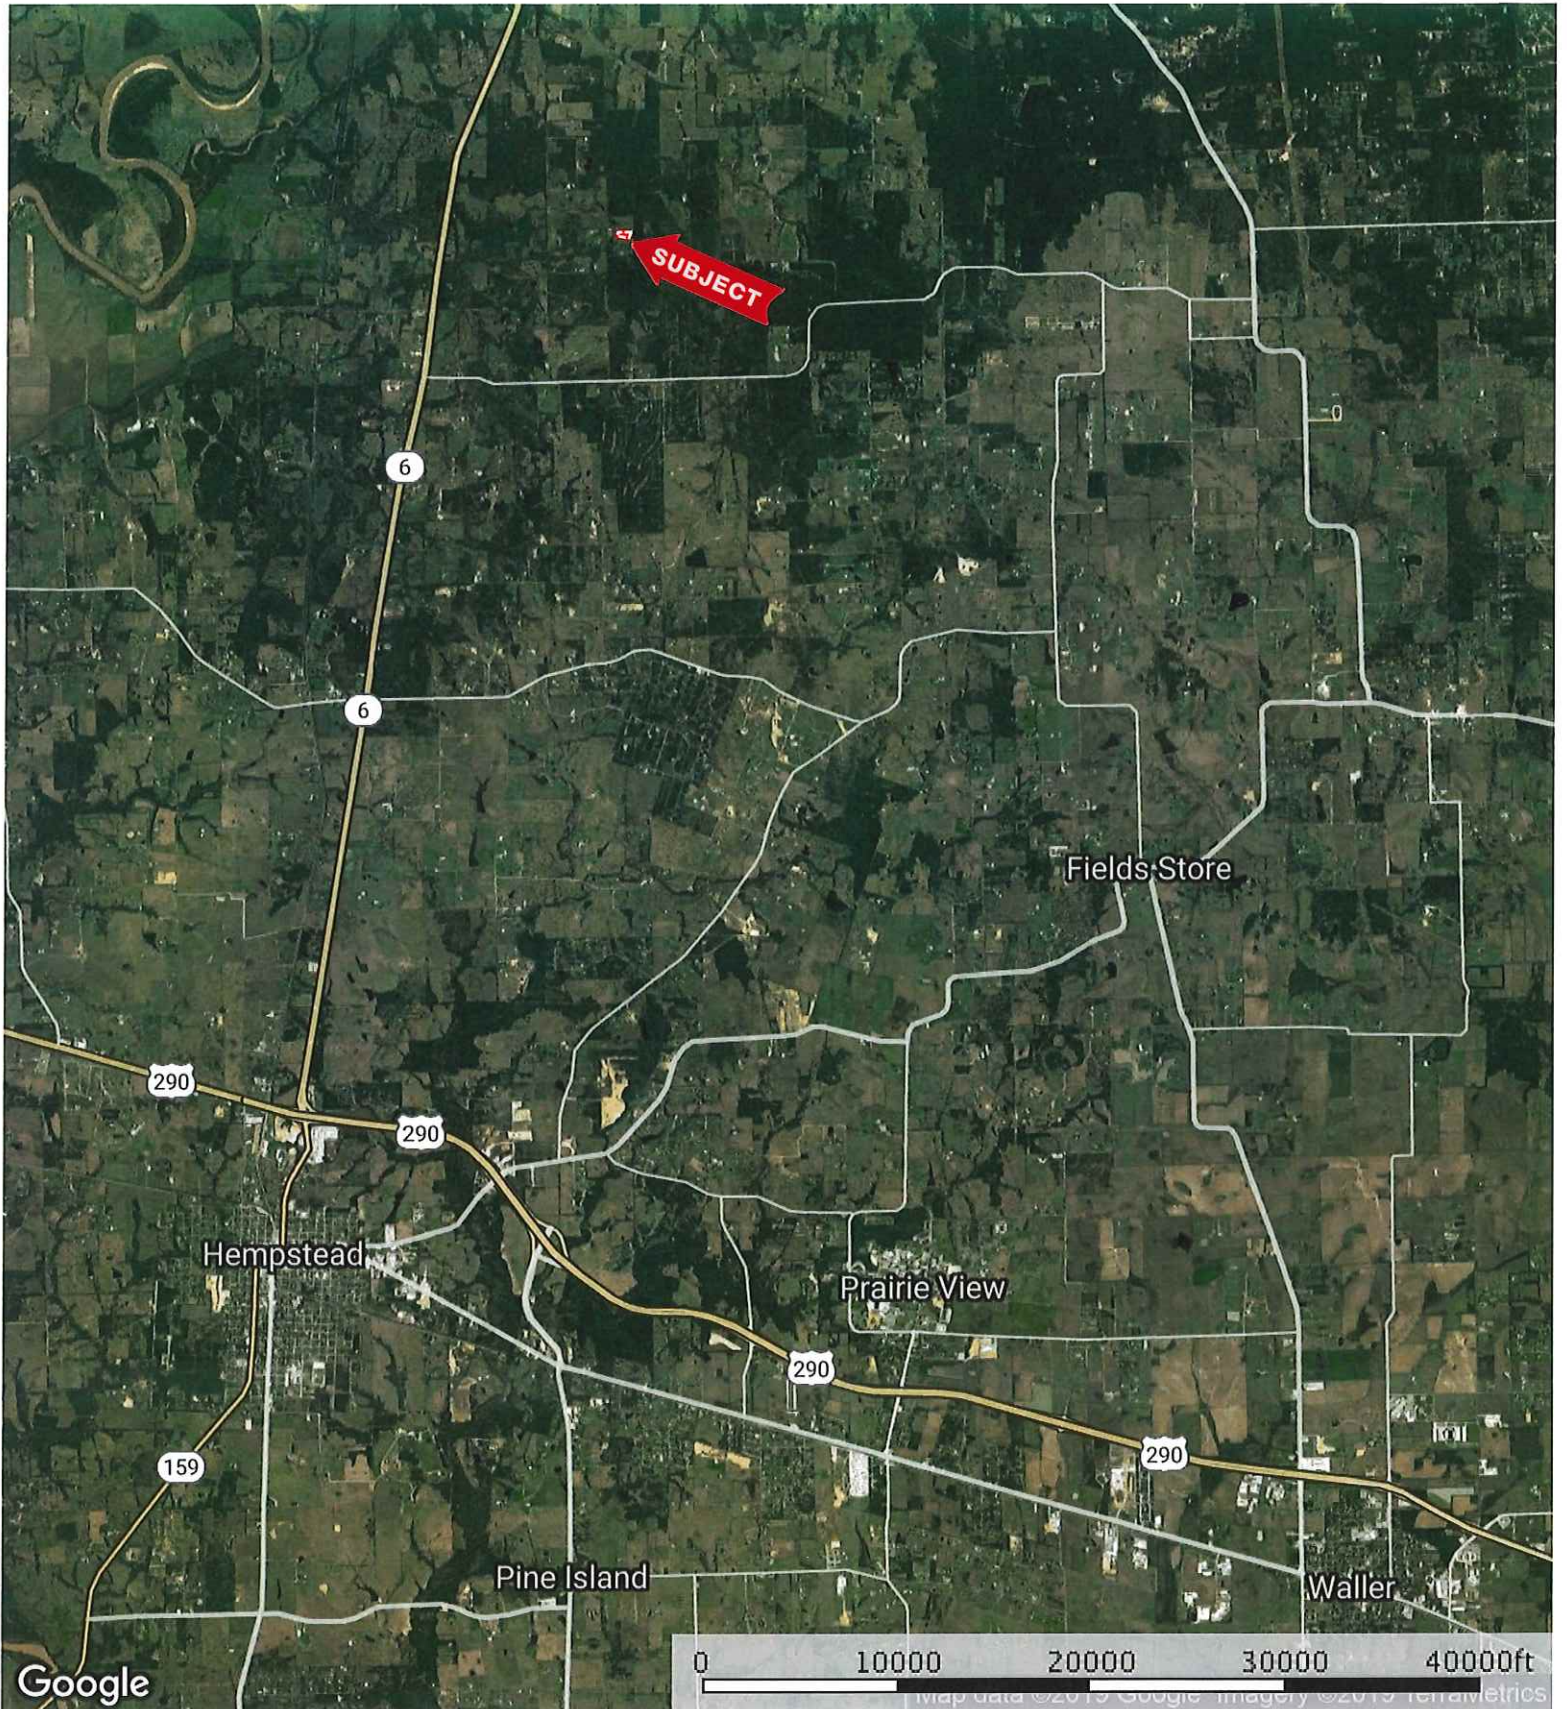

Heise Rd.

Waller County, Texas, AC +/-

 Boundary

Heise Rd.
Waller County, Texas, AC +/-

Google Texas General Land Office, Texas Orthoimagery Program U.S. Geological Survey, USDA Farm Service Agency

-  Boundary
-  100 Year Floodplain
-  500 Year Floodplain