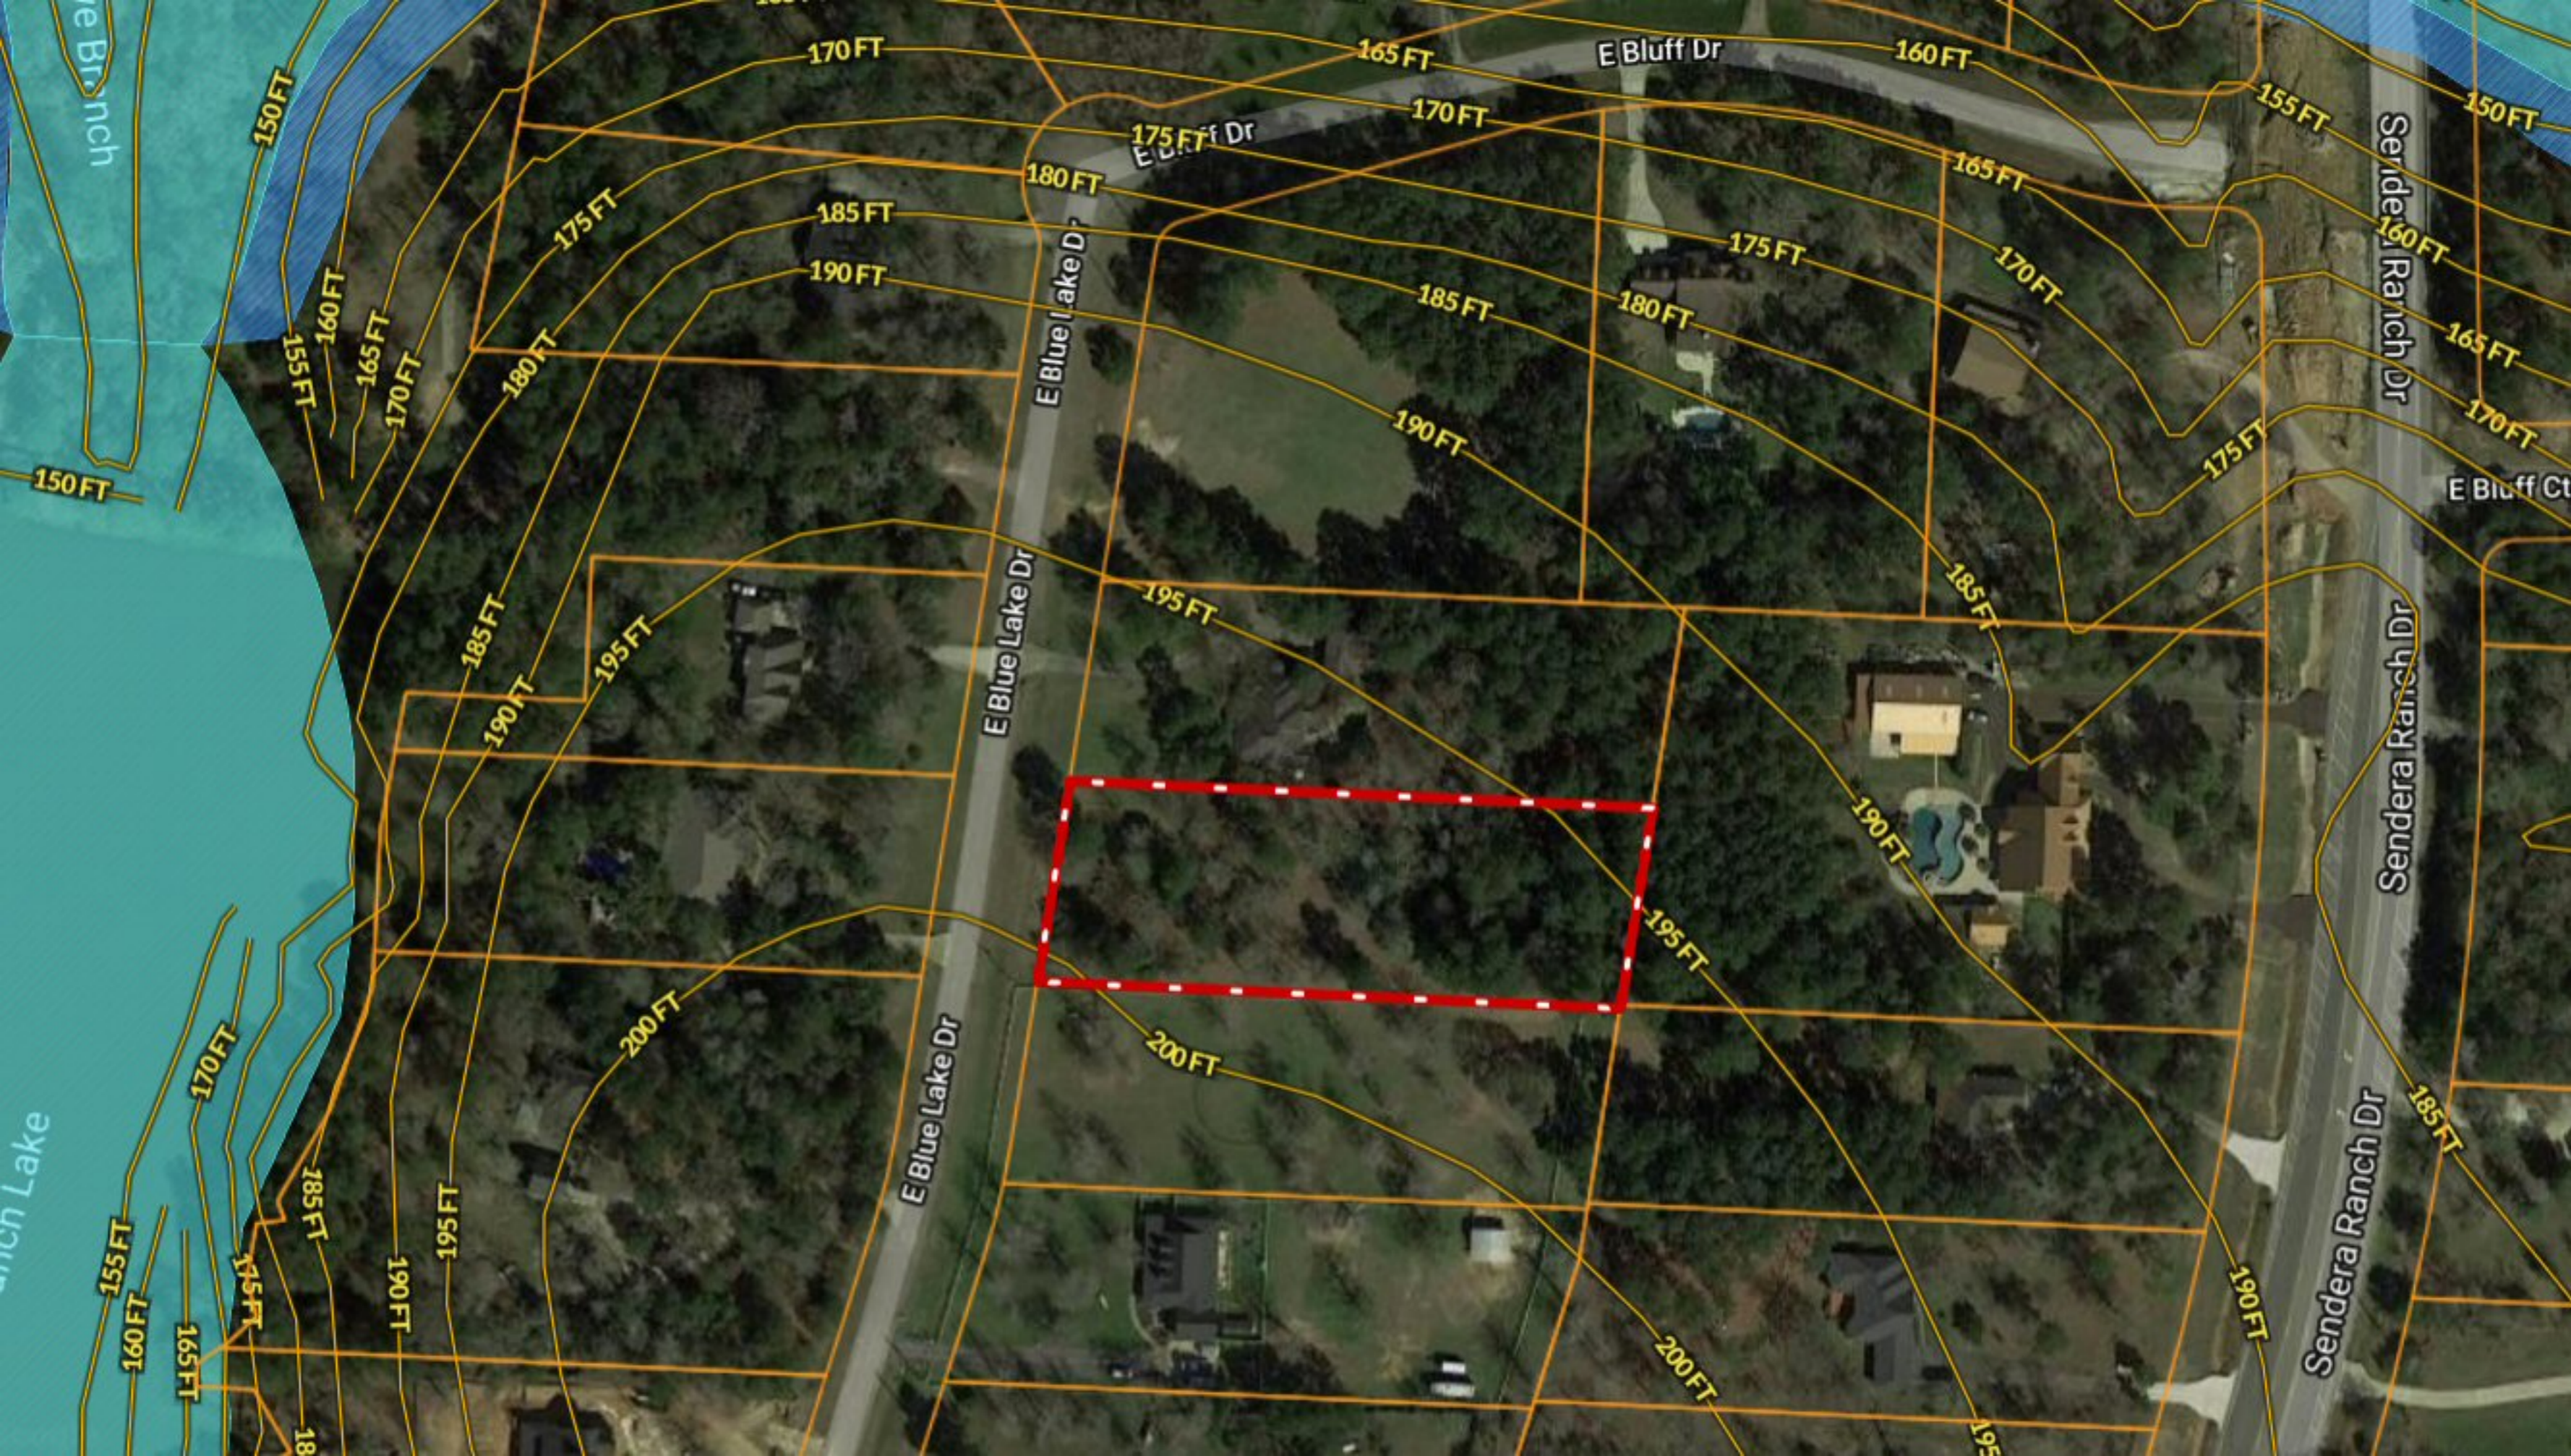

Fish Creek Thoroughfare

WOODFOREST

Woodforest Golf Club

SEMPORA RANCH

Park Ave

CARRIAGE HILLS

JACOBS RESERVE

MANSIONS VILLAS

Jones Rd

Martin Dr

THE DOMINION AT WOODLANDS

Deer Lodge Rd

WINDCREST ESTATES

FM 1488

HOLLYLAUREL

RUSSET GROVE

William Goodrich Jones State Forest

WINDSOR LAKES

Egypt

195 FT

195 FT

190 FT

195 FT

190 FT

200 FT

E Blue Lake Dr

195 FT

200 FT

E Blue Lake Dr

200 FT

200 FT

195 FT