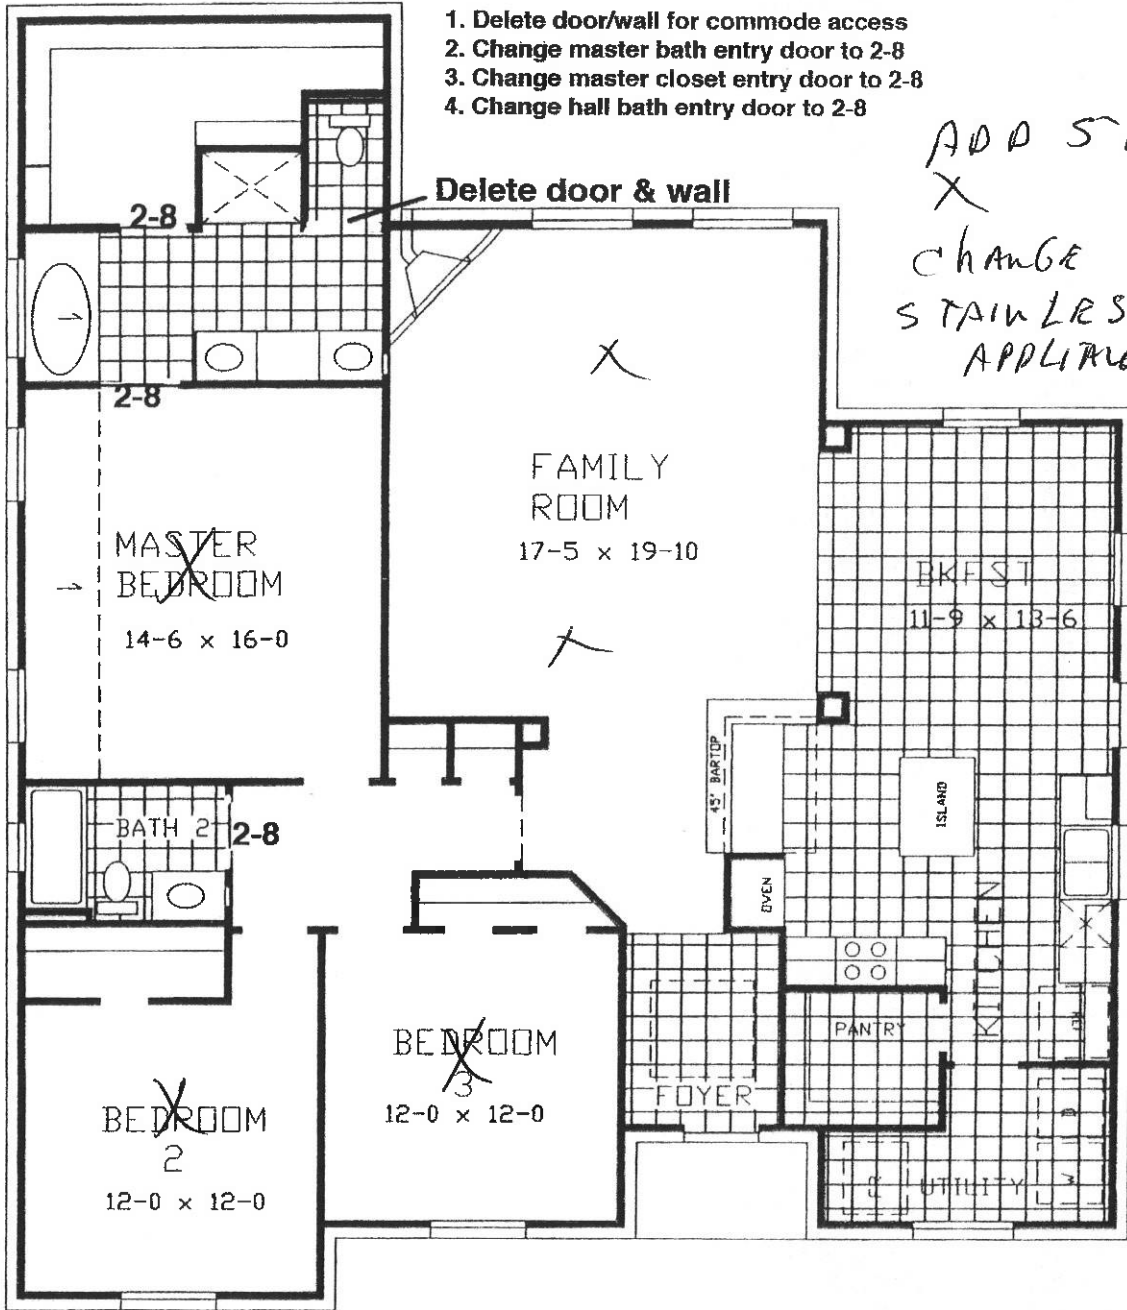

Diagram 2 - 6715 Eagle Run

1. Delete door/wall for commode access
2. Change master bath entry door to 2-8
3. Change master closet entry door to 2-8
4. Change hall bath entry door to 2-8

317 PLAN

1987 Sq. Ft.