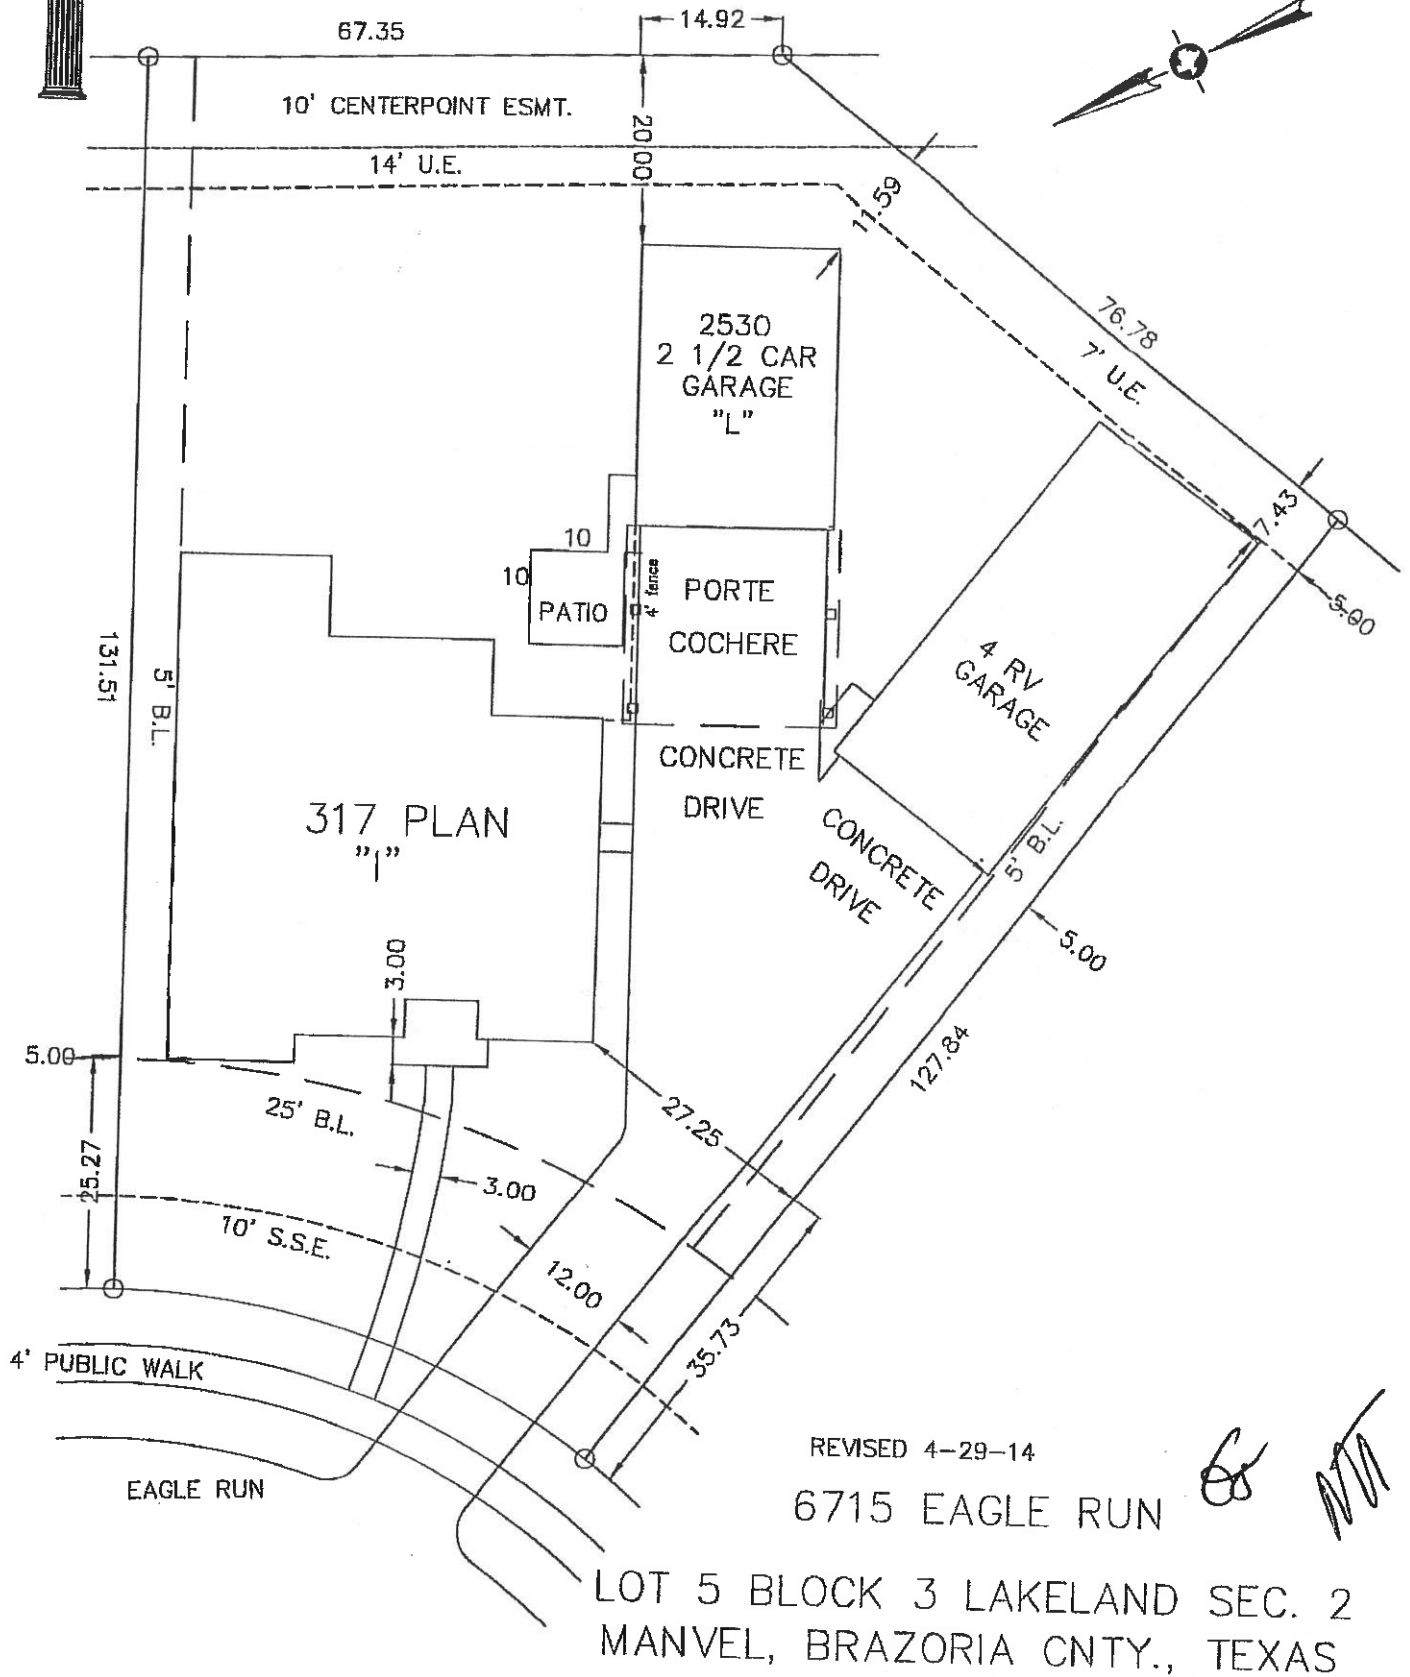

CERVELLE GH HOMES

207 E. EDGEWOOD
FRIENDSWOOD, TEXAS
77546

LOT AREA = 13,144 SQ.FT.

SCALE: 1" = 20'

REVISED 4-29-14

6715 EAGLE RUN

LOT 5 BLOCK 3 LAKELAND SEC. 2
MANVEL, BRAZORIA CNTY., TEXAS