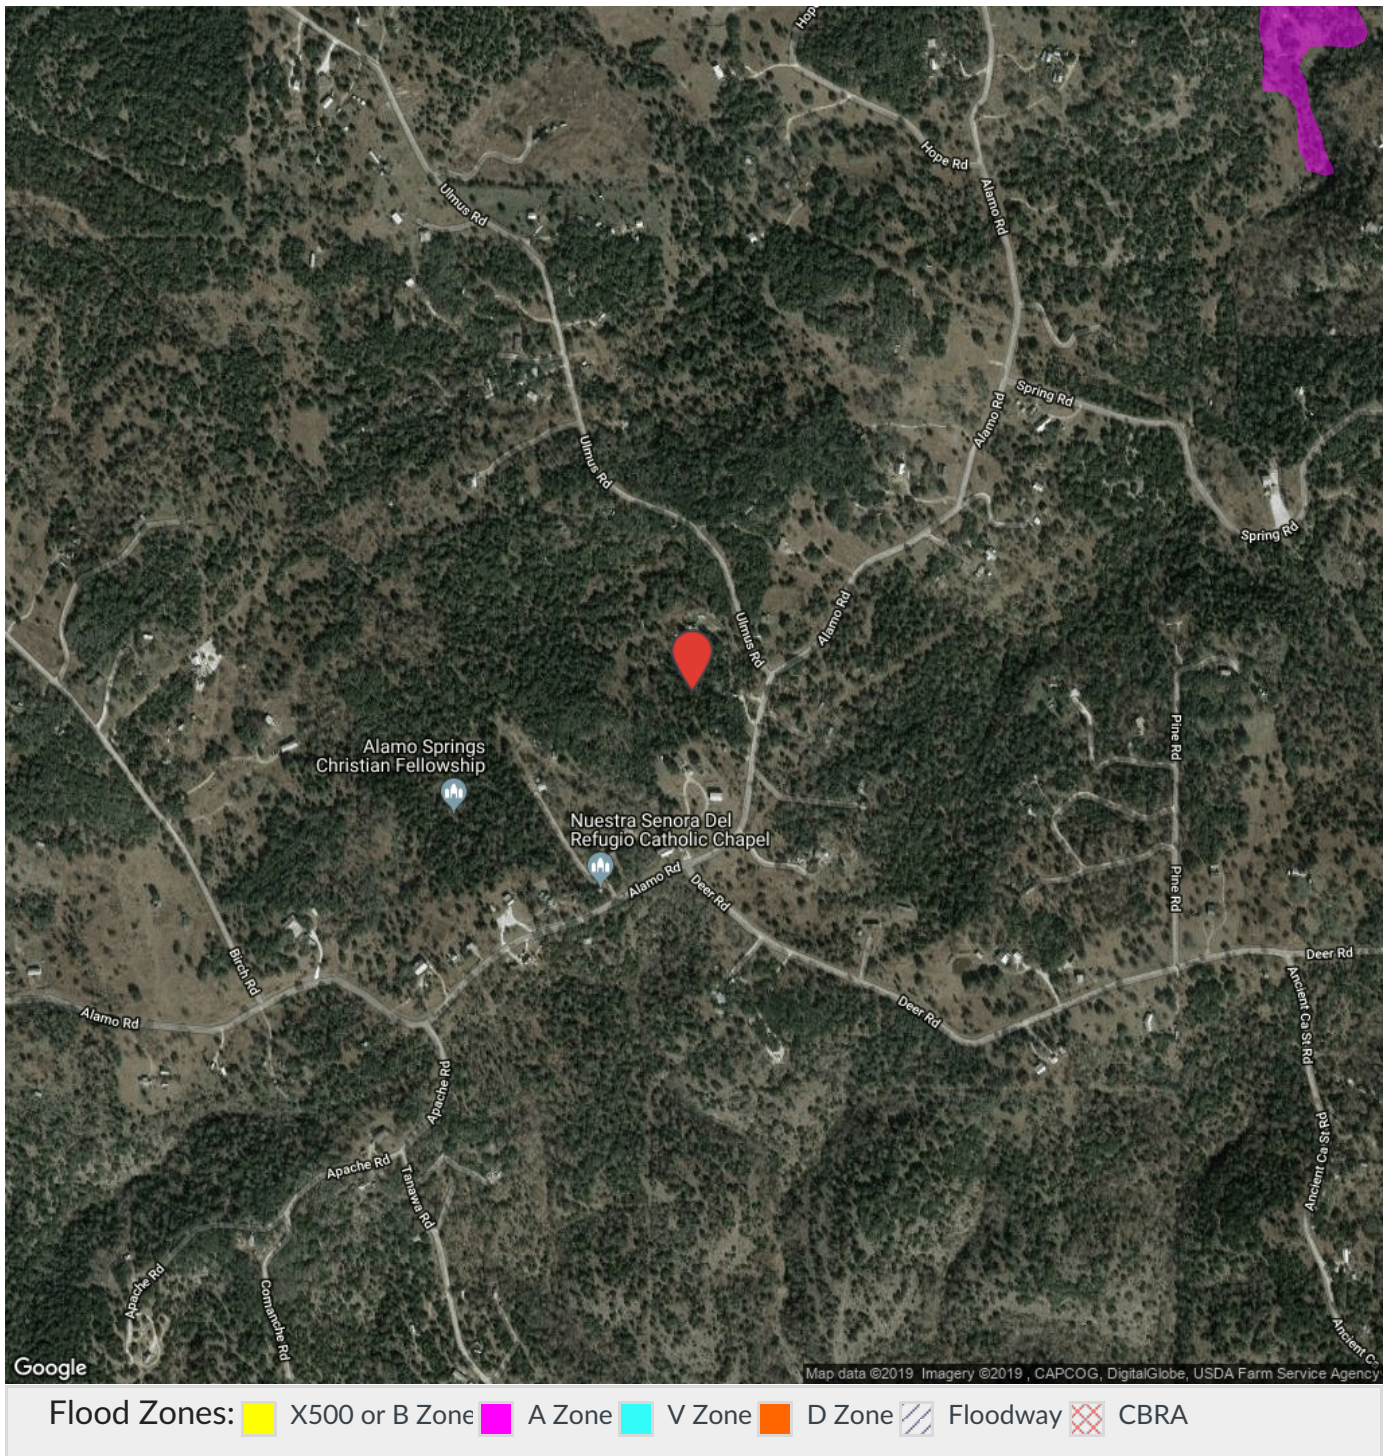

Overview Map

606 ALAMO RD FREDERICKSBURG, TX 78624

LOCATION ACCURACY: 📍 Excellent

Flood Zone Determination Report

Flood Zone Determination: **OUT**

PANEL DATE

December 17, 2010

MAP NUMBER

482590150F