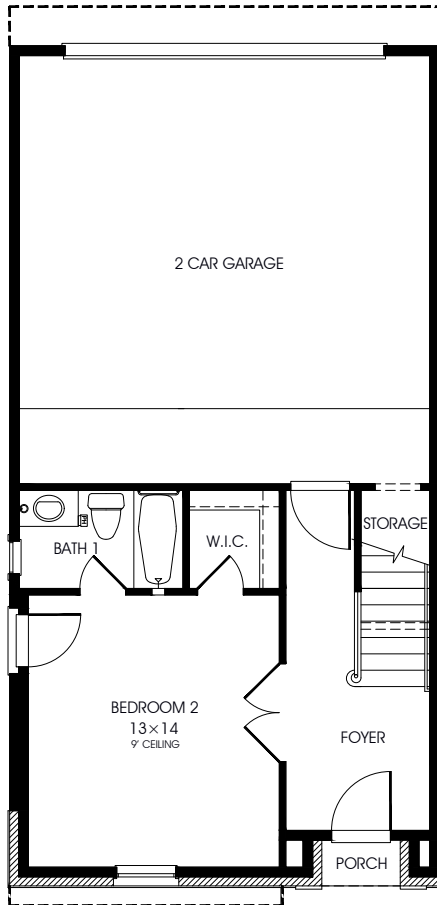

InTown HOMES

Northside Row Houses 1

2,310 sq. ft.

3 bed / 3.5 bath

First Floor
432 sq. ft.

Second Floor
939 sq. ft.

Third Floor
939 sq. ft.

intown-homes.com