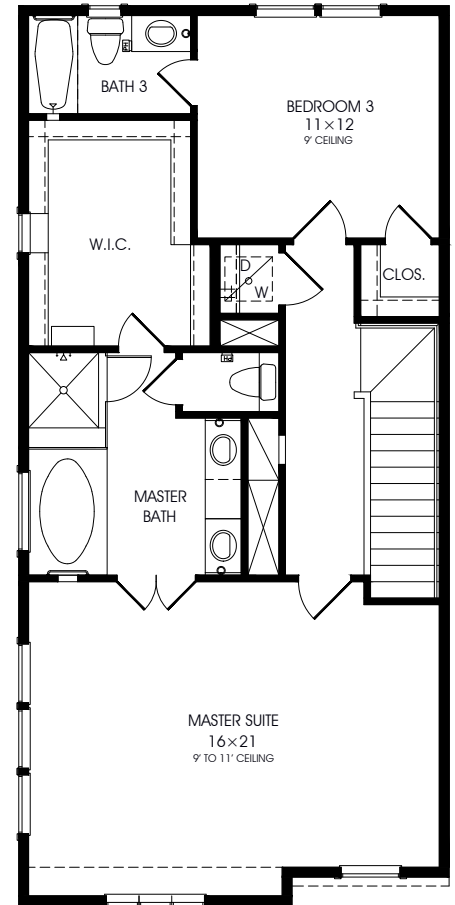

InTown HOMES

Northside Row Houses 1

2,310 sq. ft.

3 bed / 3.5 bath

First Floor
432 sq. ft.

Second Floor
939 sq. ft.

Third Floor
939 sq. ft.

intown-homes.com

All prices, features and plans are subject to change without notice. Square footage is approximate. No representation or warranties either expressed or implied are made as to the accuracy of the information herein or with respect to the suitability, usability, merchantability or conditions of any property herein described. All rights Reserved. InTownHomes 2013