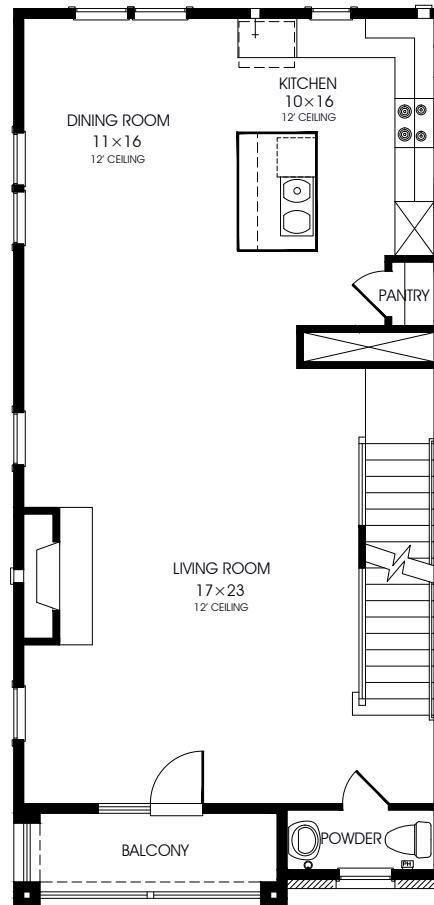

InTown HOMES

Northside Row Houses 1

2,310 sq. ft.

3 bed / 3.5 bath

First Floor
432 sq. ft.

Second Floor
939 sq. ft.

Third Floor
939 sq. ft.

intown-homes.com

All prices, features and plans are subject to change without notice. Square footage is approximate. No representation or warranties either expressed or implied are made as to the accuracy of the information herein or with respect to the suitability, usability, merchantability or conditions of any property herein described. All rights Reserved. InTownHomes 2013