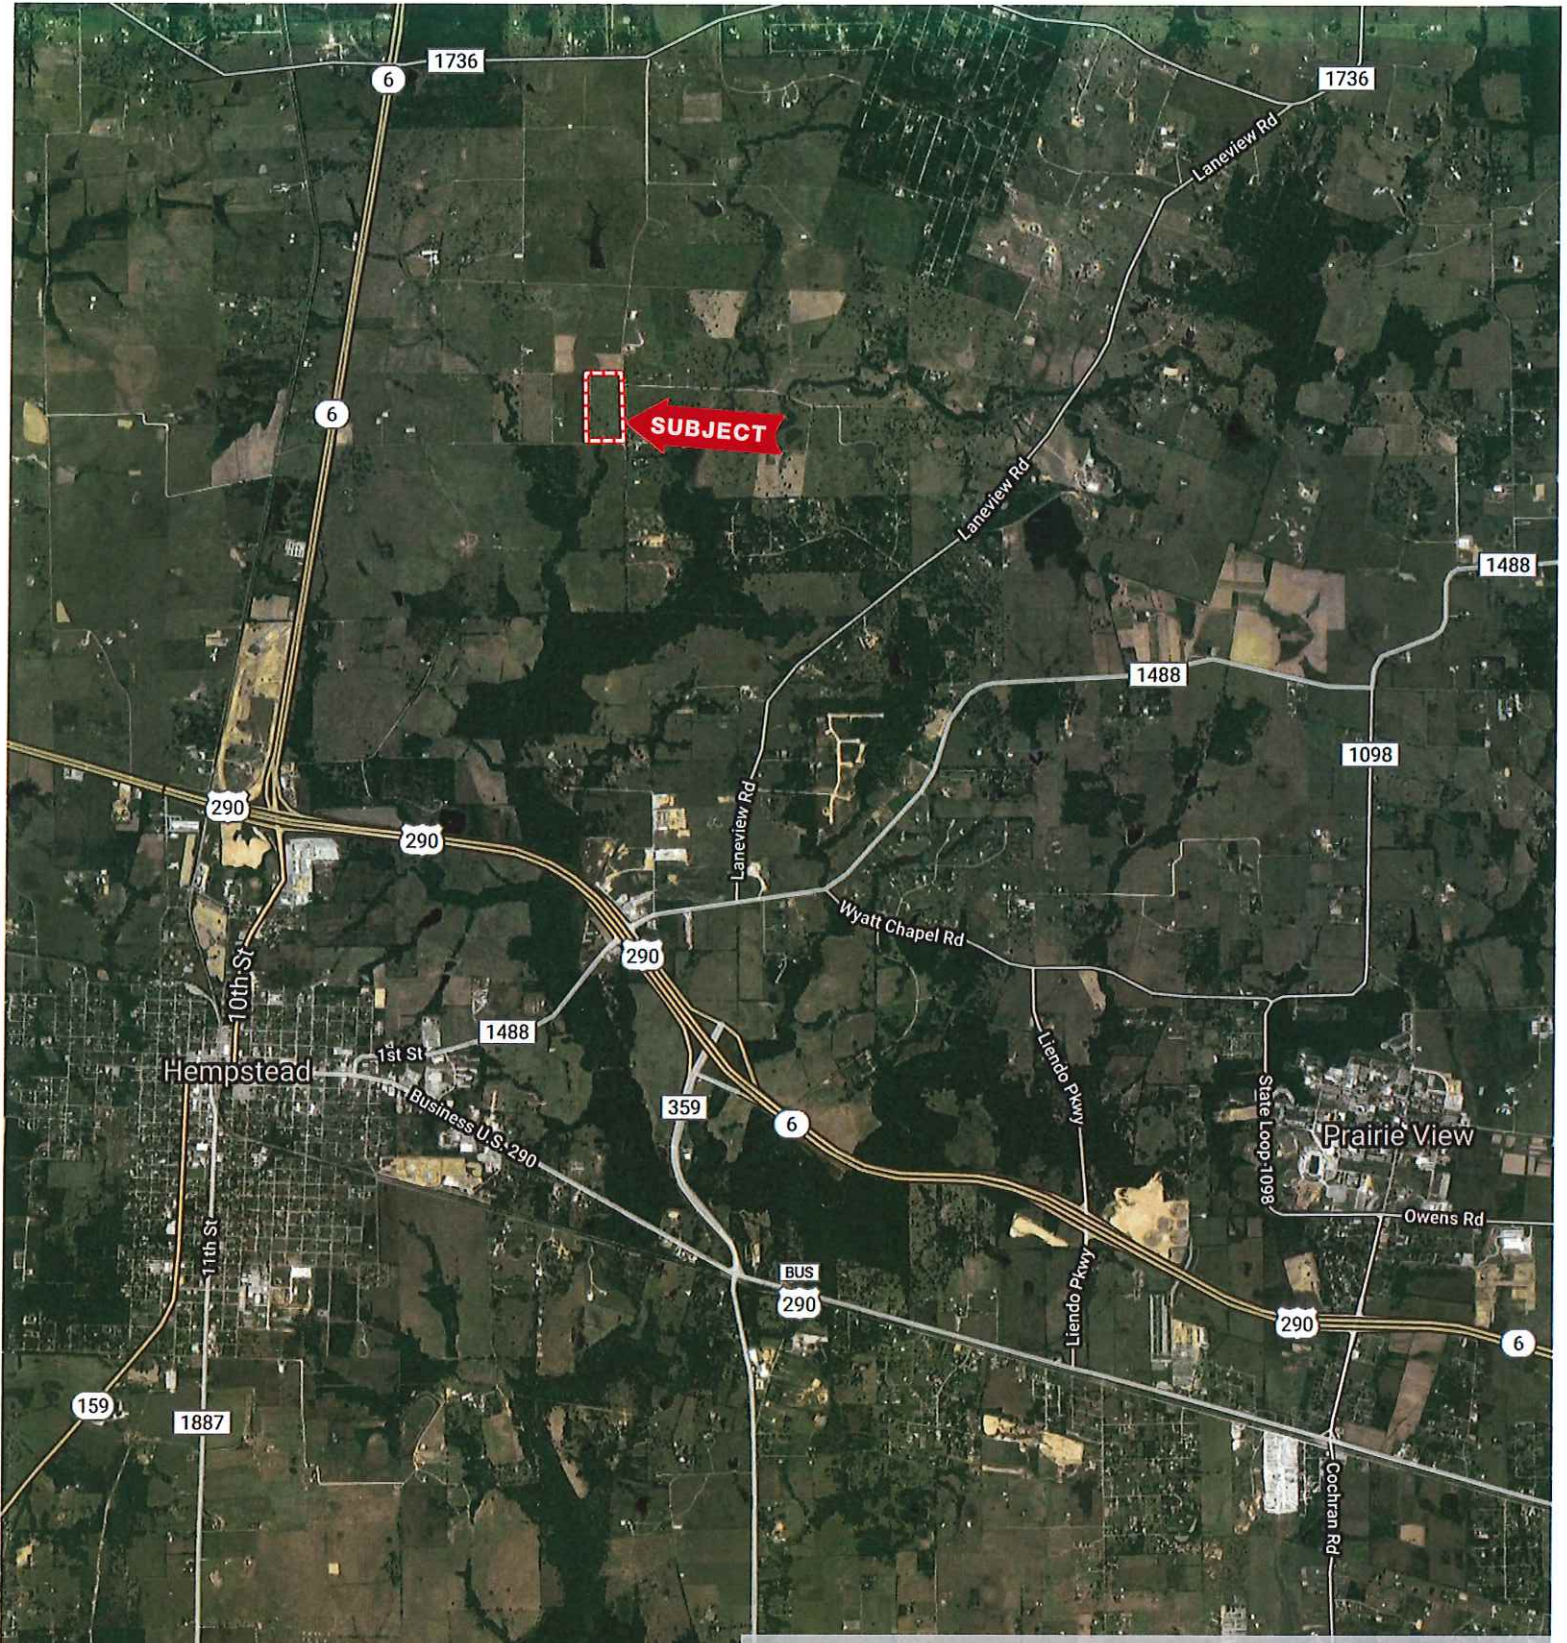

41224 Kelley Rd.
Waller County, Texas, AC +/-

Google
Pine Island - Brumlow 5000 10000 15000 20000ft
© 2025, Houston-Galveston Area Council, Landsat / Copernicus, Texas General Land Office, U.S. Geological Survey, USDA Farm Service Agency

 Boundary

 The information contained herein was obtained from sources deemed to be reliable. MapRight Services makes no warranties or guarantees as to the completeness or accuracy thereof.

41224 Kelley Rd.
Waller County, Texas, AC +/-

- Boundary
- 100 Year Floodplain
- 500 Year Floodplain
- Floodway
- Special
- Unmapped/ Not

The information contained herein was obtained from sources deemed to be reliable. MapRight Services makes no warranties or guarantees as to the completeness or accuracy thereof.