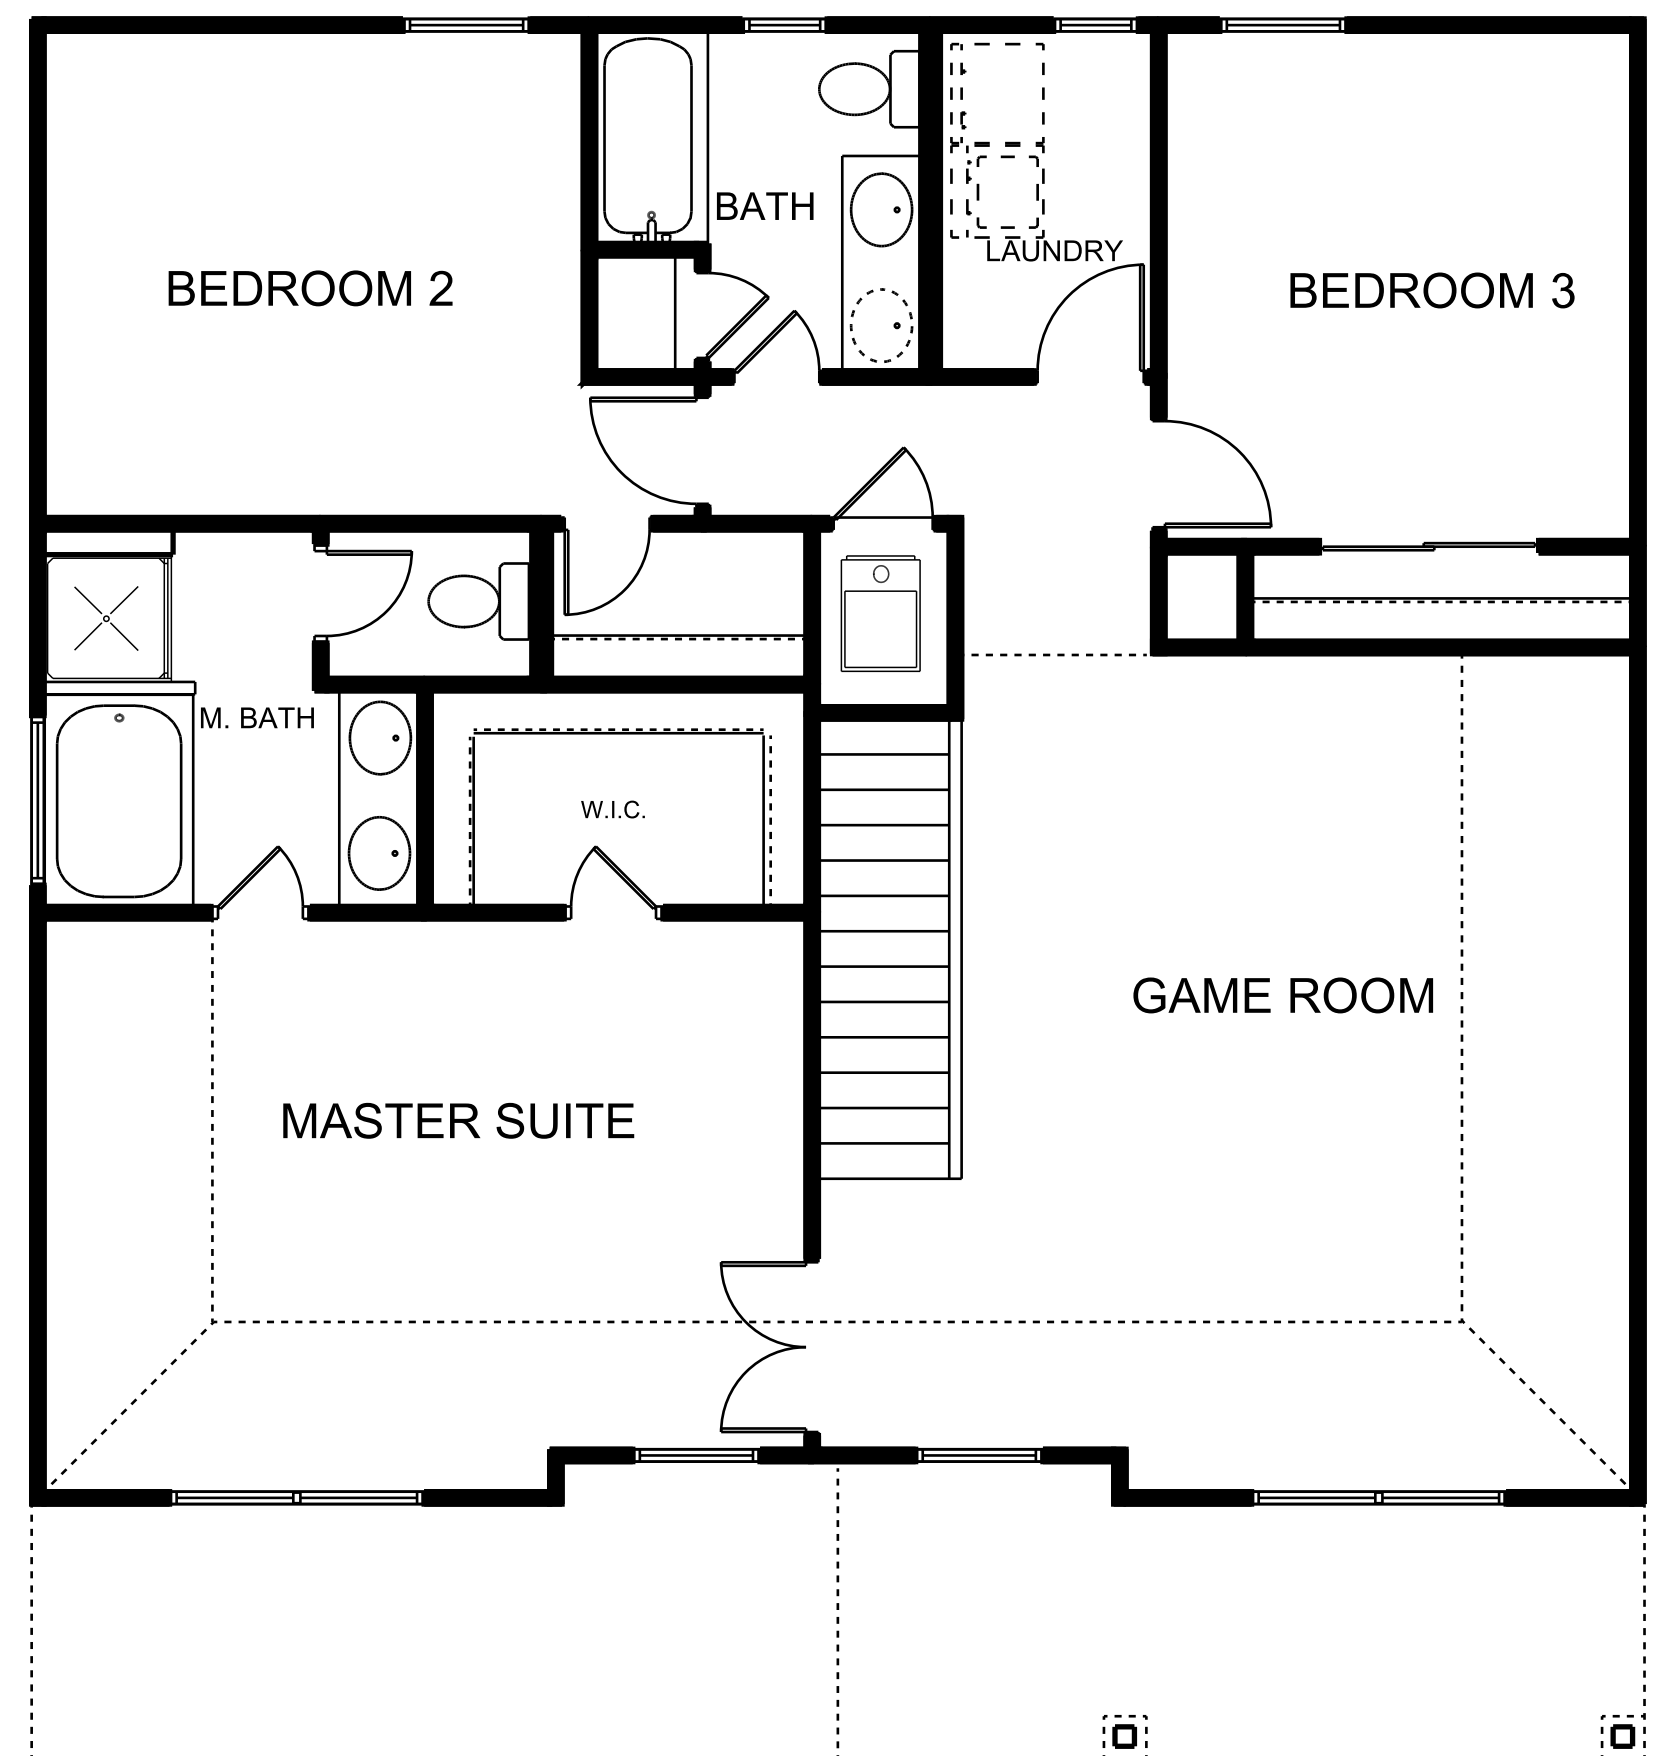

FIRST FLOOR

SECOND FLOOR

*Saratoga*  
H O M E S

Texas • New Mexico • Illinois

GLENDALE LAKES  
PLAN 2367 B

4 Bedrooms - 2 1/2 Baths - 2367 sq.ft.

© 2017 SARATOGA HOMES. FLOOR PLANS ARE SUBJECT TO CHANGES AND MODIFICATIONS WITHOUT NOTICE. ALL SQUARE FOOTAGE AND DIMENSIONS ARE APPROXIMATE.