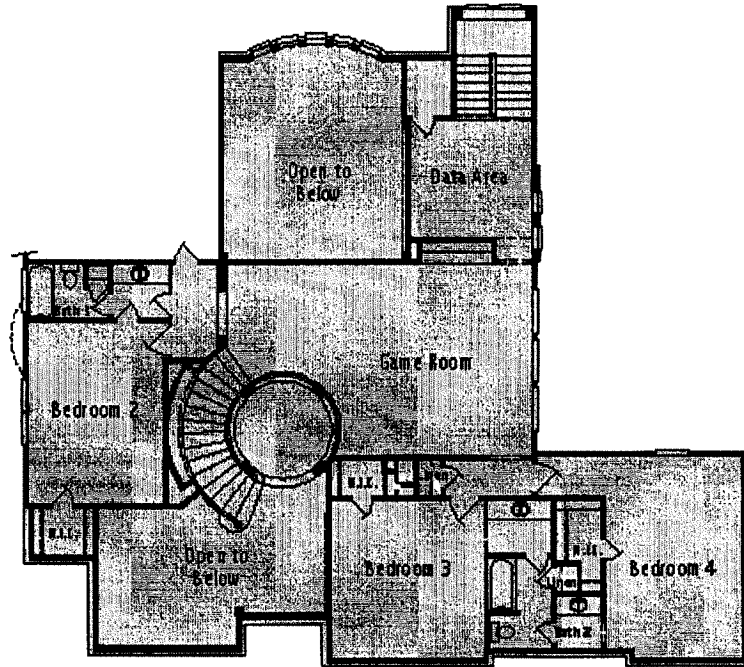

Community Sales Counselors

George Agnello

Live Your Dreams

- Map
- Community Details
- Available Homes
- Plans
- Features
- Financing

Plan Details

Design 9255/9255

Appr. Sq. Ft.: 4429
Stories: 2
Bedrooms: 4
Master: Down
Baths (f/h): 3/1
Garage: 4

- [Add to My Portfolio](#)
- [Brochure](#)
- [Payment Calculator](#)
- [Online Design Studio](#)

Click to View: [Floor Plan](#) | [Options](#) | [Elevations \(3\)](#) | [Virtual Tours \(6\)](#)

First Floor