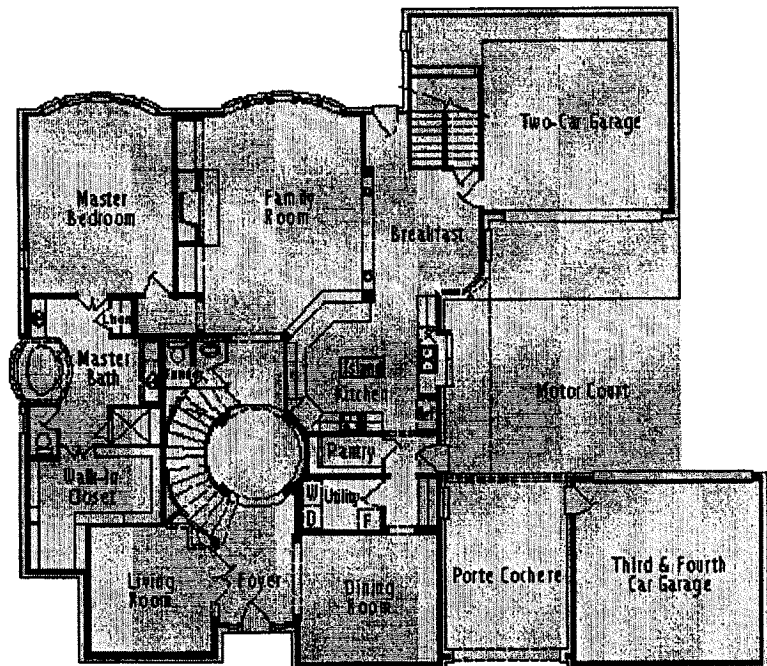

Community Sales Counselors

George Agnello

Live Your Dreams

- Map
- Community Details
- Available Homes
- Plans
- Features
- Financing

Plan Details

Design 9255/9255

Appr. Sq. Ft.: 4429
Stories: 2
Bedrooms: 4
Master: Down
Baths (f/h): 3/1
Garage: 4

- [Add to My Portfolio](#)
- [Brochure](#)
- [Payment Calculator](#)
- [Online Design Studio](#)

Click to View: [Floor Plan](#) | [Options](#) | [Elevations \(3\)](#) | [Virtual Tours \(6\)](#)

First Floor