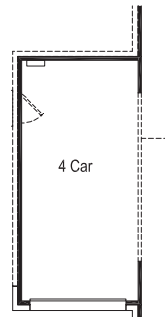

Opt 9'x8' Sliding Glass Doors @ Casual Dining

Opt 36" Outdoor Fireplace

Opt Ext Owner's Suite

Opt Shower 1 @ Owner's Bath

Opt Bay Window @ Owner's Suite

Opt Gourmet Kitchen 3

Opt Gourmet Kitchen 2

Opt Gourmet Kitchen 1

Opt 4 Car

Opt 5' Garage Side Storage

Opt Bed 5 / Bath 4 ilo of Tandem

Opt 4' Extension @ 2 Car

Opt Int Fireplace - Corner

Opt Wine Cabs

Opt 42" Door @ Entry

Opt Dual Owner's Suite on 2nd Floor