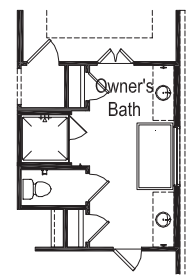

Sapphire

ELEVATION B (Shown with Optional Stone)

ELEVATION D

ELEVATION E (Shown with Optional Stone)

ELEVATION F

Opt Free-Standing Tub @ Owner's Bath

Opt Drop-In Tub @ Owner's Bath

Opt Cvd Outdoor Living 1

Opt 9'x8' Sliding Glass Doors @ Casual Dining

Opt 36" Outdoor Fireplace

Opt Ext Owner's Suite

Opt Shower 1 @ Owner's Bath

Opt Bay Window @ Owner's Suite

Opt Gourmet Kitchen 3

Opt Gourmet Kitchen 2

Opt Gourmet Kitchen 1

Opt 4 Car

Opt 5' Garage Side Storage

Opt Bed 5 / Bath 4 ilo of Tandem

Opt 4' Extension @ 2 Car

Opt Int Fireplace - Corner

Opt Wine Cabs

Opt 42" Door @ Entry

Opt Dual Owner's Suite on 2nd Floor