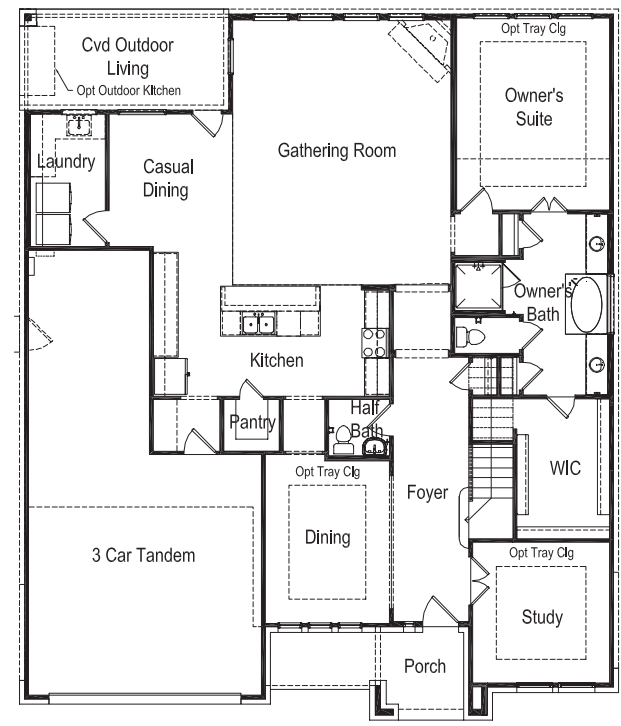

Sapphire

ELEVATION B (Shown with Optional Stone)

ELEVATION D

ELEVATION E (Shown with Optional Stone)

ELEVATION F

Opt Free-Standing Tub @ Owner's Bath

Opt Drop-In Tub @ Owner's Bath

Opt Cvd Outdoor Living 1

Opt 9'x8' Sliding Glass Doors @ Casual Dining

Opt 36" Outdoor Fireplace

Opt Ext Owner's Suite

Opt Shower 1 @ Owner's Bath

Opt Bay Window @ Owner's Suite

Opt Gourmet Kitchen 3

Opt Gourmet Kitchen 2

Opt Gourmet Kitchen 1

Opt 4 Car

Opt 5' Garage Side Storage

Opt Bed 5 / Bath 4 ilo of Tandem

Opt 4' Extension @ 2 Car

Opt Int Fireplace - Corner

Opt Wine Cabs

Opt 42" Door @ Entry

Opt Dual Owner's Suite on 2nd Floor

FIRST FLOOR/OPTIONS

SECOND FLOOR/OPTIONS