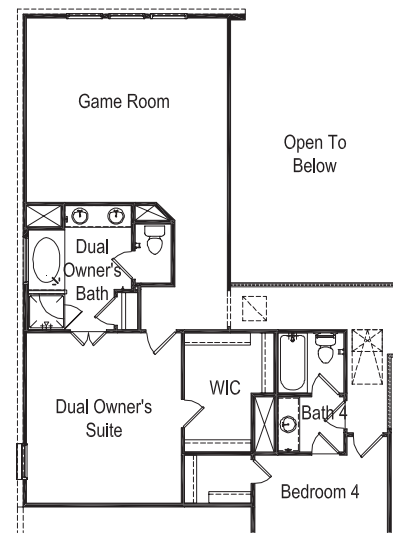

Opt 9'x8' Sliding Glass Doors @ Casual Dining

Opt 36" Outdoor Fireplace

Opt Ext Owner's Suite

Opt Shower 1 @ Owner's Bath

Opt Bay Window @ Owner's Suite

Opt Gourmet Kitchen 3

Opt Gourmet Kitchen 2

Opt Gourmet Kitchen 1

Opt 4 Car

Opt 5' Garage Side Storage

Opt Bed 5 / Bath 4 ilo of Tandem

Opt 4' Extension @ 2 Car

Opt Int Fireplace - Corner

Opt Wine Cabs

Opt 42" Door @ Entry

Opt Dual Owner's Suite on 2nd Floor

FIRST FLOOR/OPTIONS

SECOND FLOOR/OPTIONS