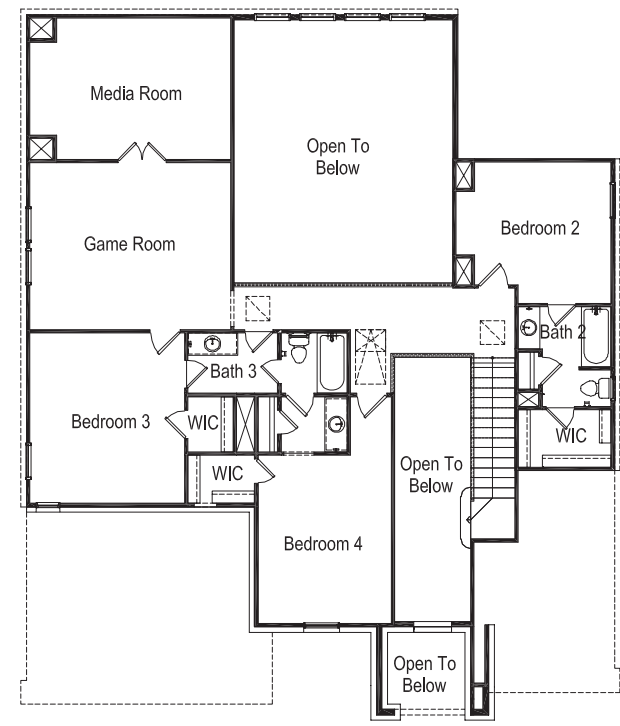

Opt 9'x8' Sliding Glass Doors @ Casual Dining

Opt 36" Outdoor Fireplace

Opt Ext Owner's Suite

Opt Shower 1 @ Owner's Bath

Opt Bay Window @ Owner's Suite

Opt Gourmet Kitchen 3

Opt Gourmet Kitchen 2

Opt Gourmet Kitchen 1

Opt 4 Car

Opt 5' Garage Side Storage

Opt Bed 5 / Bath 4 ilo of Tandem

Opt 4' Extension @ 2 Car

Opt Int Fireplace - Corner

Opt Wine Cabs

Opt 42" Door @ Entry

Opt Dual Owner's Suite on 2nd Floor

FIRST FLOOR/OPTIONS

SECOND FLOOR/OPTIONS