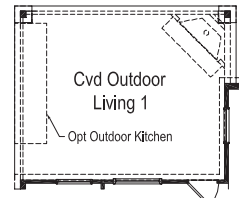

Sapphire

ELEVATION B (Shown with Optional Stone)

ELEVATION D

ELEVATION E (Shown with Optional Stone)

ELEVATION F

Opt Free-Standing Tub @ Owner's Bath

Opt Drop-In Tub @ Owner's Bath

Opt Cvd Outdoor Living 1

Opt 9'x8' Sliding Glass Doors @ Casual Dining

Opt 36" Outdoor Fireplace

Opt Ext Owner's Suite

Opt Shower 1 @ Owner's Bath

Opt Bay Window @ Owner's Suite

Opt Gourmet Kitchen 3

Opt Gourmet Kitchen 2

Opt Gourmet Kitchen 1