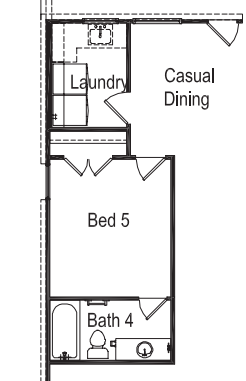

Opt 9'x8' Sliding Glass Doors @ Casual Dining

Opt 36" Outdoor Fireplace

Opt Ext Owner's Suite

Opt Shower 1 @ Owner's Bath

Opt Bay Window @ Owner's Suite

Opt Gourmet Kitchen 3

Opt Gourmet Kitchen 2

Opt Gourmet Kitchen 1

Opt 4 Car

Opt 5' Garage Side Storage

Opt Bed 5 / Bath 4 ilo of Tandem

Opt 4' Extension @ 2 Car

Opt Int Fireplace - Corner

Opt Wine Cabs

Opt 42" Door @ Entry

Opt Dual Owner's Suite on 2nd Floor