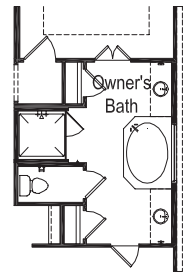

Sapphire

ELEVATION B (Shown with Optional Stone)

ELEVATION D

ELEVATION E (Shown with Optional Stone)

ELEVATION F

Opt Free-Standing Tub @ Owner's Bath

Opt Drop-In Tub @ Owner's Bath

Opt Cvd Outdoor Living 1

Opt 9'x8' Sliding Glass Doors @ Casual Dining

Opt 36" Outdoor Fireplace

Opt Ext Owner's Suite

Opt Shower 1 @ Owner's Bath

Opt Bay Window @ Owner's Suite

Opt Gourmet Kitchen 3

Opt Gourmet Kitchen 2

Opt Gourmet Kitchen 1

Opt 4 Car

Opt 5' Garage Side Storage

Opt Bed 5 / Bath 4 ilo of Tandem

Opt 4' Extension @ 2 Car

Opt Int Fireplace - Corner

Opt Wine Cabs

Opt 42" Door @ Entry

Opt Dual Owner's Suite on 2nd Floor