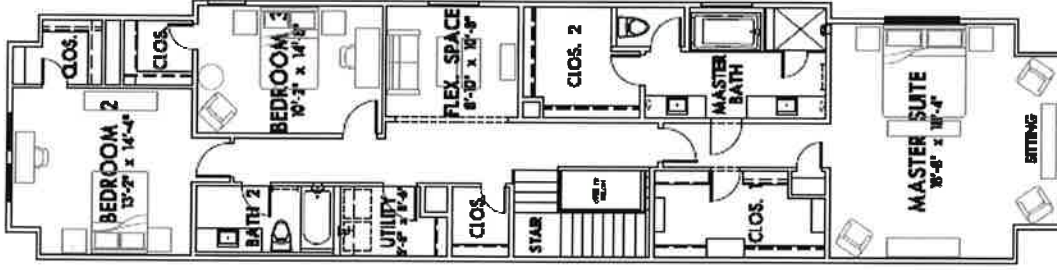

FIRST FLOOR

SECOND FLOOR

SQUARE FOOTAGES	
FIRST FLOOR:	922
SECOND FLOOR:	1632
TOTAL LIVING:	2554 S.F.

OLIVE STREET LANDING