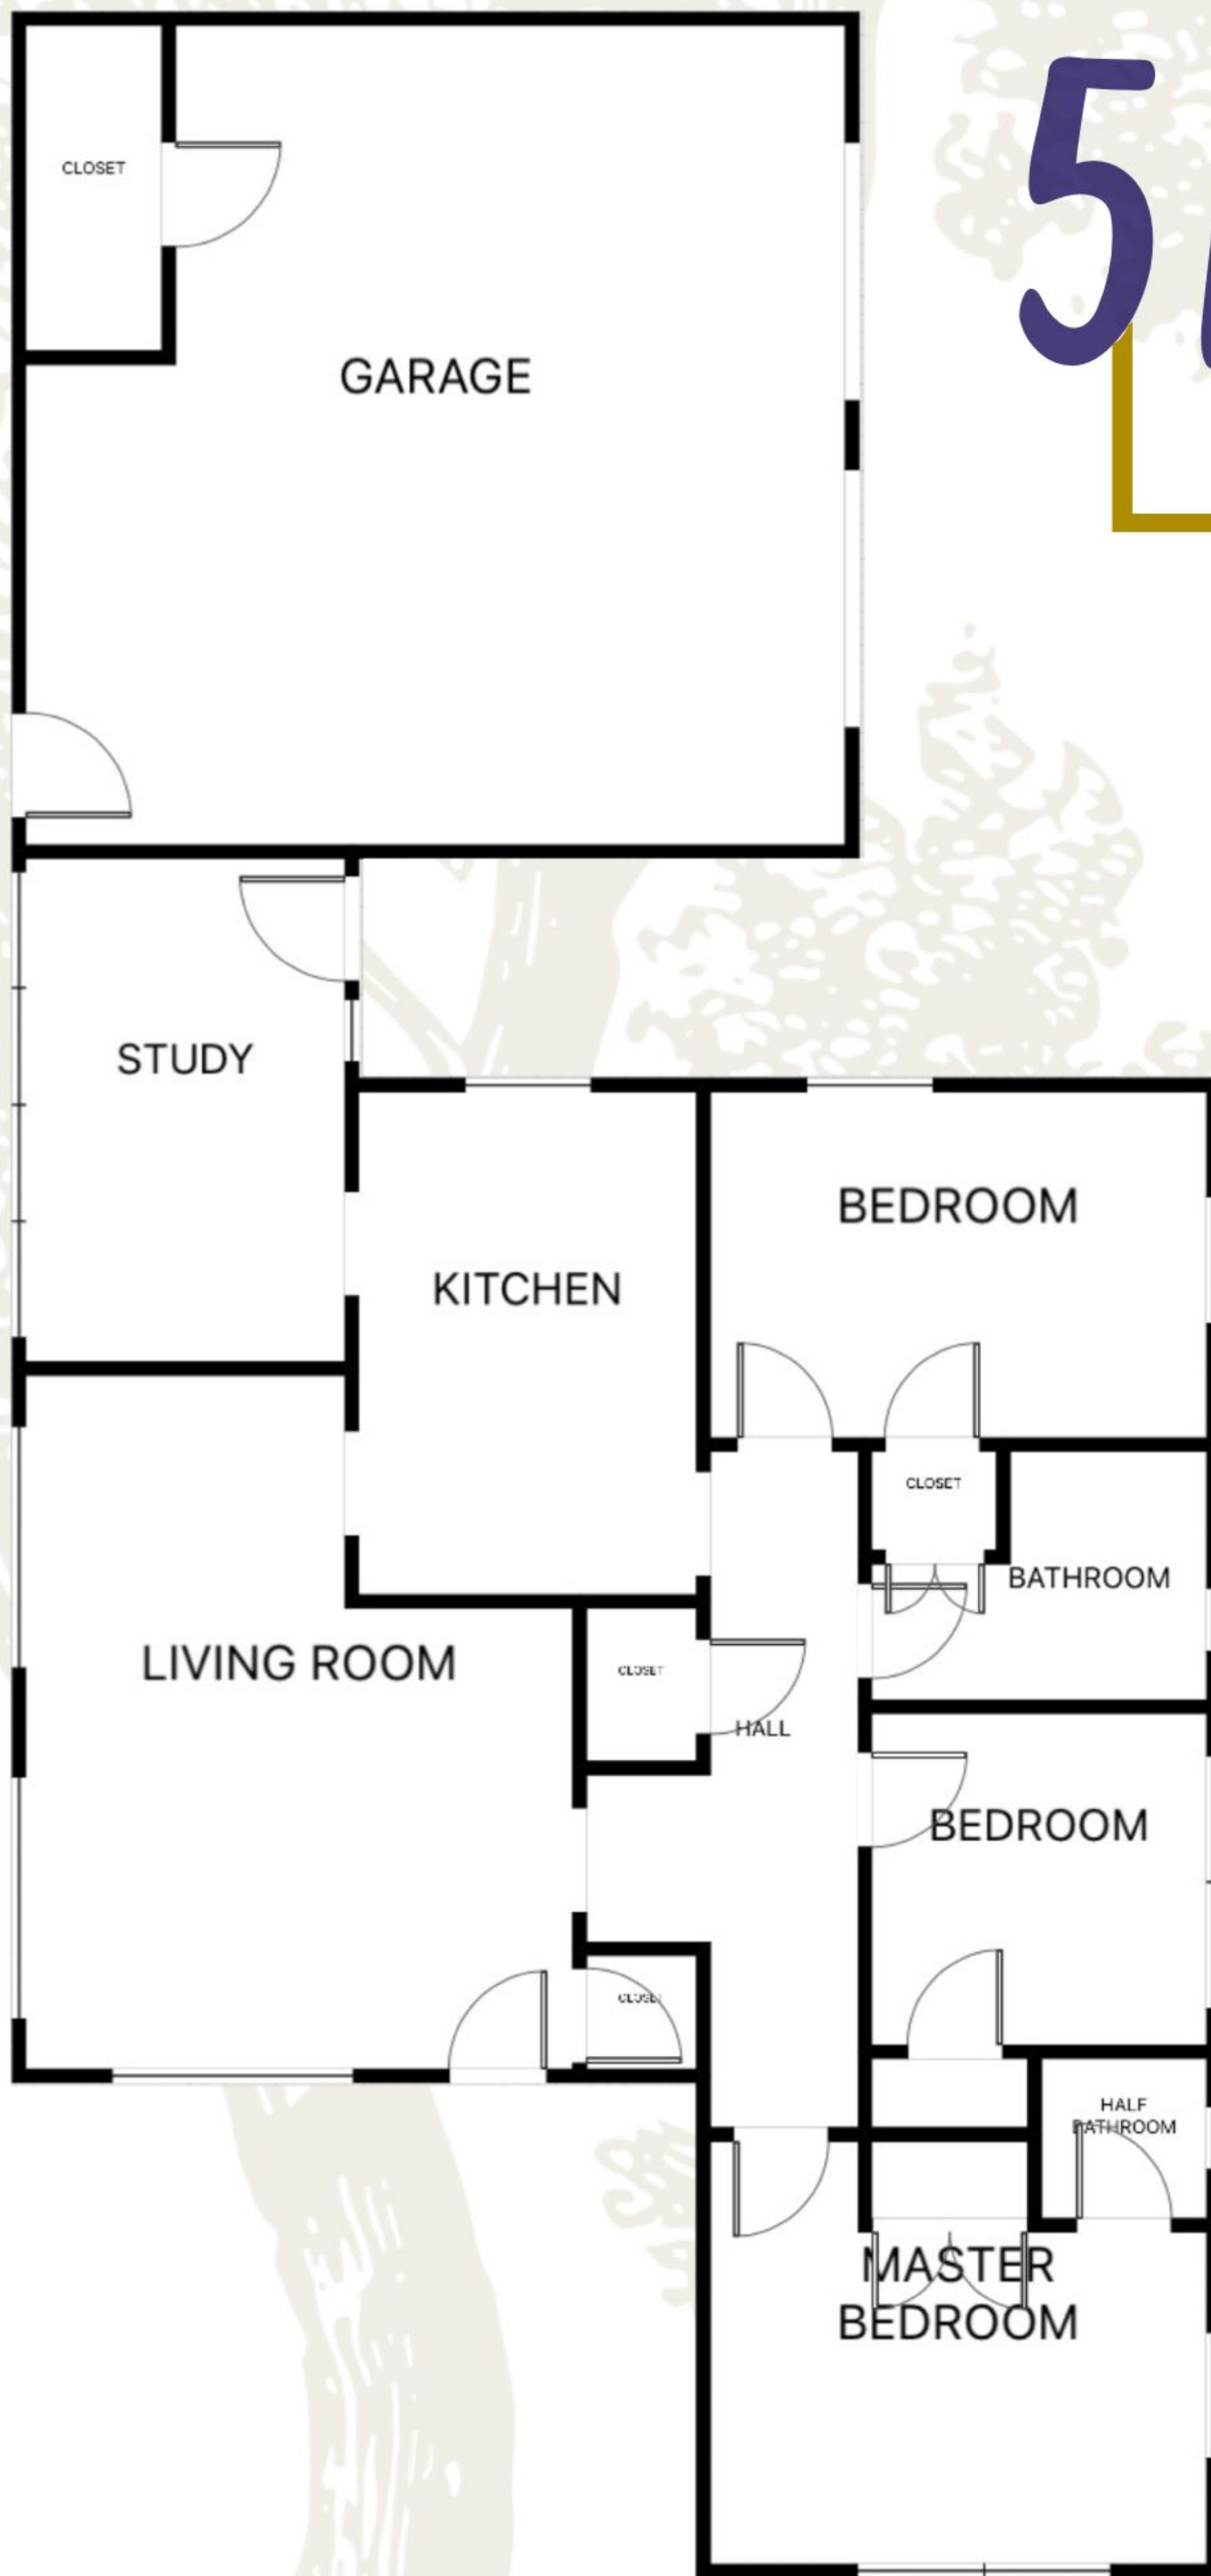

5102 LIDO LN

1306 SF HOME

6865 SF CORNER LOT

3/4 BED

1.5 BATH

2 CAR GARAGE