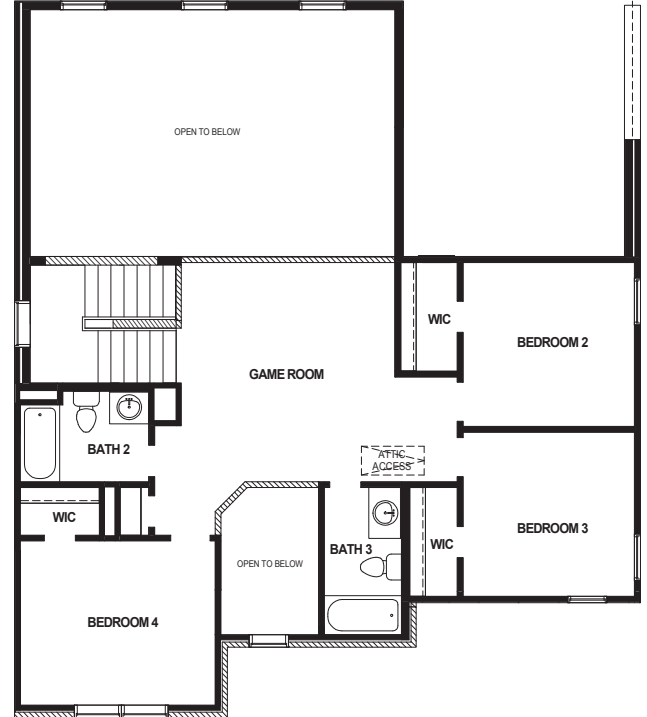

FIRST FLOOR PLAN

SECOND FLOOR PLAN

OPTIONAL 30" X 60" TUB &  
 36" X 36" SHOWER