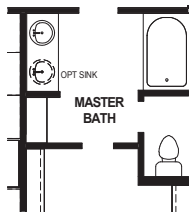

FIRST FLOOR PLAN

SECOND FLOOR PLAN

OPTIONAL 30" X 60" TUB &  
 36" X 36" SHOWER