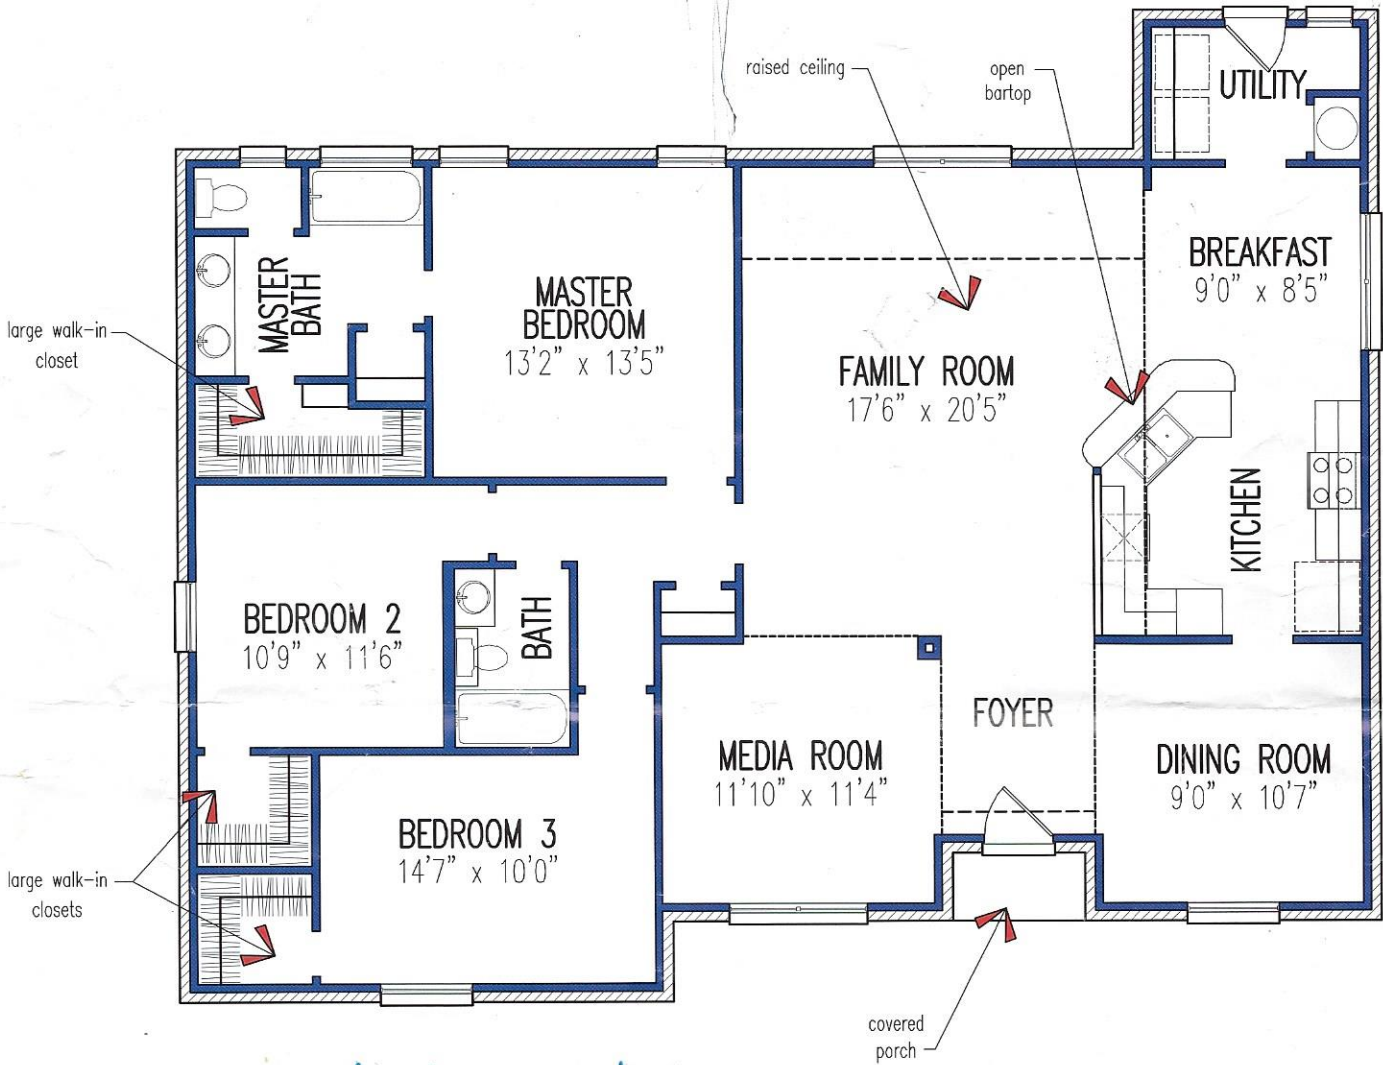

Melrose

move utility rm door to side wall were wld currently is

Visit a Model Home Park near you or www.TilsonHome.com

▶ Approx. 1,884 sq. ft. of living area.

▶ Porch size varies with elevation.

Central Texas		
Boerne 800-929-4663	San Marcos 800-929-2458	Georgetown 888-816-2997
Gulf Coast		
Angleton 800-275-0261	Bryan 800-275-8576	Houston 800-683-5171
Dallas/Ft. Worth MetroPlex		
McKinney 800-291-6812	Weatherford 800-807-8093	