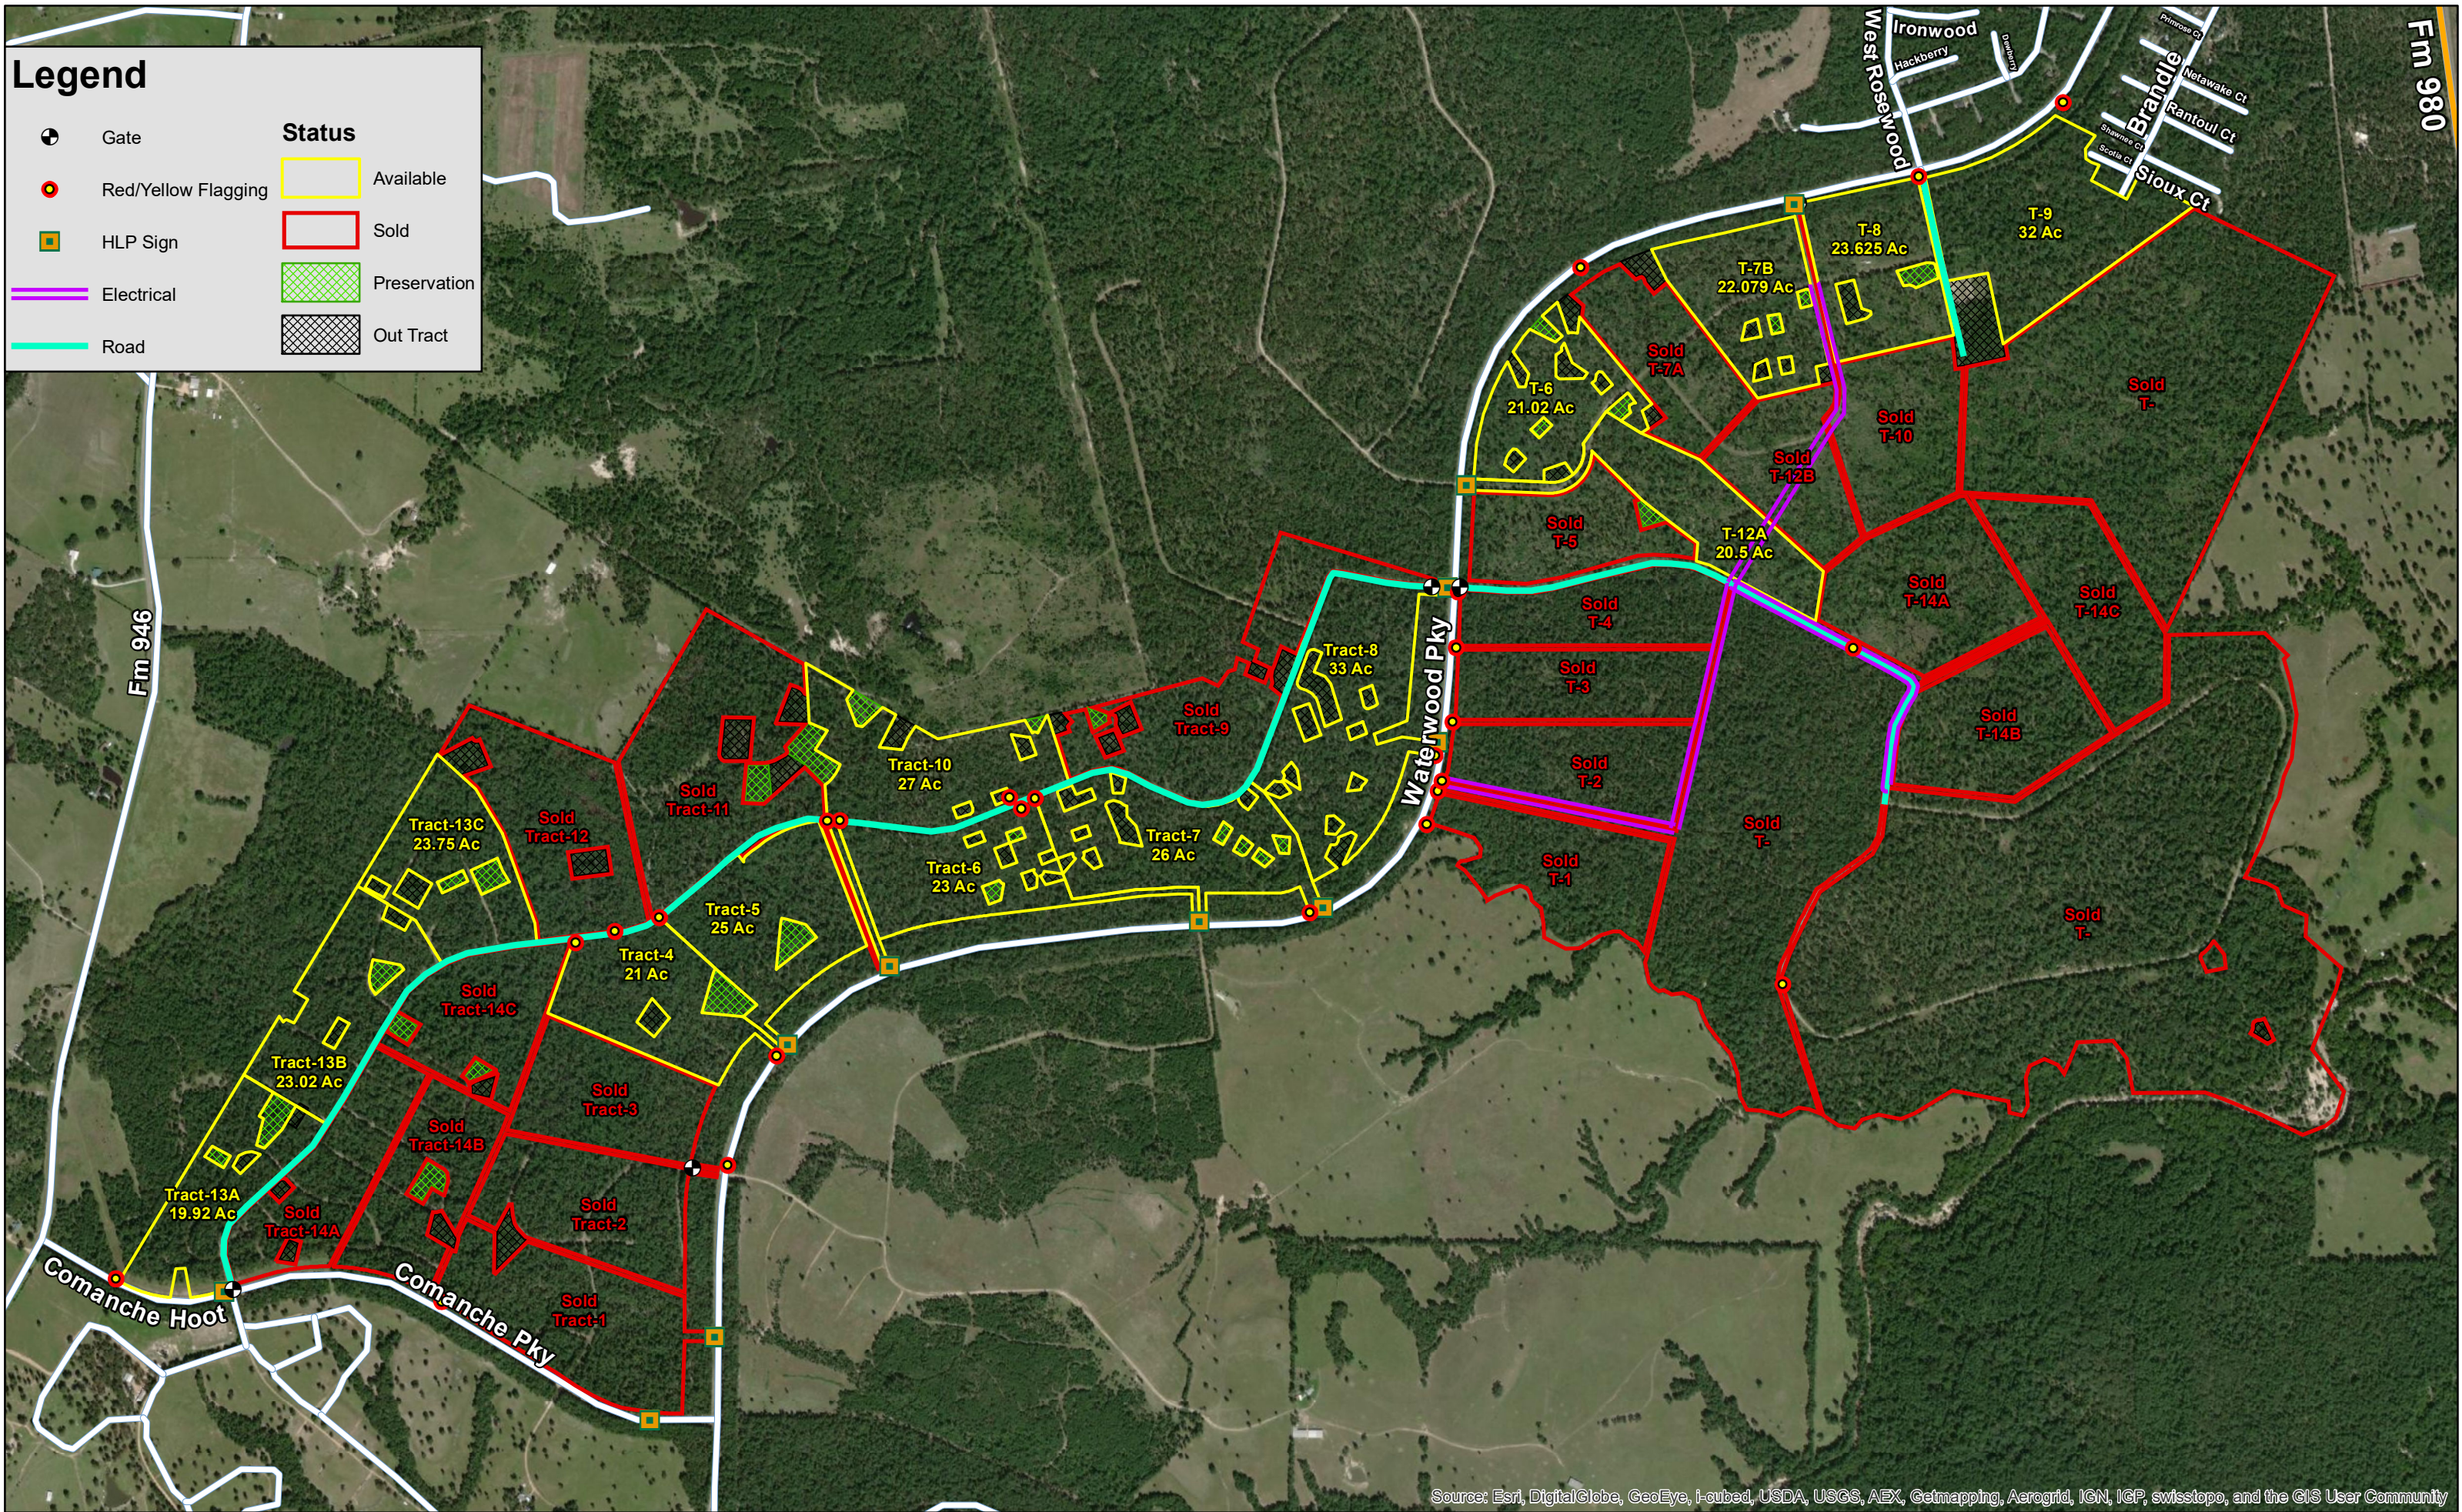

Legend

-  Gate
 -  Red/Yellow Flagging
 -  HLP Sign
 -  Electrical
 -  Road
- | Status | |
|---|--------------|
|  | Available |
|  | Sold |
|  | Preservation |
|  | Out Tract |

Source: Esri, DigitalGlobe, GeoEye, i-cubed, USDA, USGS, AEX, Getmapping, Aerogrid, IGN, IGP, swisstopo, and the GIS User Community

Waterwood Subdivision, San Jacinto Co., TX

For illustration purposes only. Updated: 1/21/2021