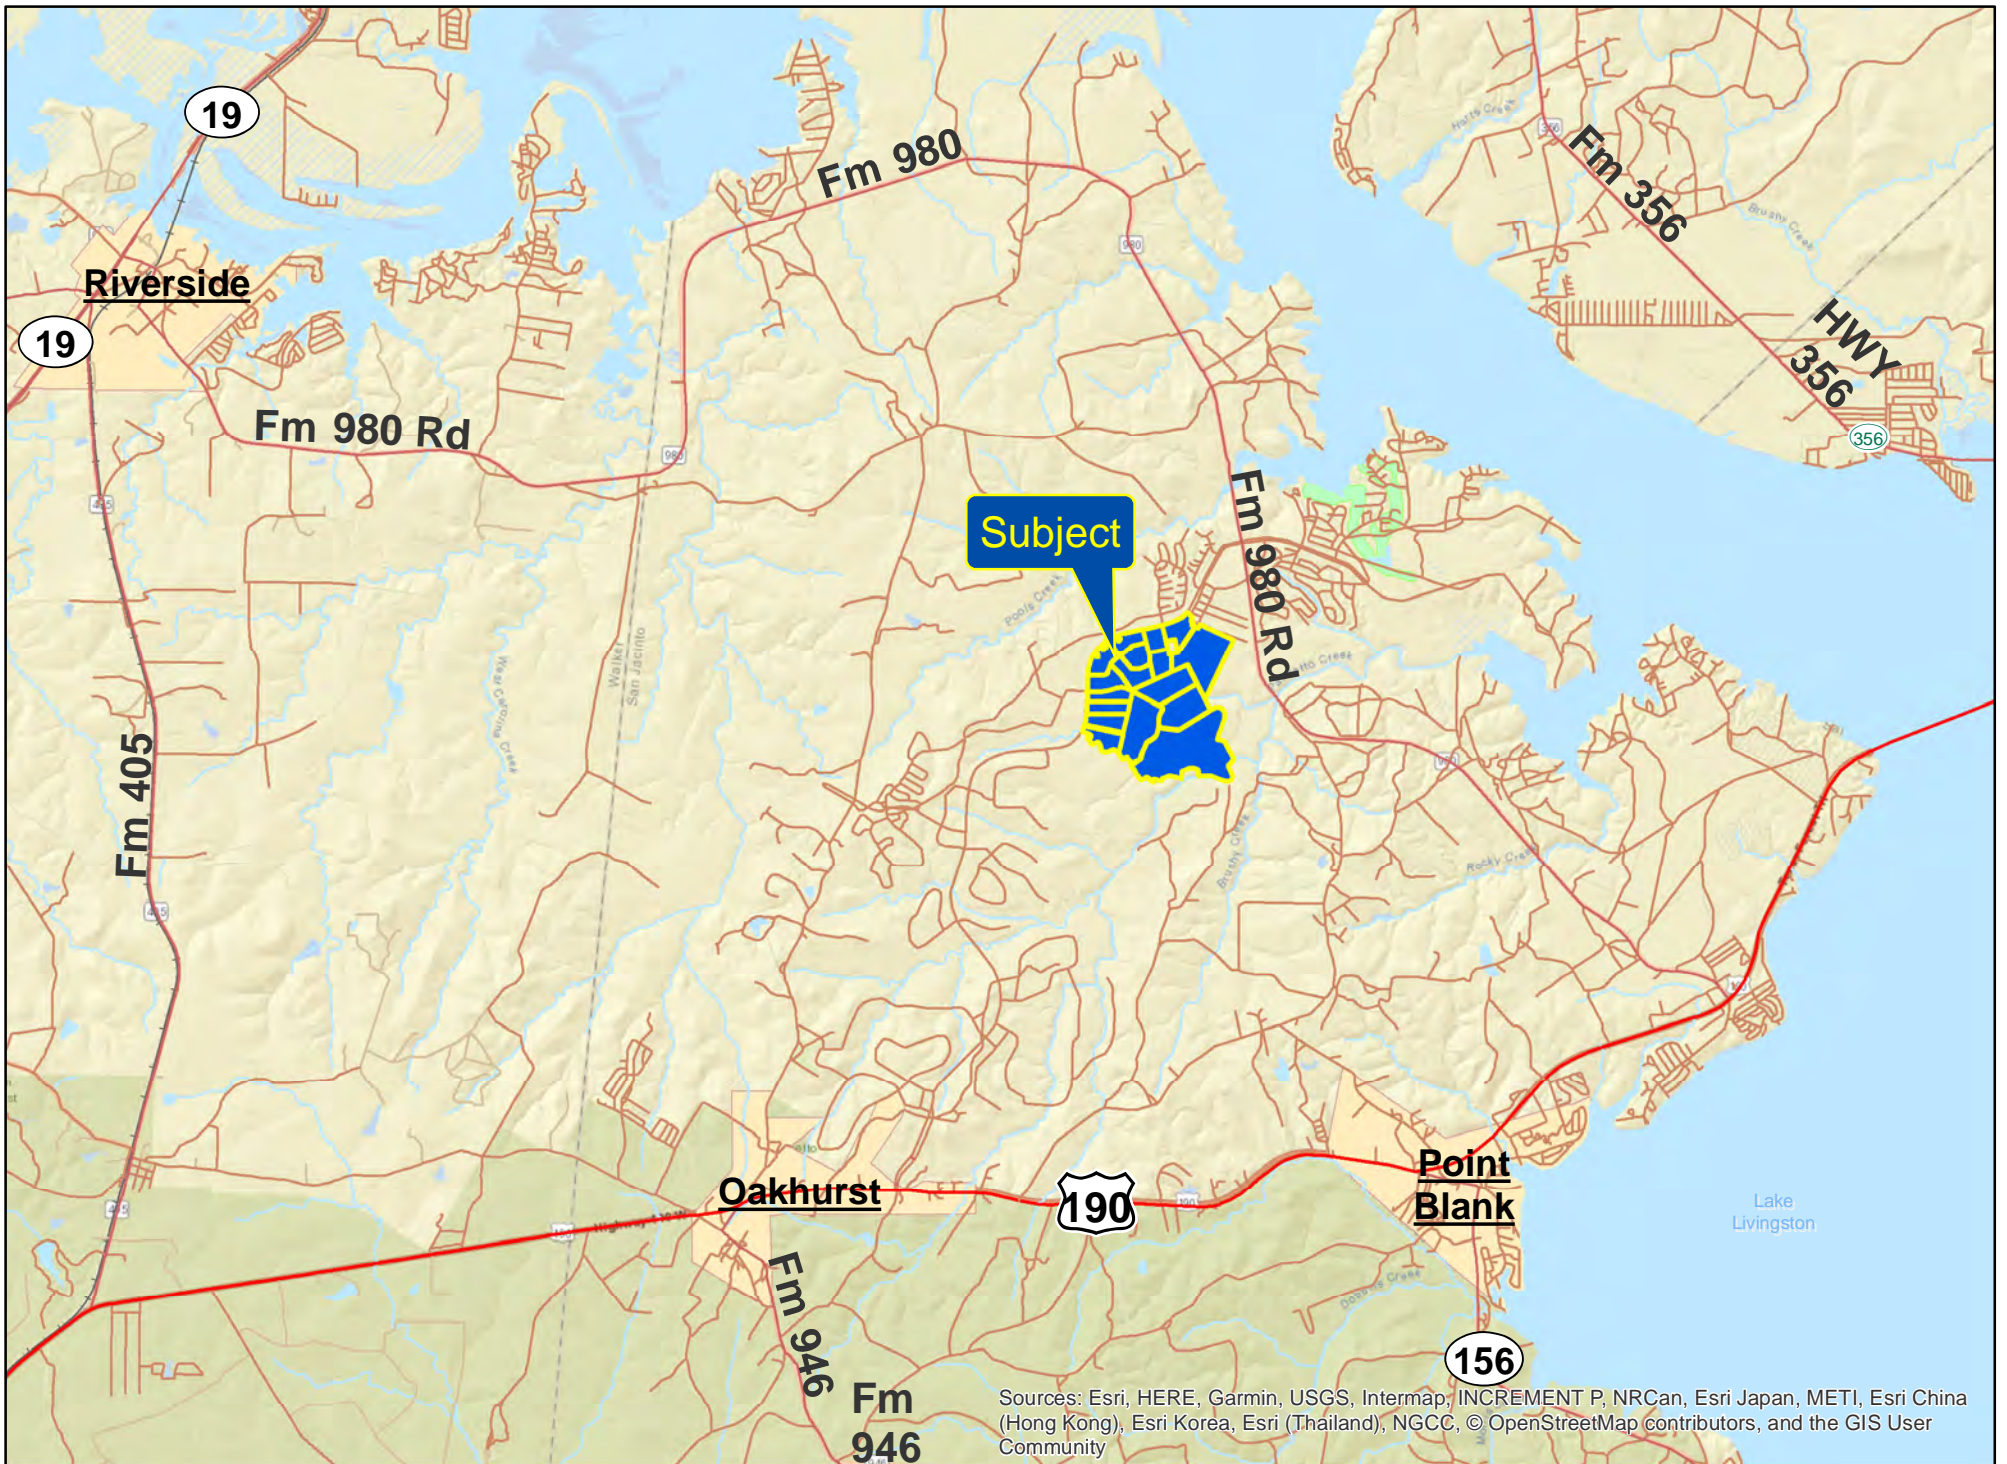

Legend

-  Conservation
-  Gate
-  HLP Sign
-  Red/Yellow Striped Tape

Sources: Esri, HERE, Garmin, USGS, Intermap, INCREMENT P, NRCan, Esri Japan, METI, Esri China (Hong Kong), Esri Korea, Esri (Thailand), NGCC, © OpenStreetMap contributors, and the GIS User Community

Waterwood, San Jacinto Co., TX

For illustration purposes only.

Subject

Waterwood, San Jacinto Co., TX

Sources: Esri, HERE, Garmin, USGS, Intermap, INCREMENT P, NRCan, Esri Japan, METI, Esri China (Hong Kong), Esri Korea, Esri (Thailand), NGCC, © OpenStreetMap contributors, and the GIS User Community

For illustration purposes only.

Subject

Onalaska

Huntsville

Livingston

Bryan

College Station

Conroe

The Woodlands

Houston

Baytown

Waterwood, San Jacinto Co., TX

Sources: Esri, HERE, Garmin, USGS, Intermap, INCREMENT P, NRCan, Esri Japan, METI, Esri China (Hong Kong), Esri Korea, Esri (Thailand), NGCC, © OpenStreetMap contributors, and the GIS User Community