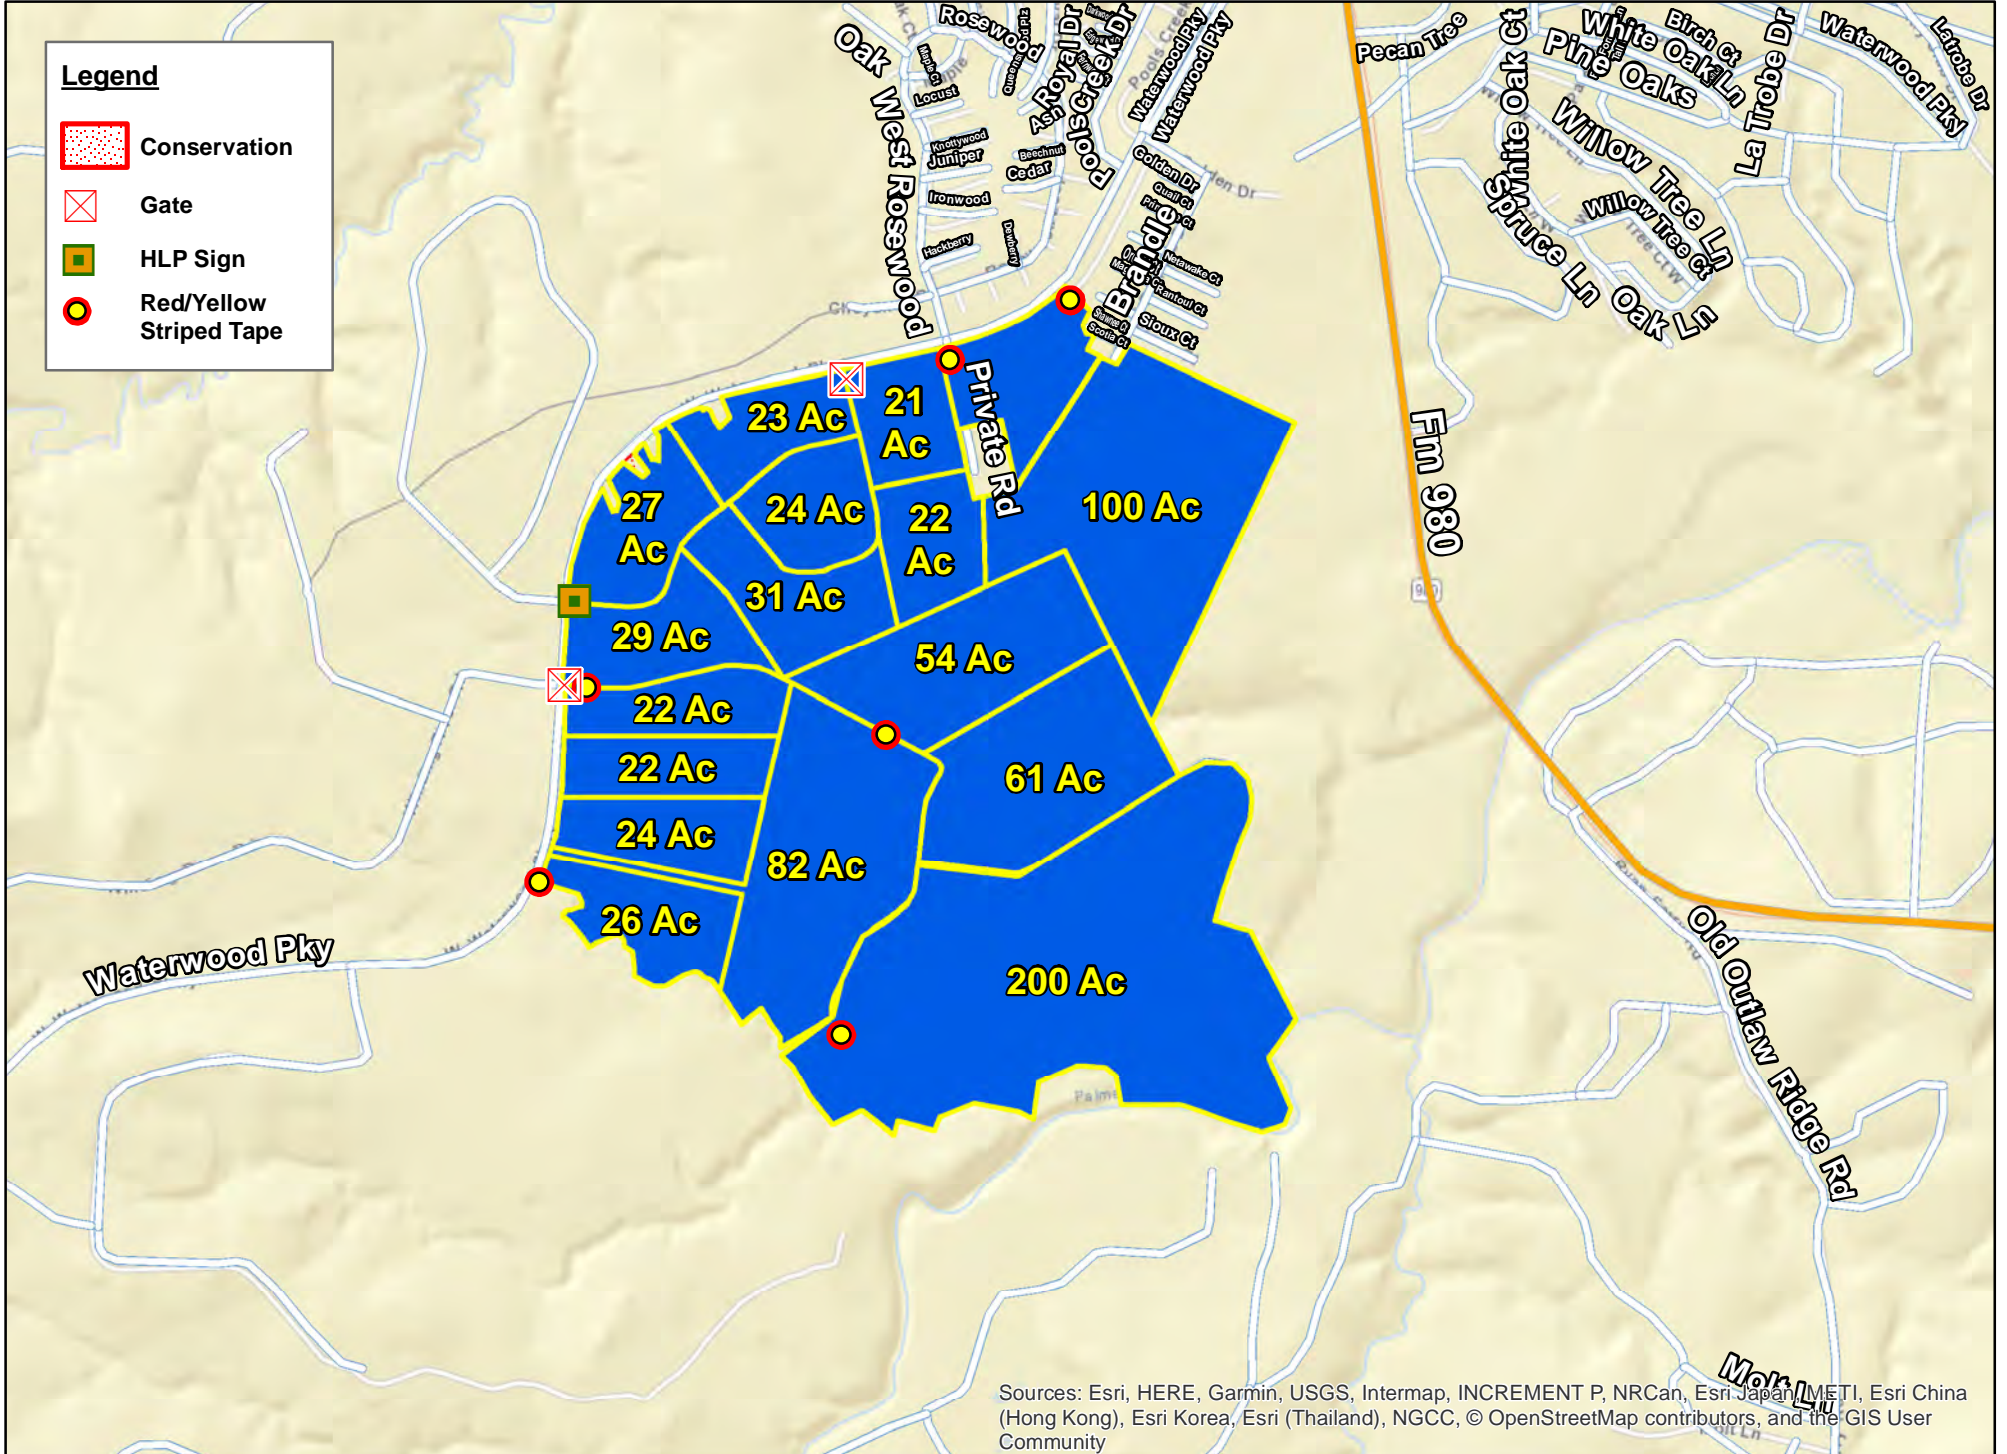

Legend

-  Conservation
-  Gate
-  HLP Sign
-  Red/Yellow Striped Tape

Sources: Esri, HERE, Garmin, USGS, Intermap, INCREMENT P, NRCan, Esri Japan, METI, Esri China (Hong Kong), Esri Korea, Esri (Thailand), NGCC, © OpenStreetMap contributors, and the GIS User Community

Waterwood, San Jacinto Co., TX

For illustration purposes only.

Subject

Waterwood, San Jacinto Co., TX

Sources: Esri, HERE, Garmin, USGS, Intermap, INCREMENT P, NRCan, Esri Japan, METI, Esri China (Hong Kong), Esri Korea, Esri (Thailand), NGCC, © OpenStreetMap contributors, and the GIS User Community

For illustration purposes only.

Subject

Onalaska

Huntsville

Livingston

Bryan

College Station

Conroe

The Woodlands

Houston

Baytown

Waterwood, San Jacinto Co., TX

Sources: Esri, HERE, Garmin, USGS, Intermap, INCREMENT P, NRCan, Esri Japan, METI, Esri China (Hong Kong), Esri Korea, Esri (Thailand), NGCC, © OpenStreetMap contributors, and the GIS User Community