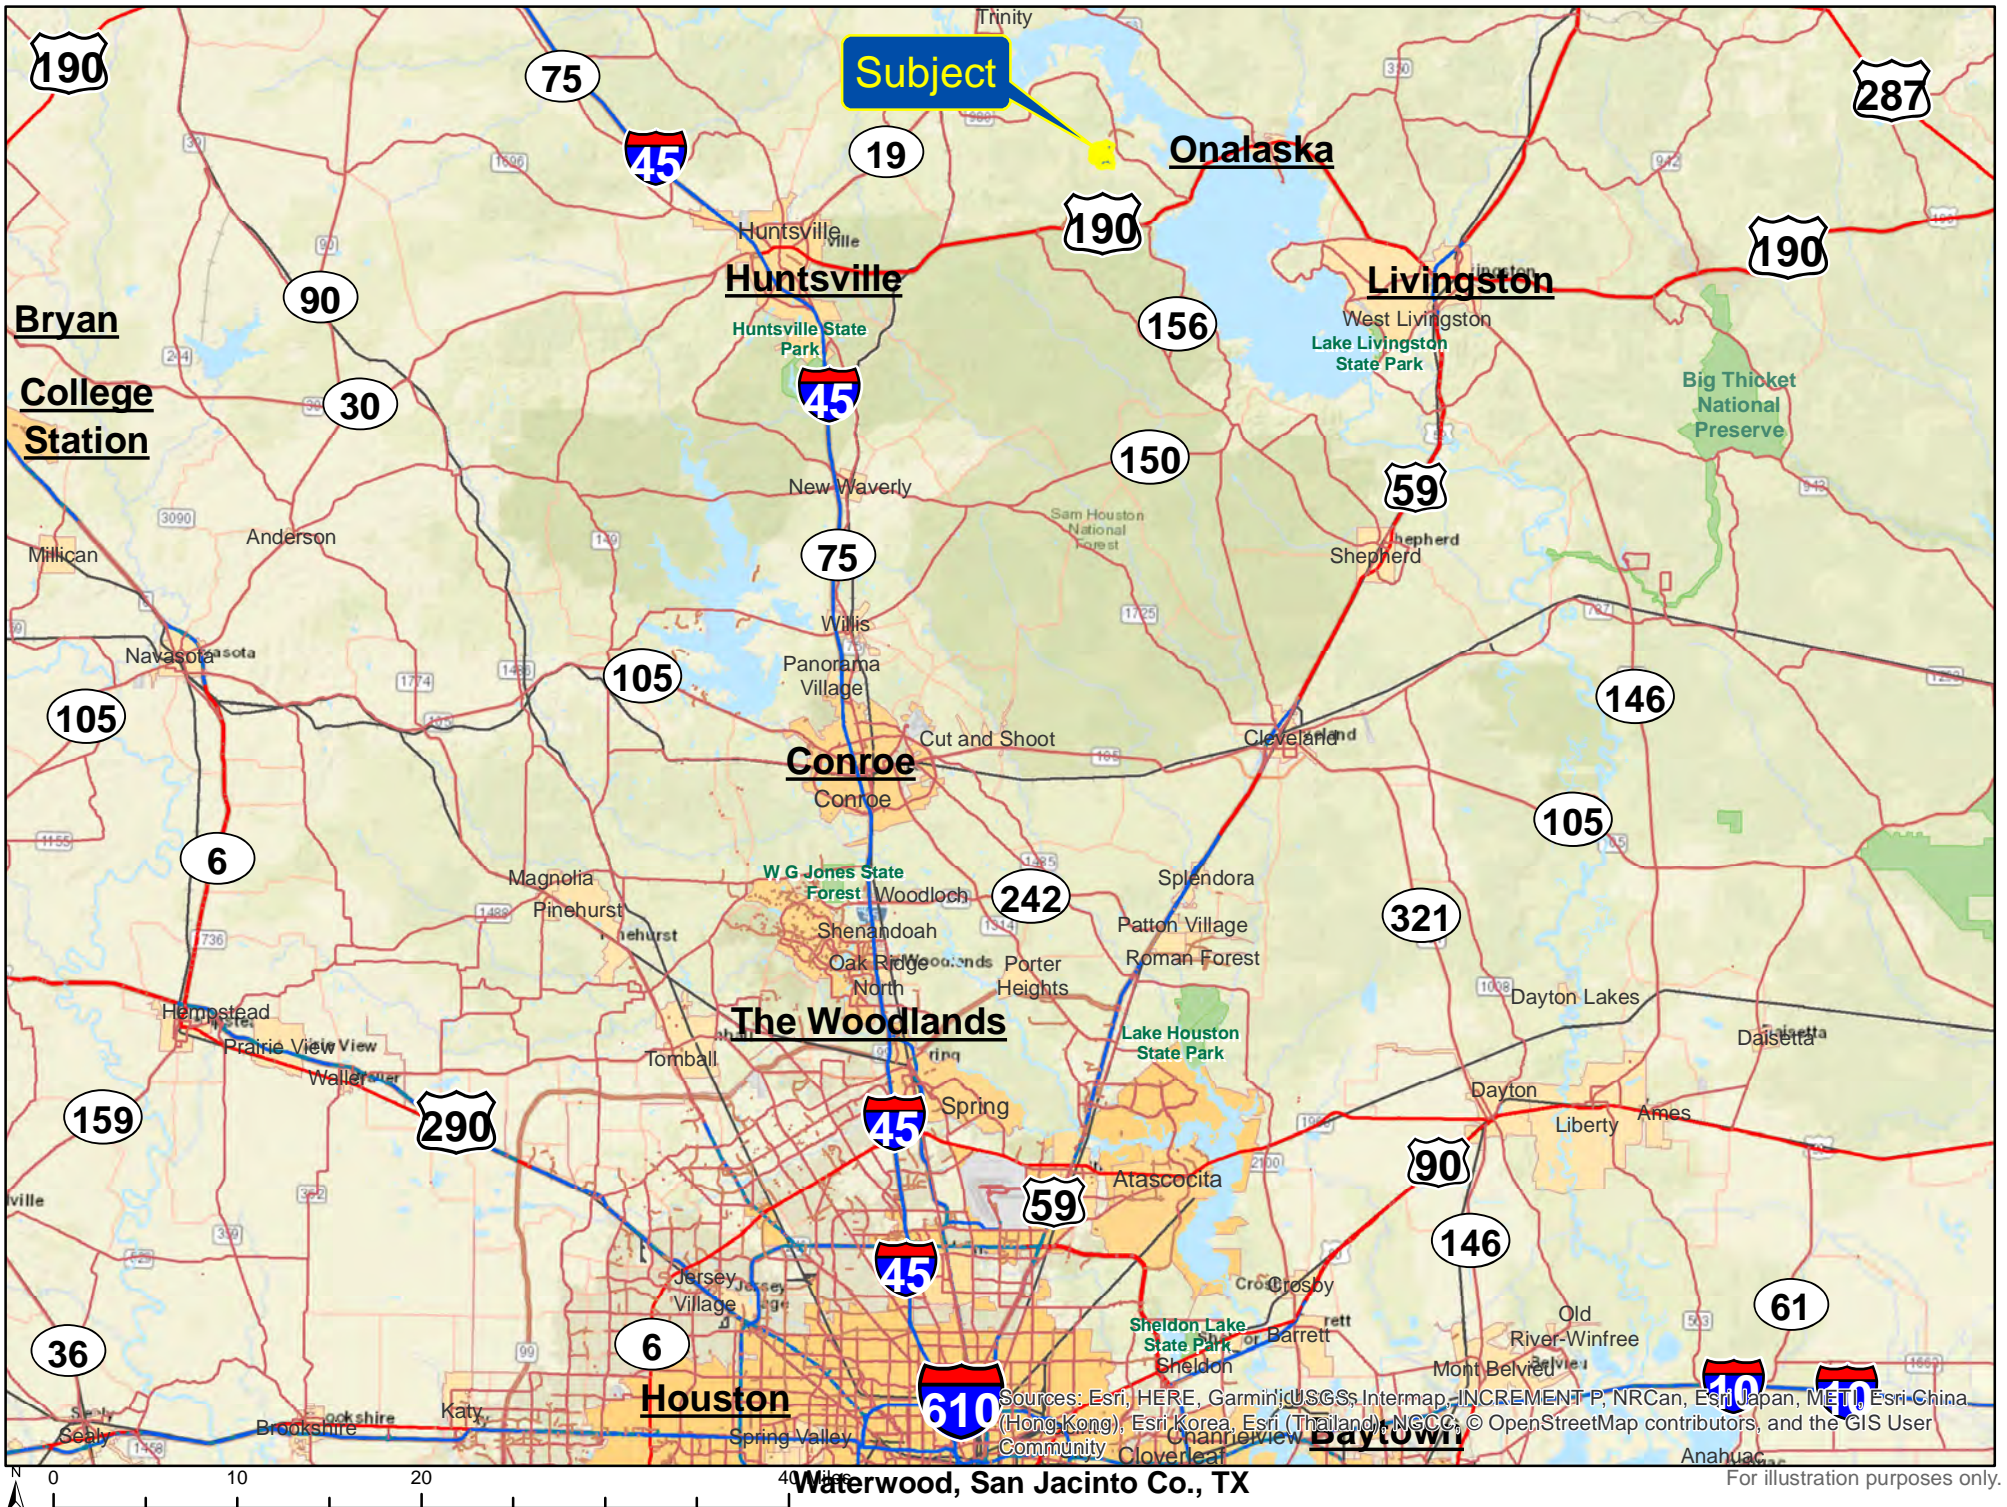

Legend

-  Conservation
-  Gate
-  HLP Sign
-  Red/Yellow Striped Tape

Sources: Esri, HERE, Garmin, USGS, Intermap, INCREMENT P, NRCan, Esri Japan, METI, Esri China (Hong Kong), Esri Korea, Esri (Thailand), NGCC, © OpenStreetMap contributors, and the GIS User Community

Waterwood, San Jacinto Co., TX

For illustration purposes only.

Subject

Waterwood, San Jacinto Co., TX

Sources: Esri, HERE, Garmin, USGS, Intermap, INCREMENT P, NRCan, Esri Japan, METI, Esri China (Hong Kong), Esri Korea, Esri (Thailand), NGCC, © OpenStreetMap contributors, and the GIS User Community

For illustration purposes only.

Subject

Onalaska

Huntsville

Livingston

Bryan

College Station

Conroe

The Woodlands

Houston

Baytown

Waterwood, San Jacinto Co., TX

Sources: Esri, HERE, Garmin, USGS, Intermap, INCREMENT P, NRCan, Esri Japan, METI, Esri China (Hong Kong), Esri Korea, Esri (Thailand), NGCC, © OpenStreetMap contributors, and the GIS User Community