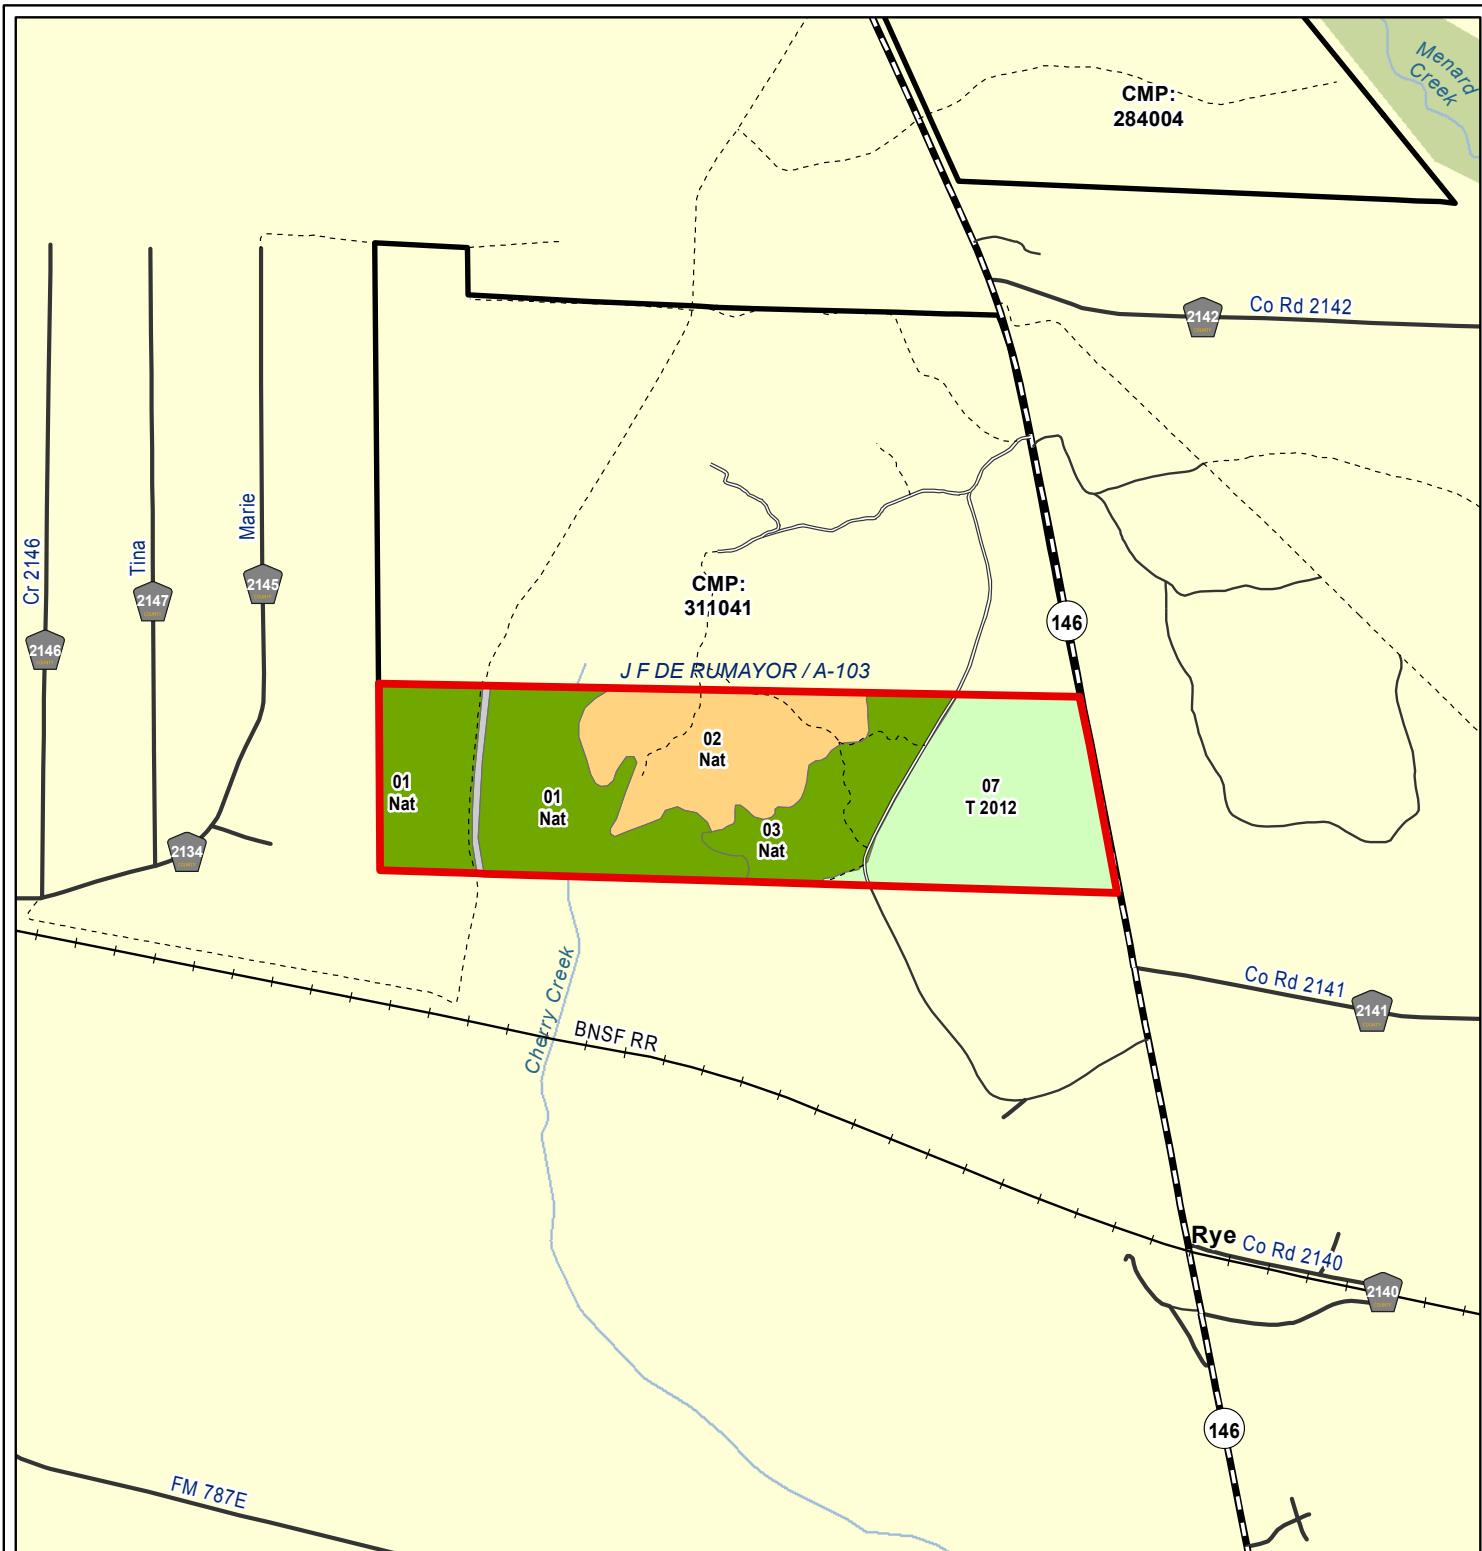

Legend

- Sale Area
- **Plantation Stand Type**
- Pre Merch 0 - 14
- Merch 15 +
- **Natural Stand Type**
- Natural Pine/Hardwood Upland
- Natural Pine/Hardwood Bottomland
- Non-Forest

No warranty or guaranty, either expressed or implied, concerning the property depicted on this map is made by the seller. The information contained on this map is believed to be accurate, but is being furnished for informational purposes only and is not to be relied on by others and should be verified.

TX Liberty 311041 Menard Creek West

Liberty County, TX

Acres (+/-): 148.0

6/5/2019