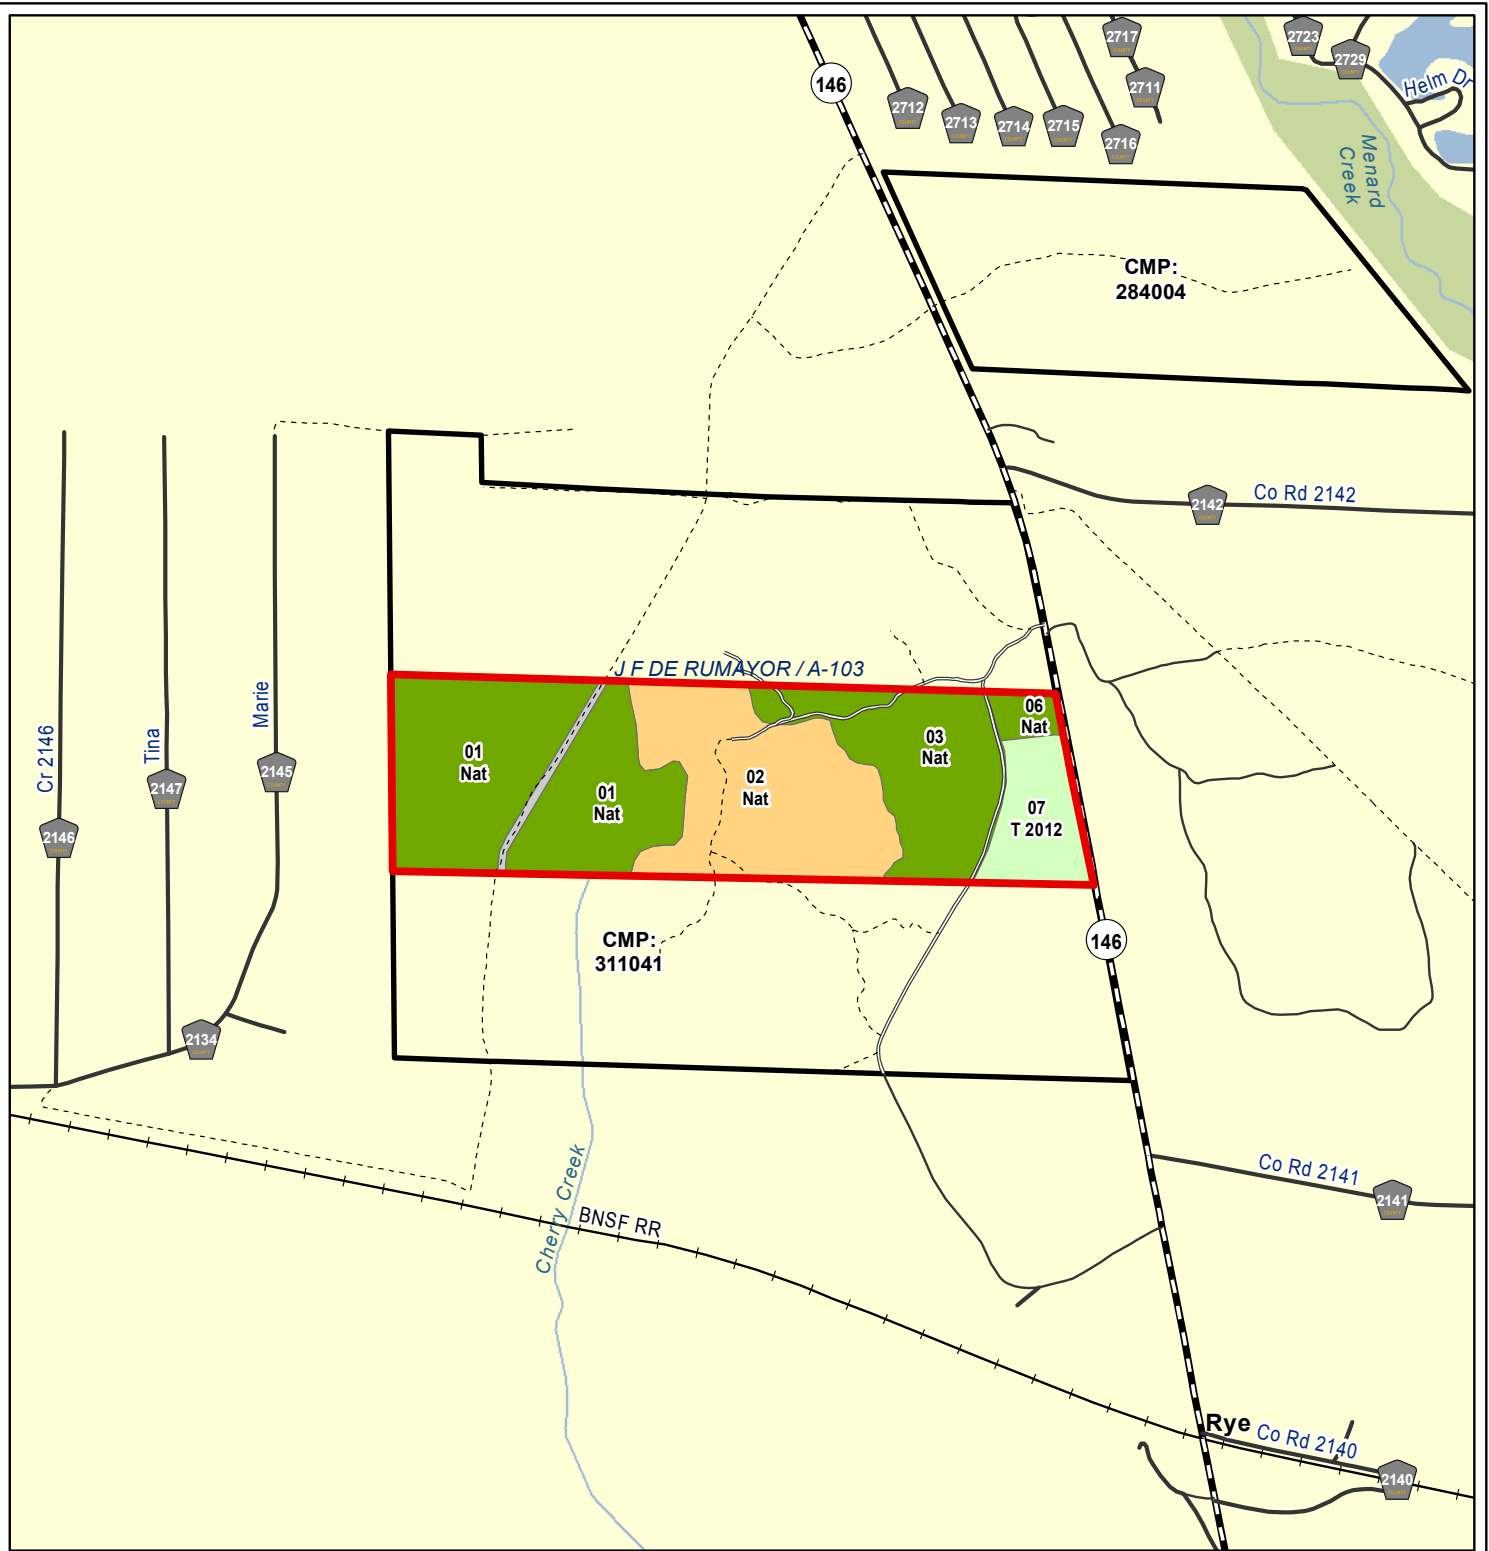

6/5/2019

Legend

- Sale Area
- Plantation Stand Type**
- Pre Merch 0 - 14
- Merch 15 +
- Natural Stand Type**
- Natural Pine/Hardwood Upland
- Natural Pine/Hardwood Bottomland
- Non-Forest

TX Liberty 311041 Menard Creek West

Liberty County, TX

Acres (+/-): 137.8

No warranty or guaranty, either expressed or implied, concerning the property depicted on this map is made by the seller. The information contained on this map is believed to be accurate, but is being furnished for informational purposes only and is not to be relied on by others and should be verified.

Liberty County, TX

Acres (+/-): 142.4

No warranty or guaranty, either expressed or implied, concerning the property depicted on this map is made by the seller. The information contained on this map is believed to be accurate, but is being furnished for informational purposes only and is not to be relied on by others and should be verified.

TX Liberty 311041 Menard Creek West

Liberty County, TX

Acres (+/-): 148.0

6/5/2019