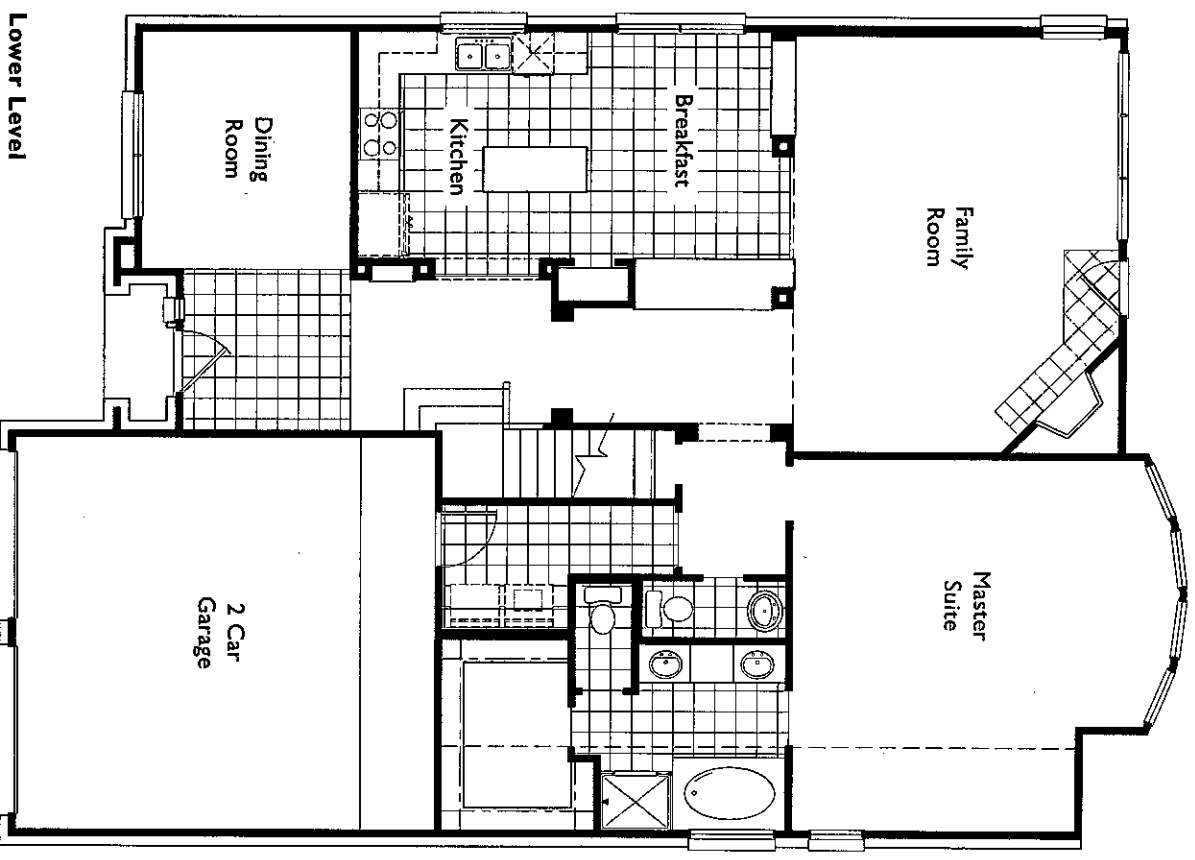

Media Room Option

Game Room Option

*(Square footage maximum of 2,600 will NOT allow BOTH the Game Room option AND Media Room to be built in the this subdivision)*

Upper Level

# Cinco Ranch

PLAN 576

Covered Patio Option

Lower Level