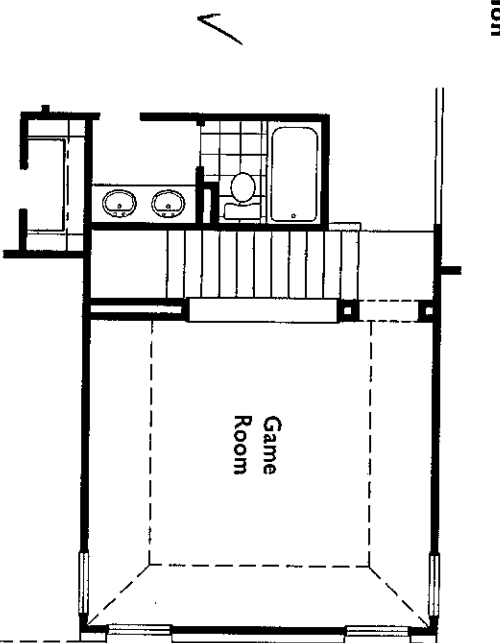

Media Room Option

Game Room Option

*(Square footage maximum of 2,600 will NOT allow BOTH the Game Room option AND Media Room to be built in the this subdivision)*

Upper Level

# Cinco Ranch

PLAN 576

Covered Patio Option

Lower Level