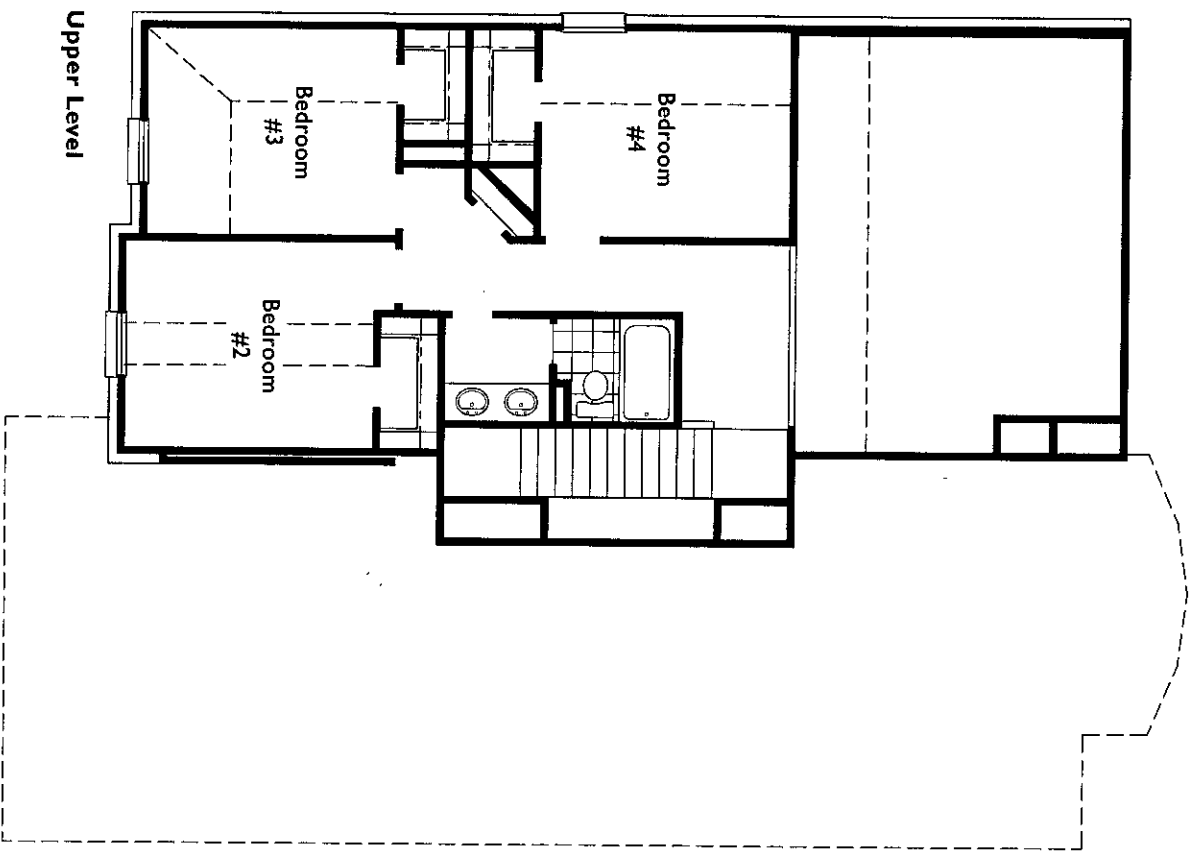

Media Room Option

Game Room Option

*(Square footage maximum of 2,600 will NOT allow BOTH the Game Room option AND Media Room to be built in the this subdivision)*

Upper Level

# Cinco Ranch

PLAN 576

Covered Patio Option

Lower Level