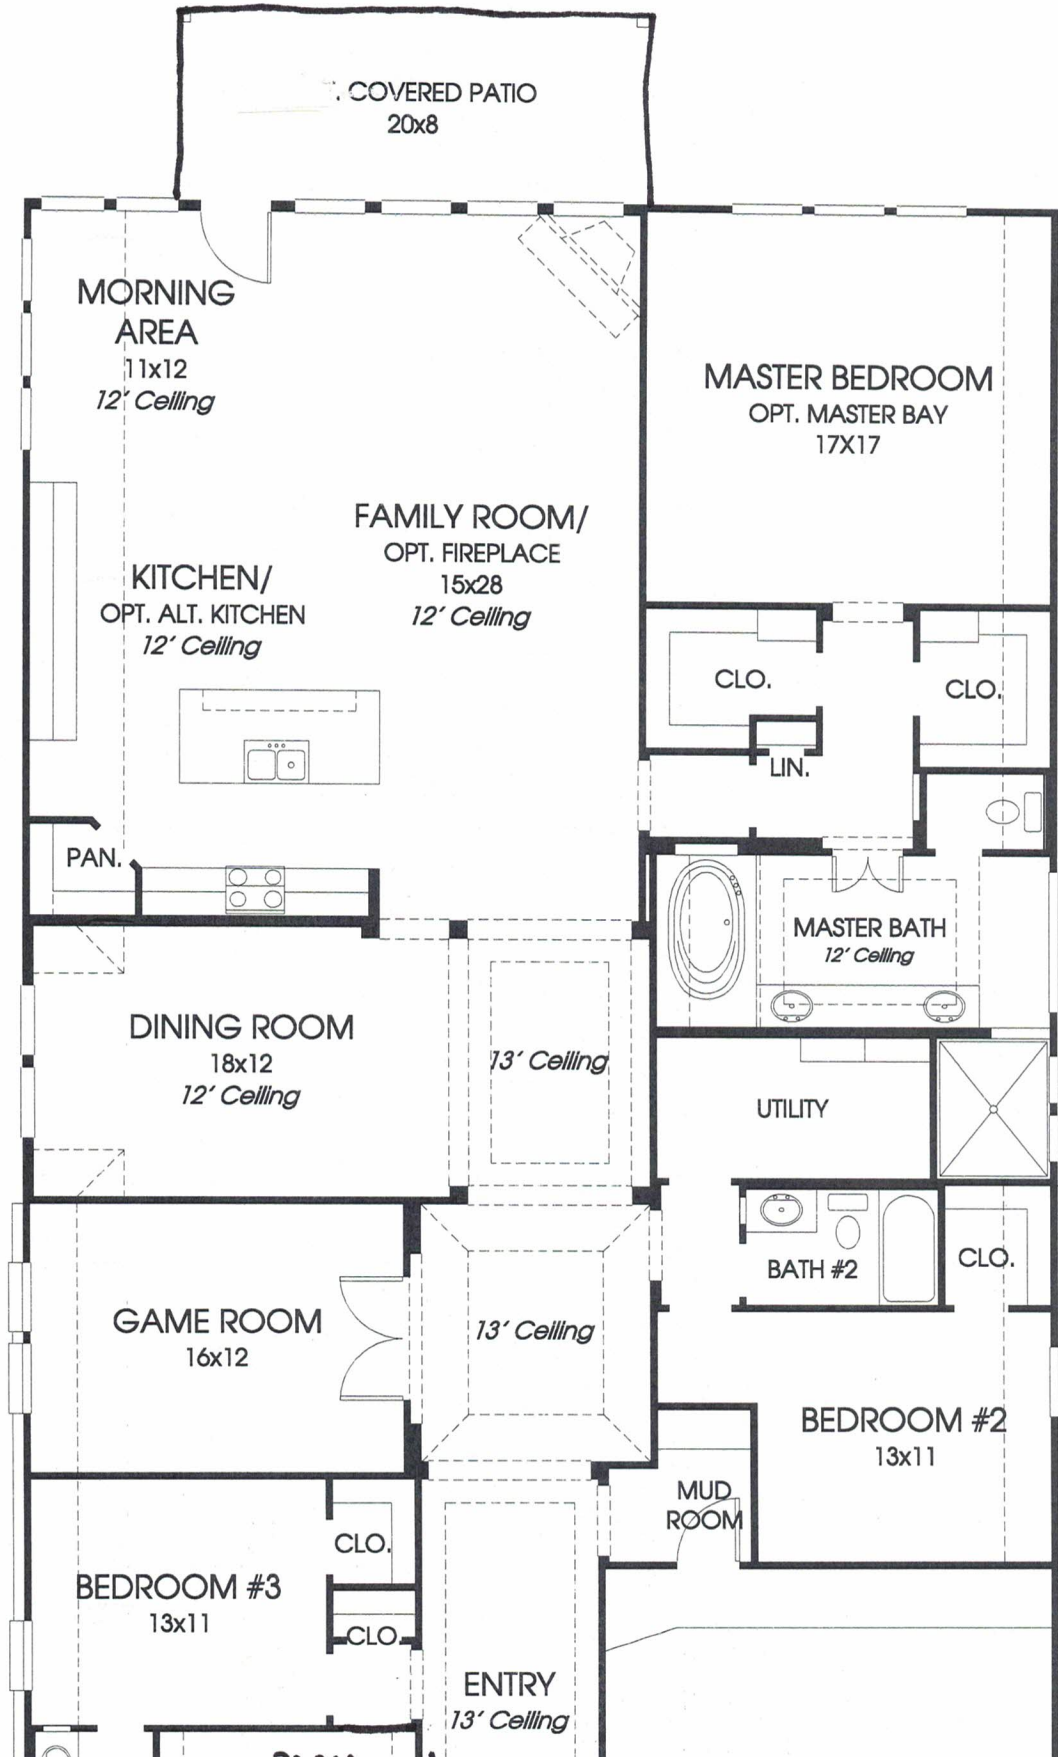

# DESIGNS

## Design 3068W 31

This home contains approximately 3,068 square feet.\*

8' ENTRY DOOR  
8' INTERIOR DOORS

**Design 3068W E-1**

**\* Design 3068W E-31 w 16' 6D  
8' ENTRY**