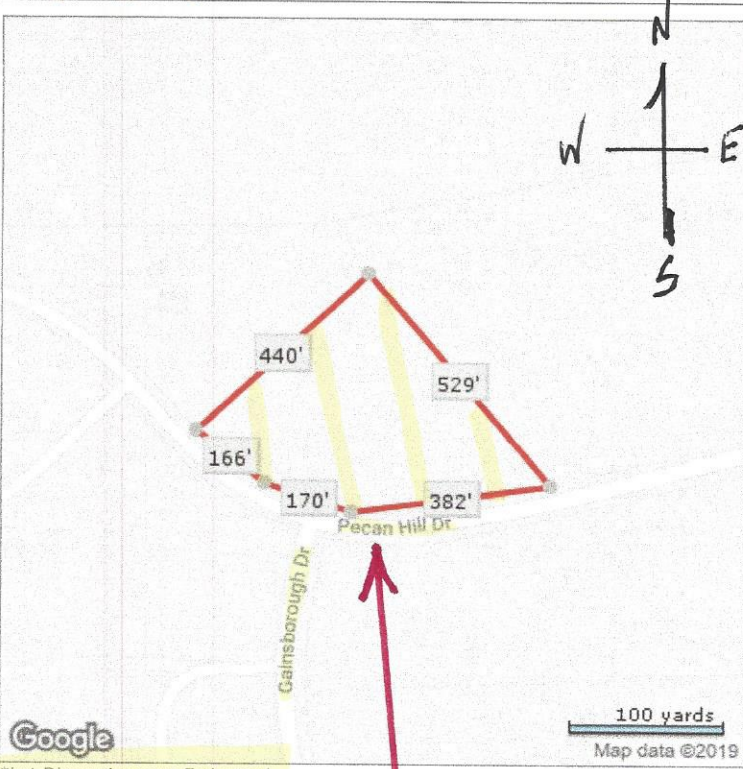

Property Map

Google  
\*Lot Dimensions are Estimated

33702 PECAN HILL DR.

BROOKSHIRE, TX 77423

\* 3.99 ACRES, MORE OR LESS

LISTED @ ML# 24458772 (LOTS)