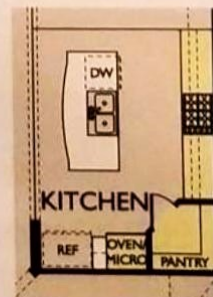

ALTERNATE KITCHEN

* Option does not add square footage unless noted