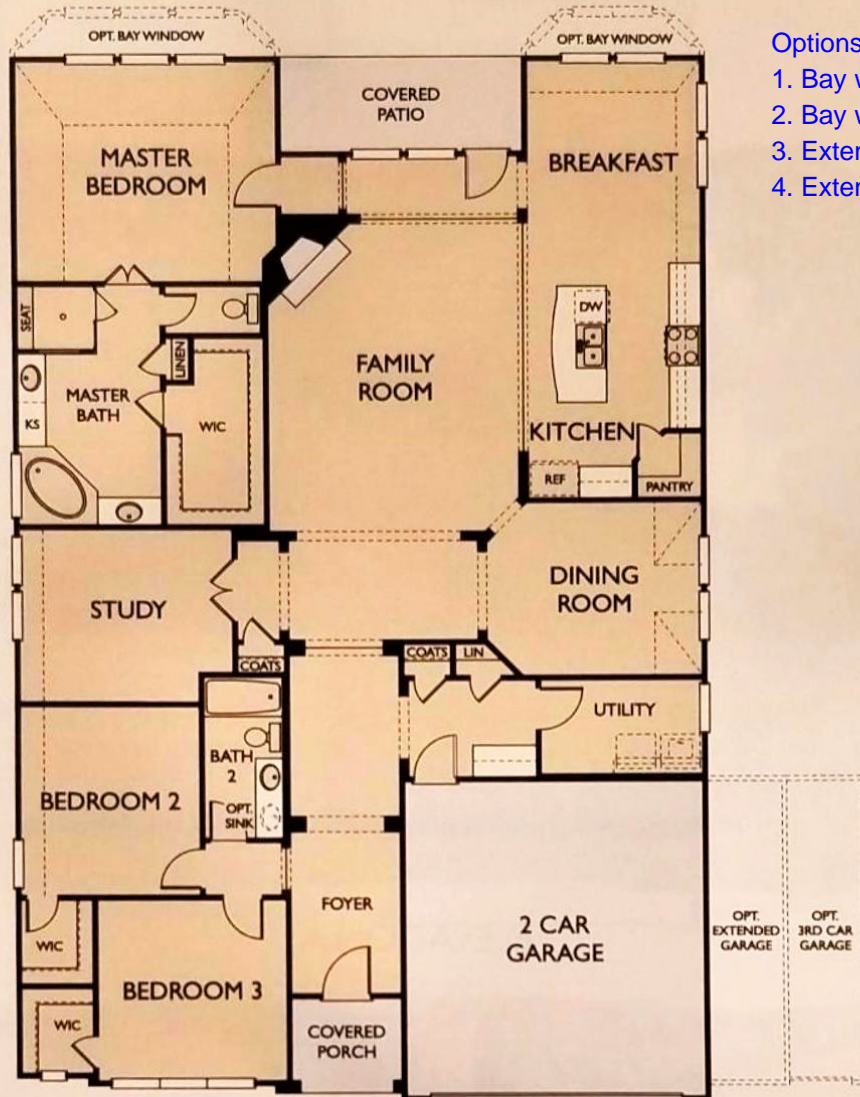

# WOODRIDGE FOREST

HUDSON  
4,433 SQ. FT.

Options added are:

1. Bay window at Master Bedroom
2. Bay window at Breakfast room
3. Extended garage
4. Extended covered patio

## FLOORPLAN OPTIONS\*

**OPTIONAL EXTENDED COVERED PATIO**

**OPTIONAL BEDROOM 4**

**ALTERNATE KITCHEN**

\* Option does not add square footage unless noted