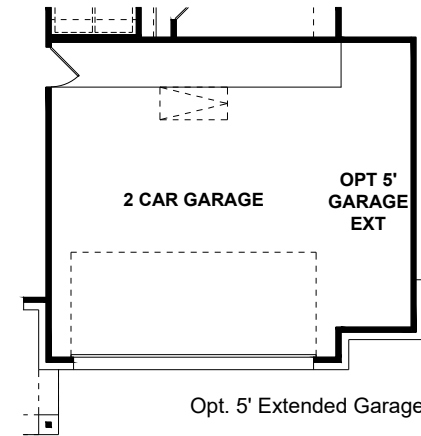

FLOOR PLANS

STILLWATER, New Chapel East | 1815

1815 Square Feet

First Floor

Opt. Extended Covered Patio

Opt. Bay Window in Master Bedroom

Opt. Extended Front Porch

Opt. 5' Extended Garage