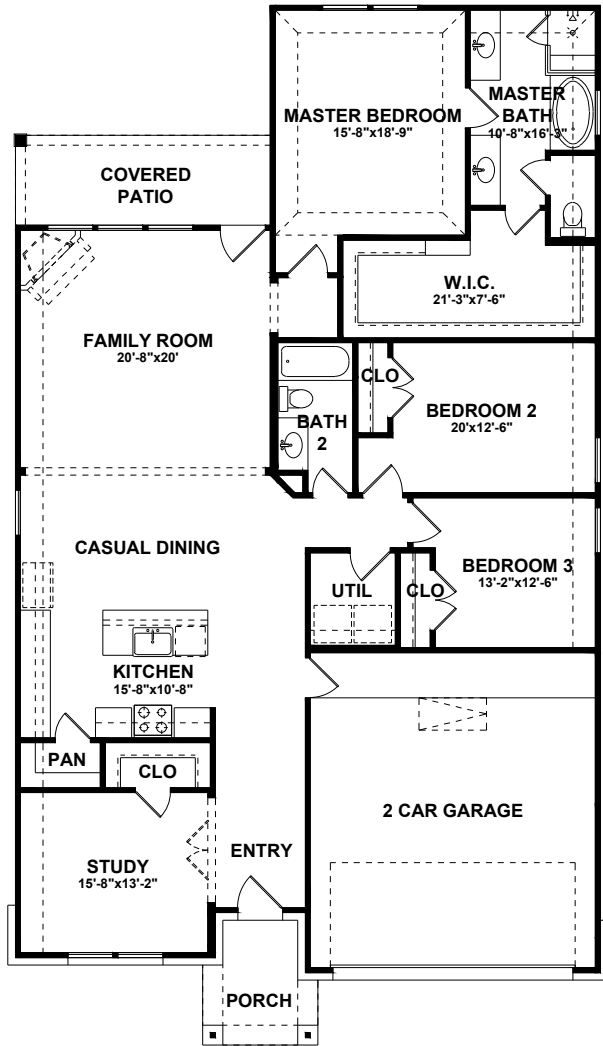

FLOOR PLANS

STILLWATER, New Chapel East | 1815

1815 Square Feet

First Floor

Opt. Extended Covered Patio

Opt. Bay Window in Master Bedroom

Opt. Extended Front Porch

Opt. 5' Extended Garage