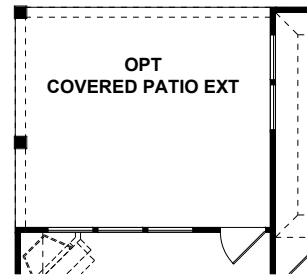

FLOOR PLANS

STILLWATER, New Chapel East | 1815

1815 Square Feet

First Floor

Opt. Extended Covered Patio

Opt. Bay Window in Master Bedroom

Opt. Extended Front Porch

Opt. 5' Extended Garage