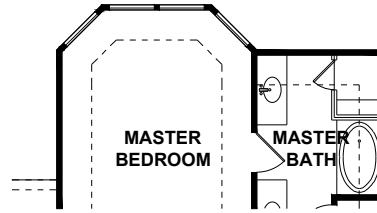

FLOOR PLANS

STILLWATER, New Chapel East | 1815

1815 Square Feet

First Floor

Opt. Extended Covered Patio

Opt. Bay Window in Master Bedroom

Opt. Extended Front Porch

Opt. 5' Extended Garage