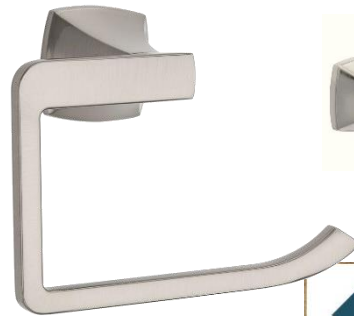

Existing Countertops

Cabinet Paint Color
7005 Pure White

Cabinet
Hardware

Sink &
Faucet

Vanity Lights

Mayfair Park Finish Selections

Master Bathroom

Mirror

Walls- SW 7641
Colonnade Gray

Tub backsplash Tile

Shower Wall Tile

Master Bath Countertops

Shower Floor Tile
Shampoo Niche

Master Bath
Floor Tile

Master Bath
Cabinets

Mayfair Park Finish Selections

Misc Fixtures

Powder Bath Lighting

Stairway Wall Sconce

Entry Light Fixture

Bath Accessories

Hallway Light Fixtures

Powder Mirror

Powder Cabinet