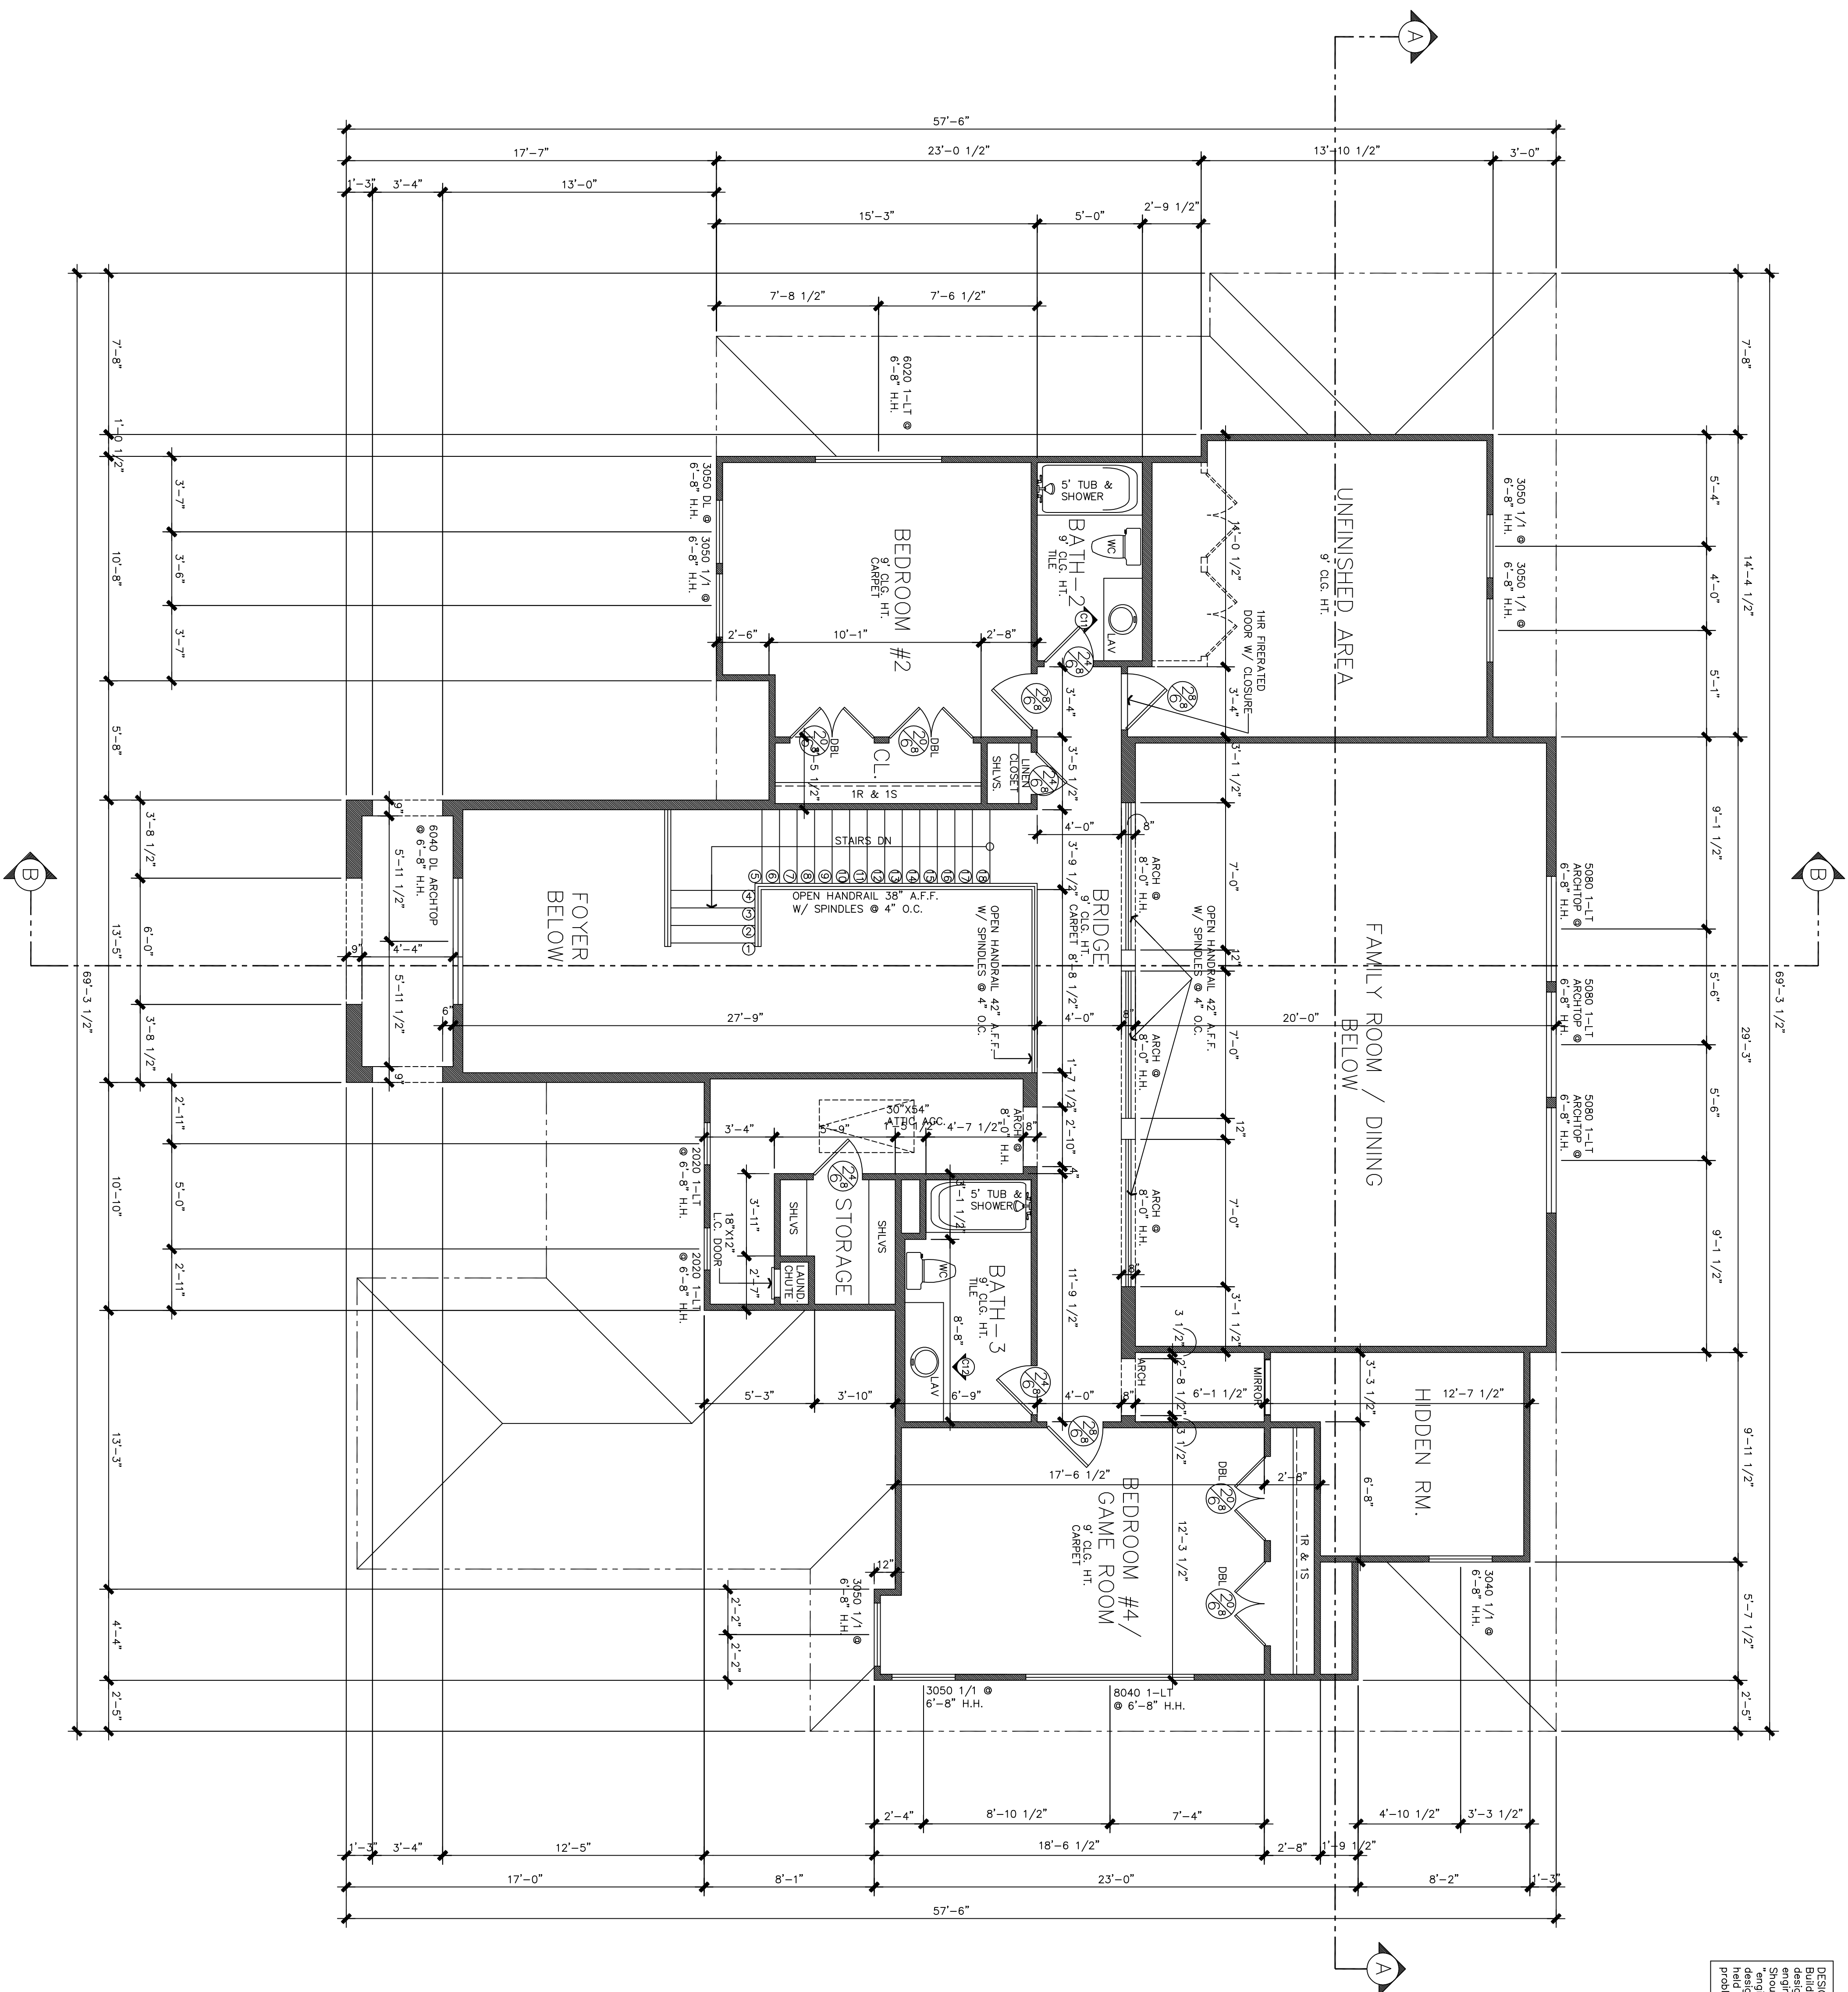

SECOND FLOOR PLAN

SCALE: 1/4" = 1'-0"

THE
FAREL
RESIDENCE

Robert J. Faust; C.P.B.D.
Residential Designer

J. Chase Dame, Sr.
Residential Designer

DESIGN ORIGINALS
Custom Home Plans, LLC.

Hann Builders

JOB # H10175
DATE: JULY 11, 2016
REV: 05
DRAWN BY: R.J.F.

N.C.B.D.C. NATIONAL COUNCIL OF BUILDING DESIGNERS
ROBERT J. FAUST
CERTIFICATION NO. 44-725
Member:
American Institute of Building Design
National Council of Building Designers
(N.C.B.D.C. - 484-275)
SHEET: 4 OF 13