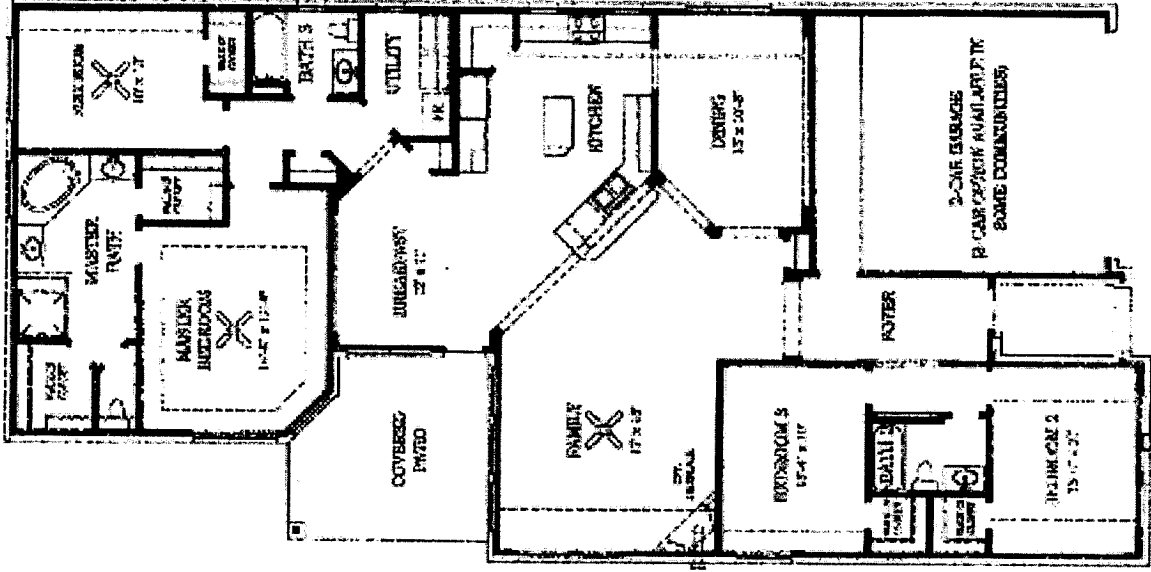

Setting a Higher Standard

Plan 1230 • TUPELO • 2,539 sq. ft.

Equal Housing and other dimensions are approximate and may vary per elevation. Viewer also must seek local ordinance and zoning regulations for all applicable laws, features, codes and standards that may apply to change a plan set.