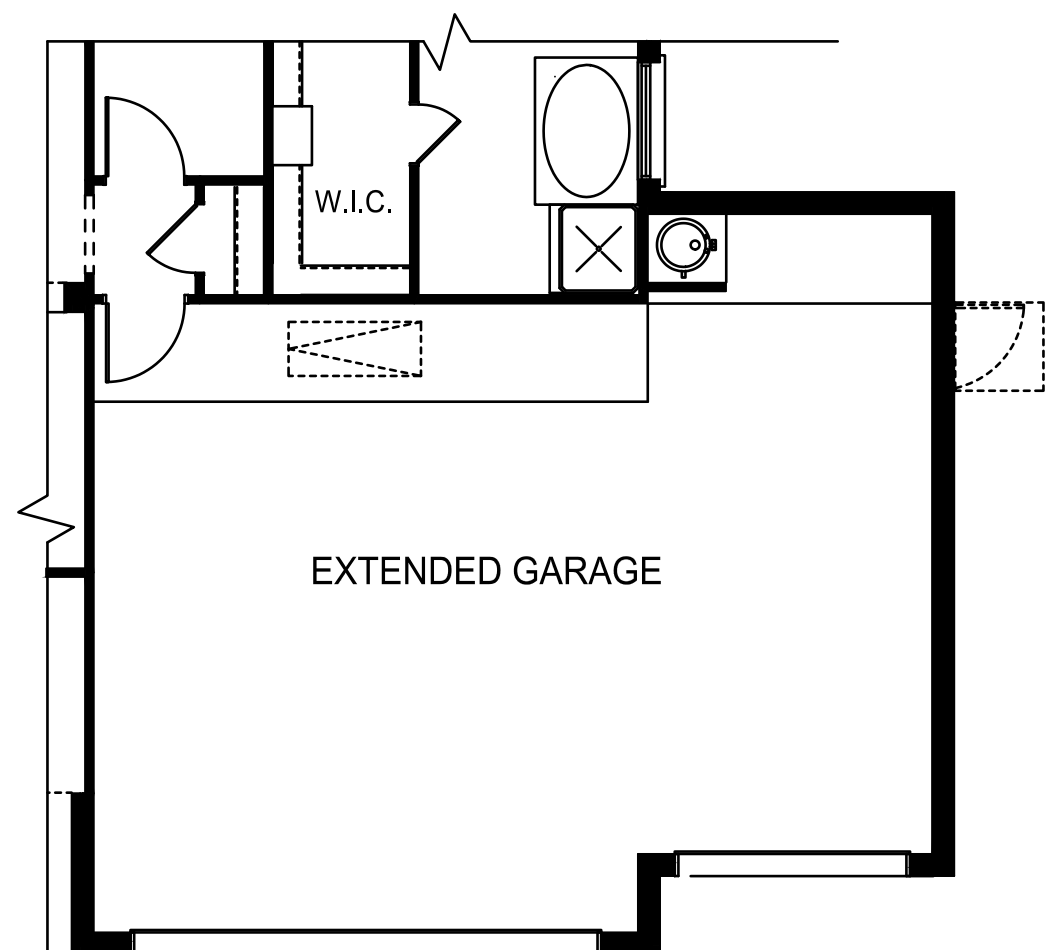

FLOOR PLAN

OPT. FIREPLACE 1

OPTIONAL EXTENDED GARAGE

OPT. STUDY

OPT. UTILITY

*Saratoga*  
H O M E S

Texas • New Mexico • Illinois

RODEO PALMS  
ELLA C

Plan 1857 C - 4 Bedrooms / 3 Bedrooms + Study + 2 Baths - 1853 sq.ft.

© 2017 SARATOGA HOMES. FLOOR PLANS ARE SUBJECT TO CHANGES AND MODIFICATIONS WITHOUT NOTICE. ALL SQUARE FOOTAGE AND DIMENSIONS ARE APPROXIMATE.