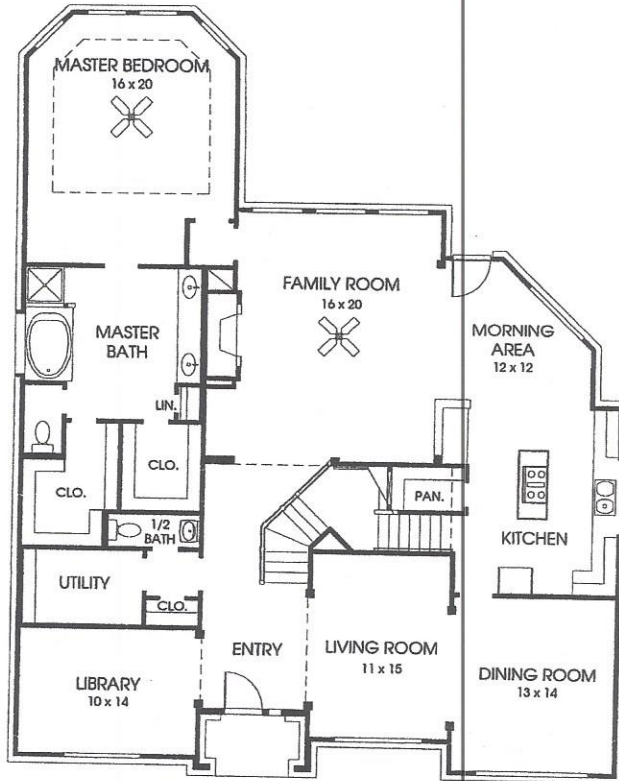

DESIGNS

Plan 4314

This Designer Series home contains approximately 4,314 square feet and includes five bedrooms and three and a half baths.

PERRY HOMES