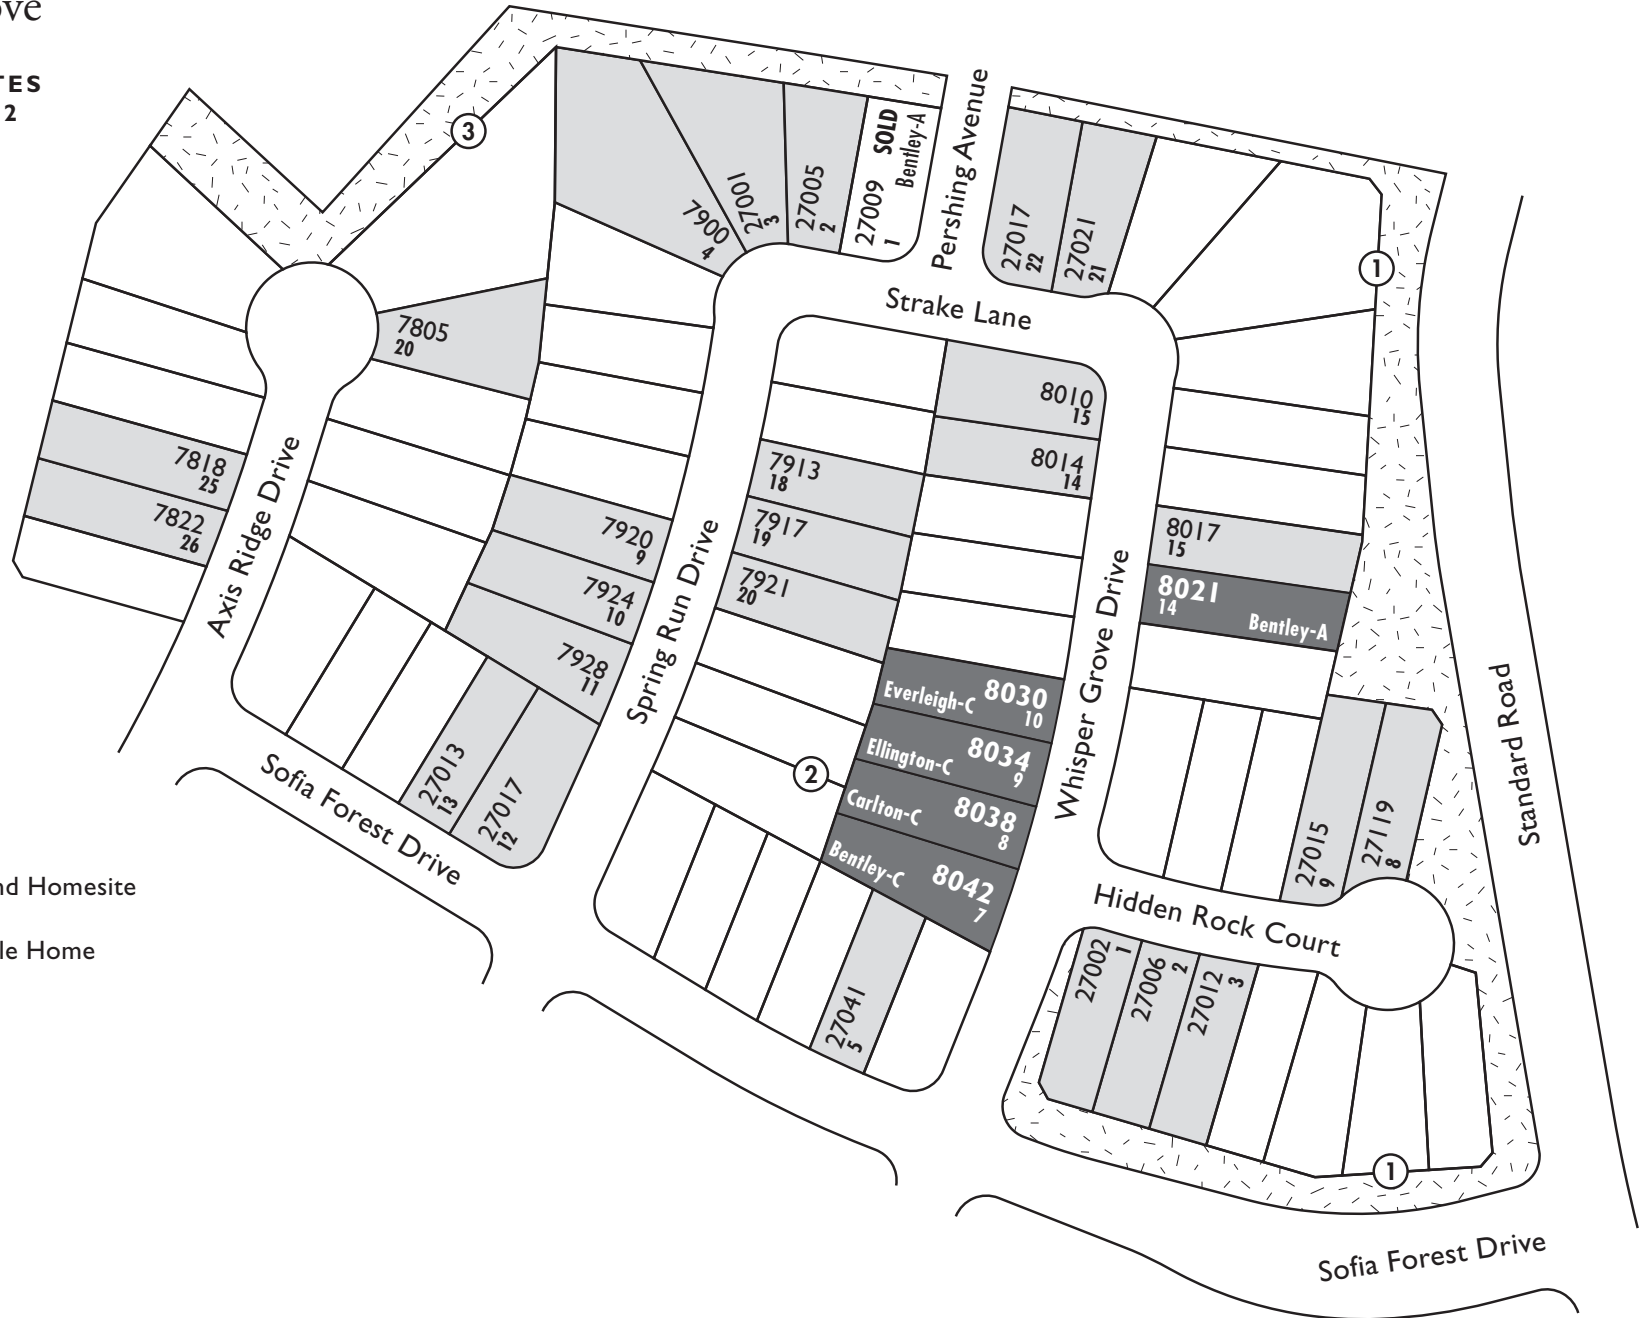

NorthGrove

45' HOMESITES SECTION 12

- 45' Highland Homesite
- 45' Available Home

This map is an artist's rendering and is subject to change. The location and depiction of those areas already developed and those areas to be developed are approximate and may not accurately reflect future development. Highland Homes and its affiliates make no representations or warranties as to when or if the development herein will occur.