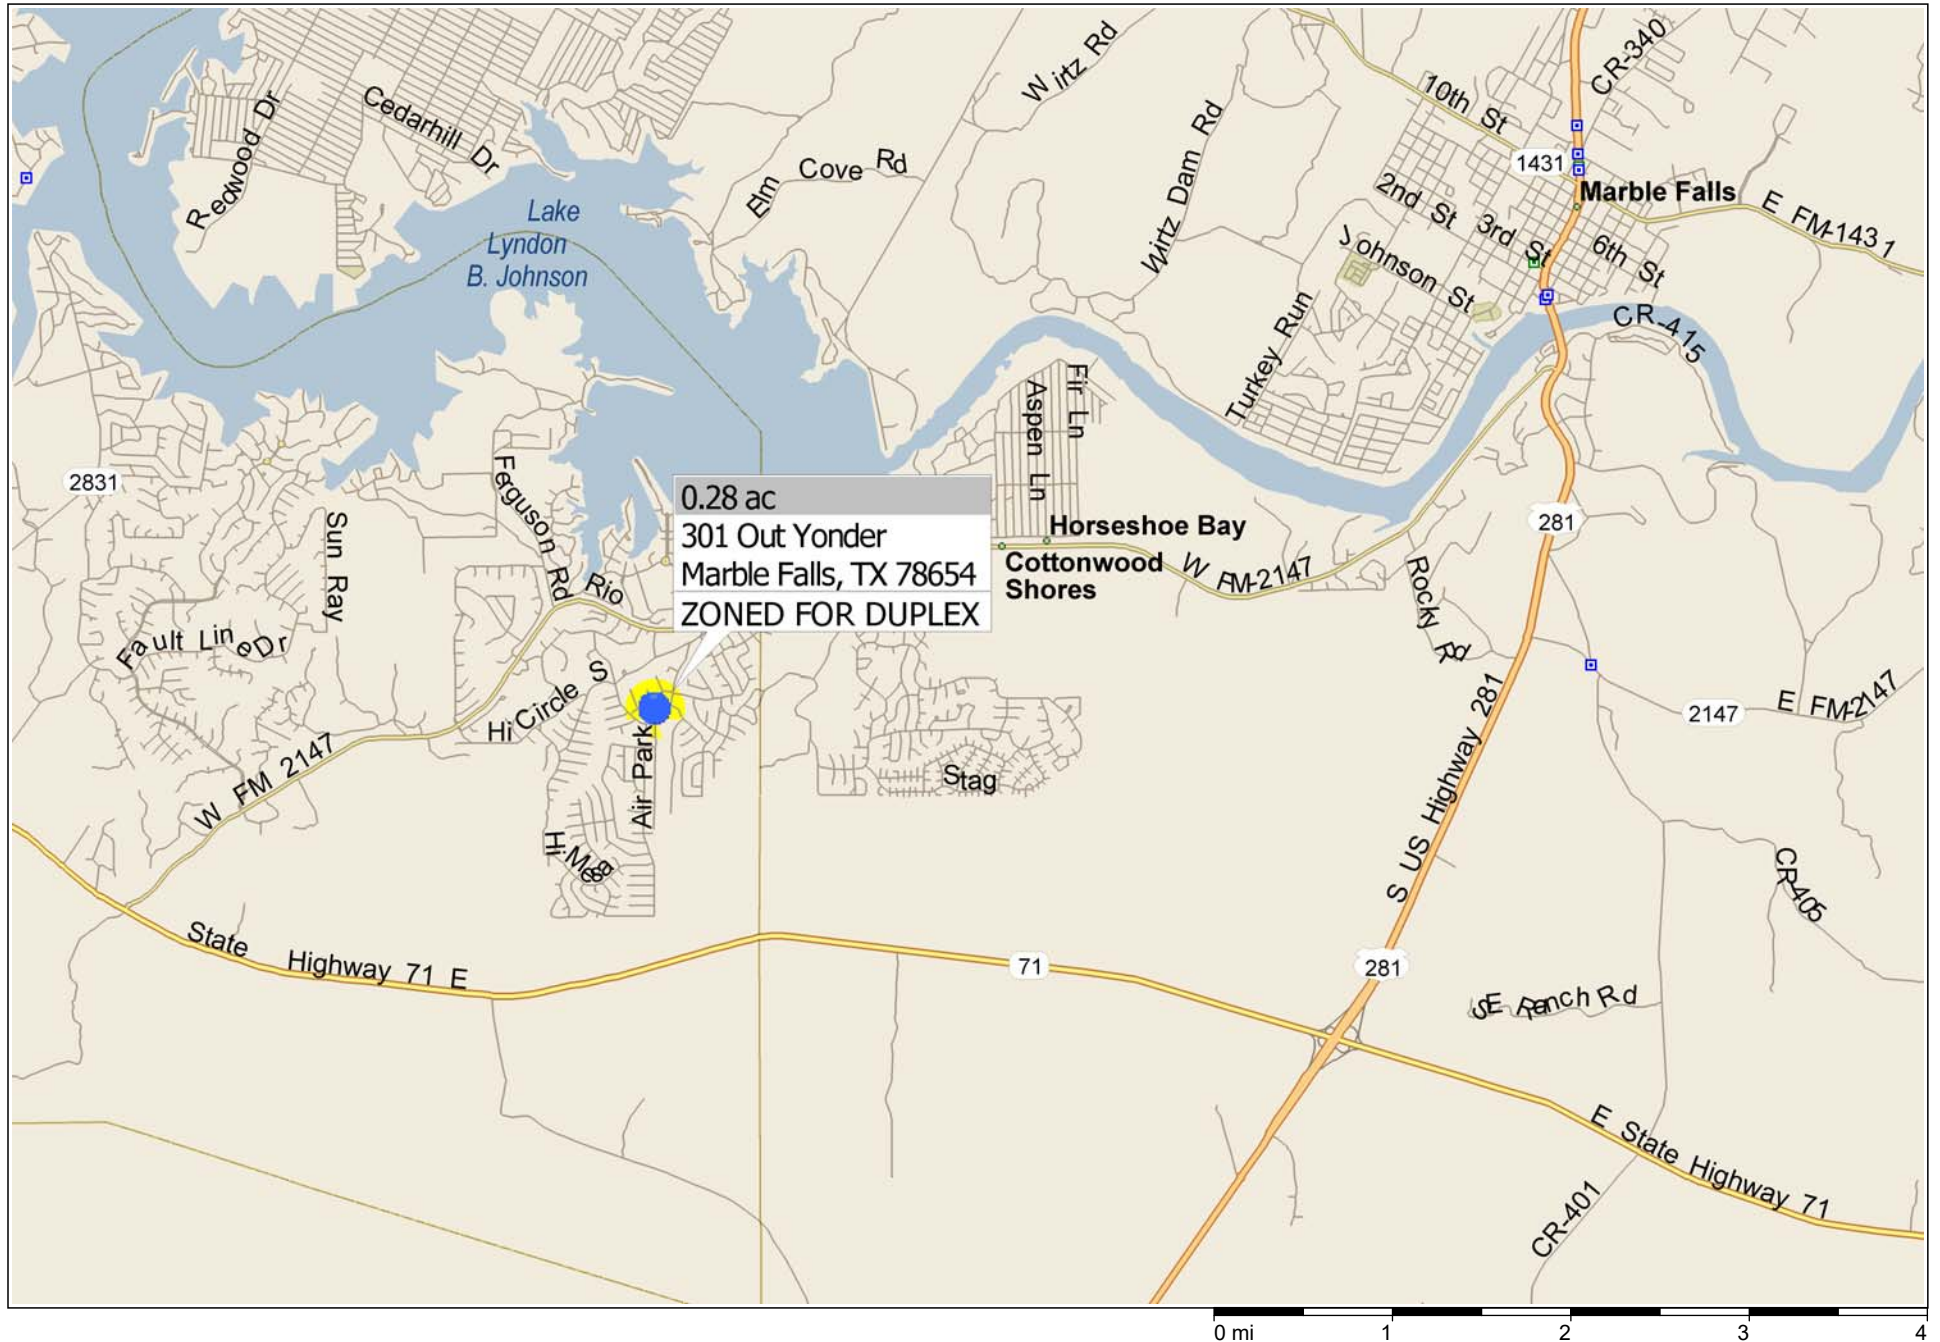

301 Out Yonder ~ Horseshoe Bay

Out Yonder

Poker Chip

Out Yonder

Poker Chip

1000 FT

1000 FT

Out Yonder

1020 FT

1020 FT

1020 FT

1020 FT

Nolen Dr