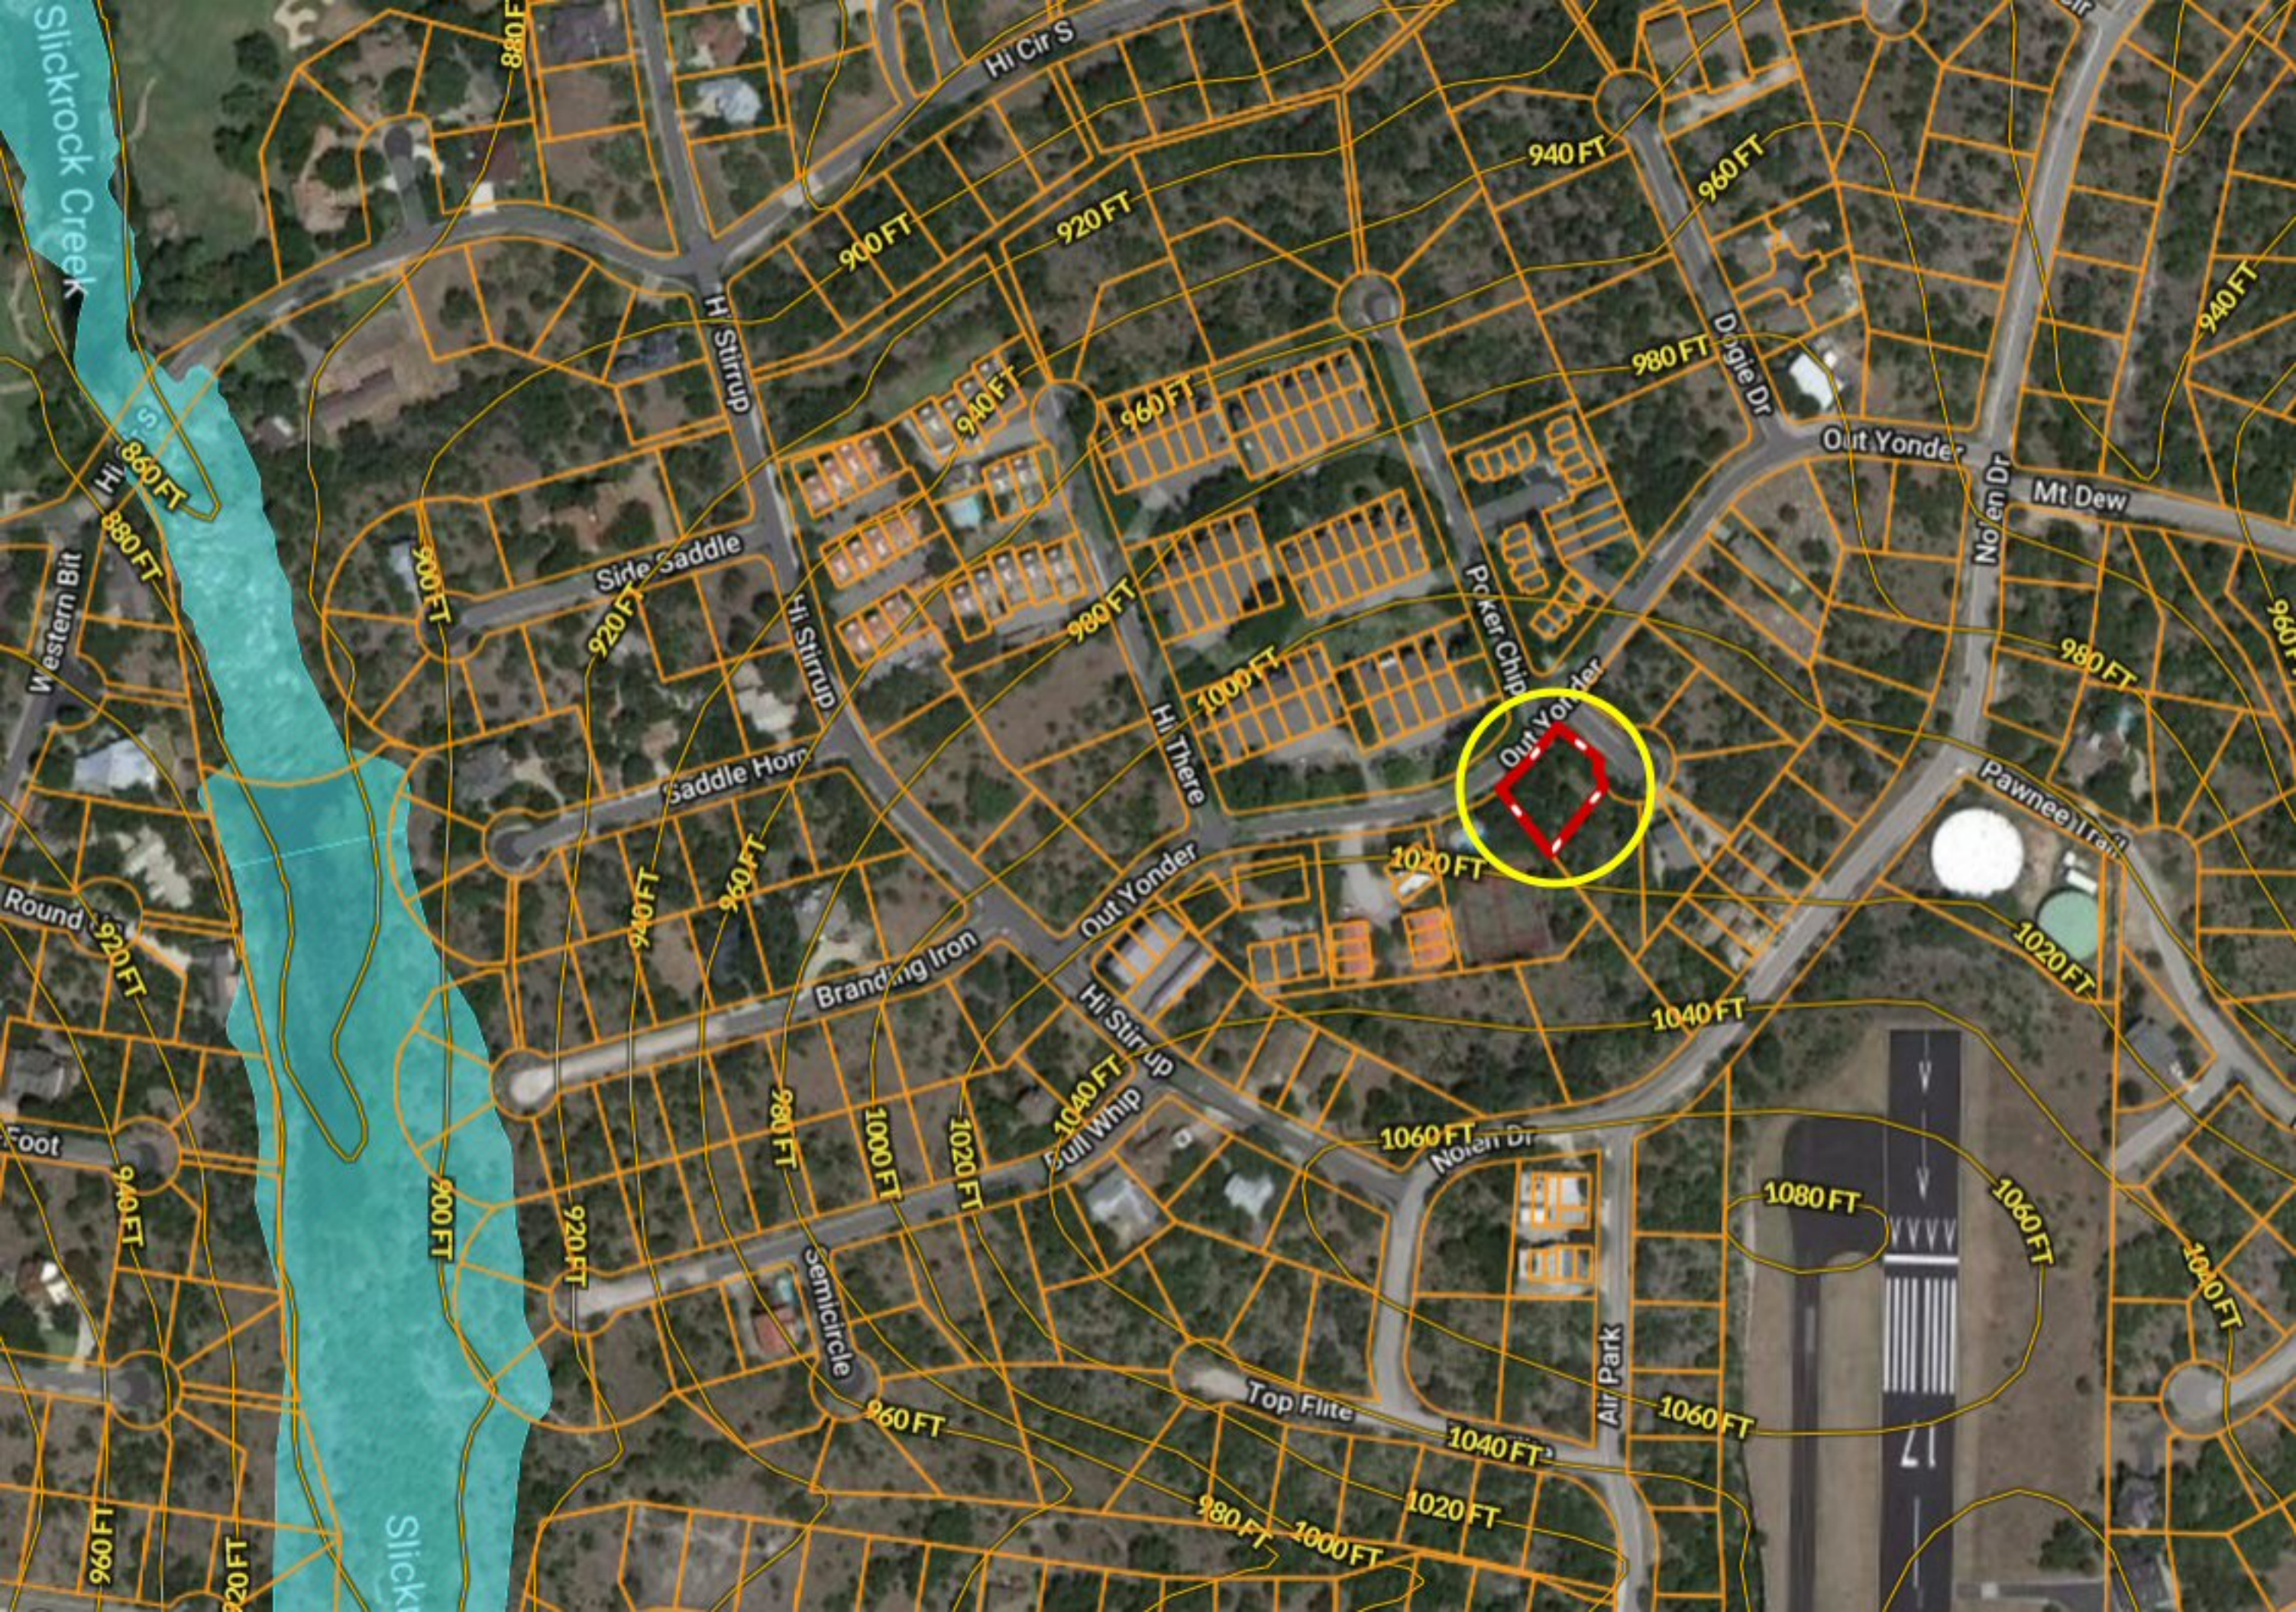

301 Out Yonder ~ Horseshoe Bay

Out Yonder

Poker Chip

Out Yonder

Poker Chip

1000 FT

1000 FT

Out Yonder

1020 FT

1020 FT

1020 FT

1020 FT

Nolen Dr